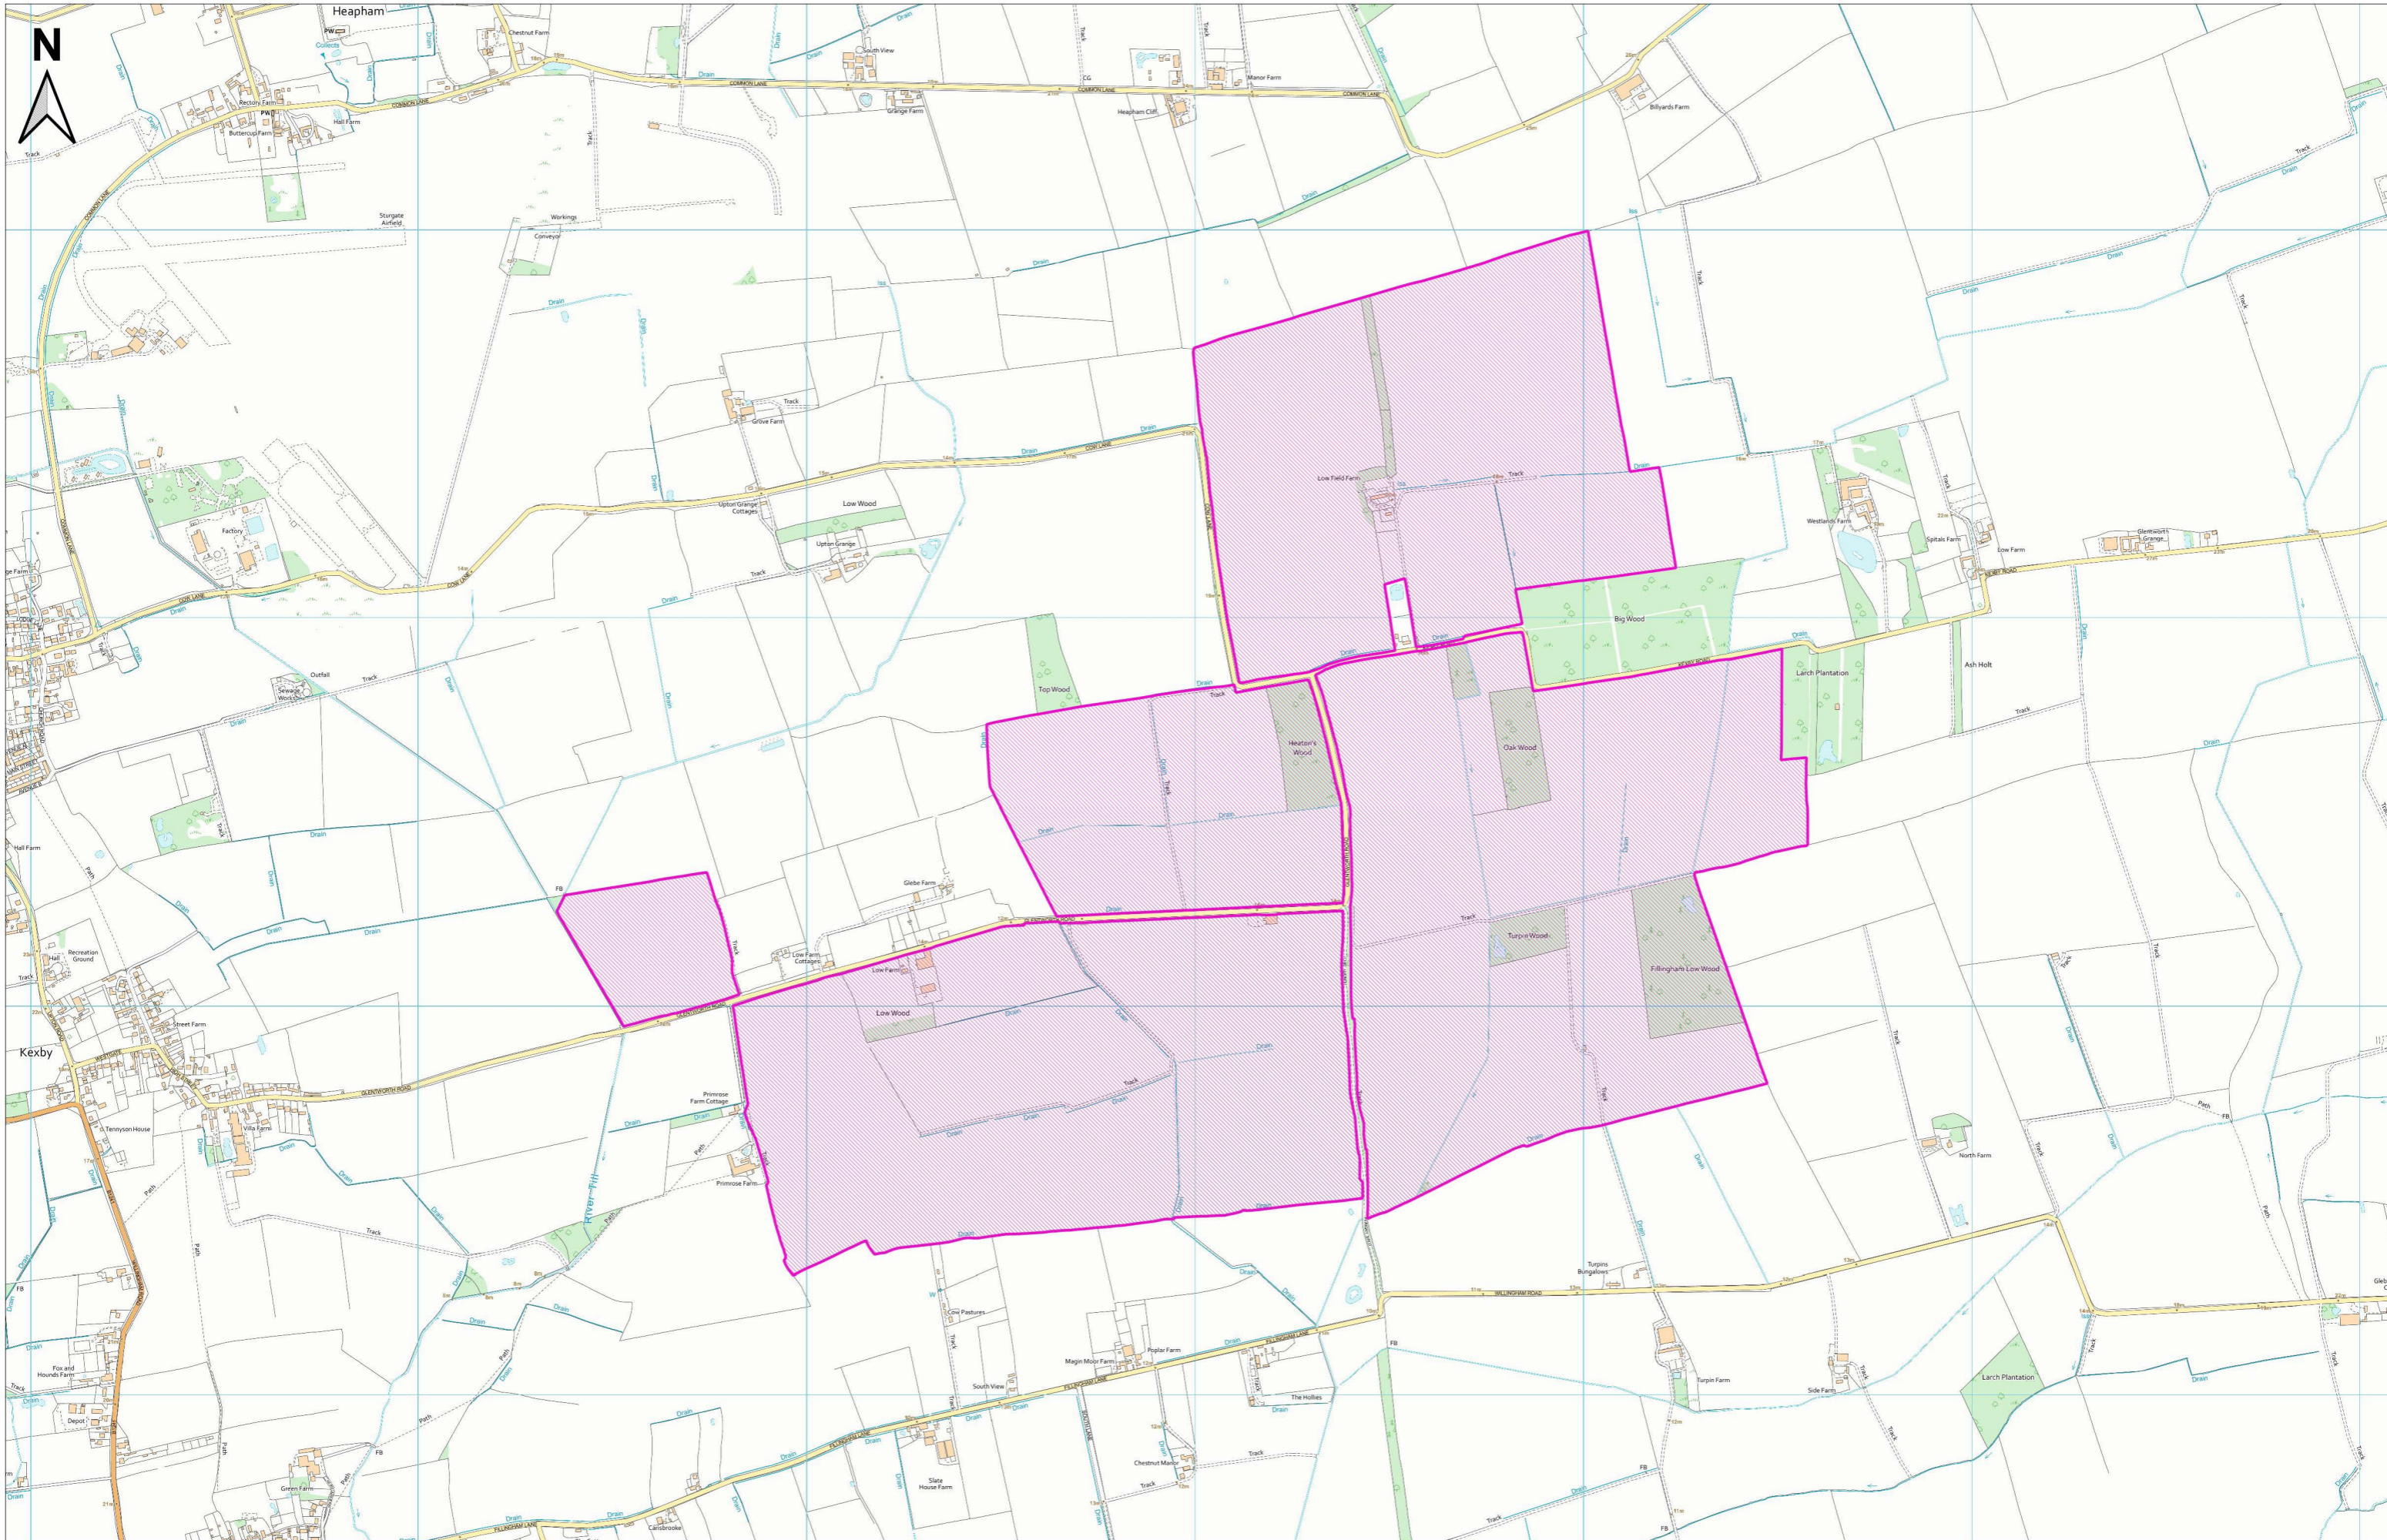

### Lincolnshire County Council

An application to deposit a highways statement under section 31(6) of the Highways Act 1980 has been made in relation to the land (or lands) described below and shown pink/magenta on the accompanying map.

Description of the land(s):

- Land at Redhouse Farm, Southorpe Farm, Grange Farm and Low Farm

Name of the Parish, Ward or District in which the land(s) is situated:

- Blyborough, Corringham, Fillingham, Glentworth, Grayingham, Kexby, Laughton, Northorpe

Date: 3 September 2024

A Gutherson  
Executive Director of Place

**Important:** This will not affect routes that are legally recorded as public rights of way, which should be signposted and way-marked on the ground. This will also not affect registered town or village greens.

**Land at Redhouse Farm, Southorpe Farm, Grange Farm and Low Farm**

**Legend**

Deposited land

**Land at Redhouse Farm, Southorpe Farm, Grange Farm and Low Farm**

**Legend**

 Deposited land