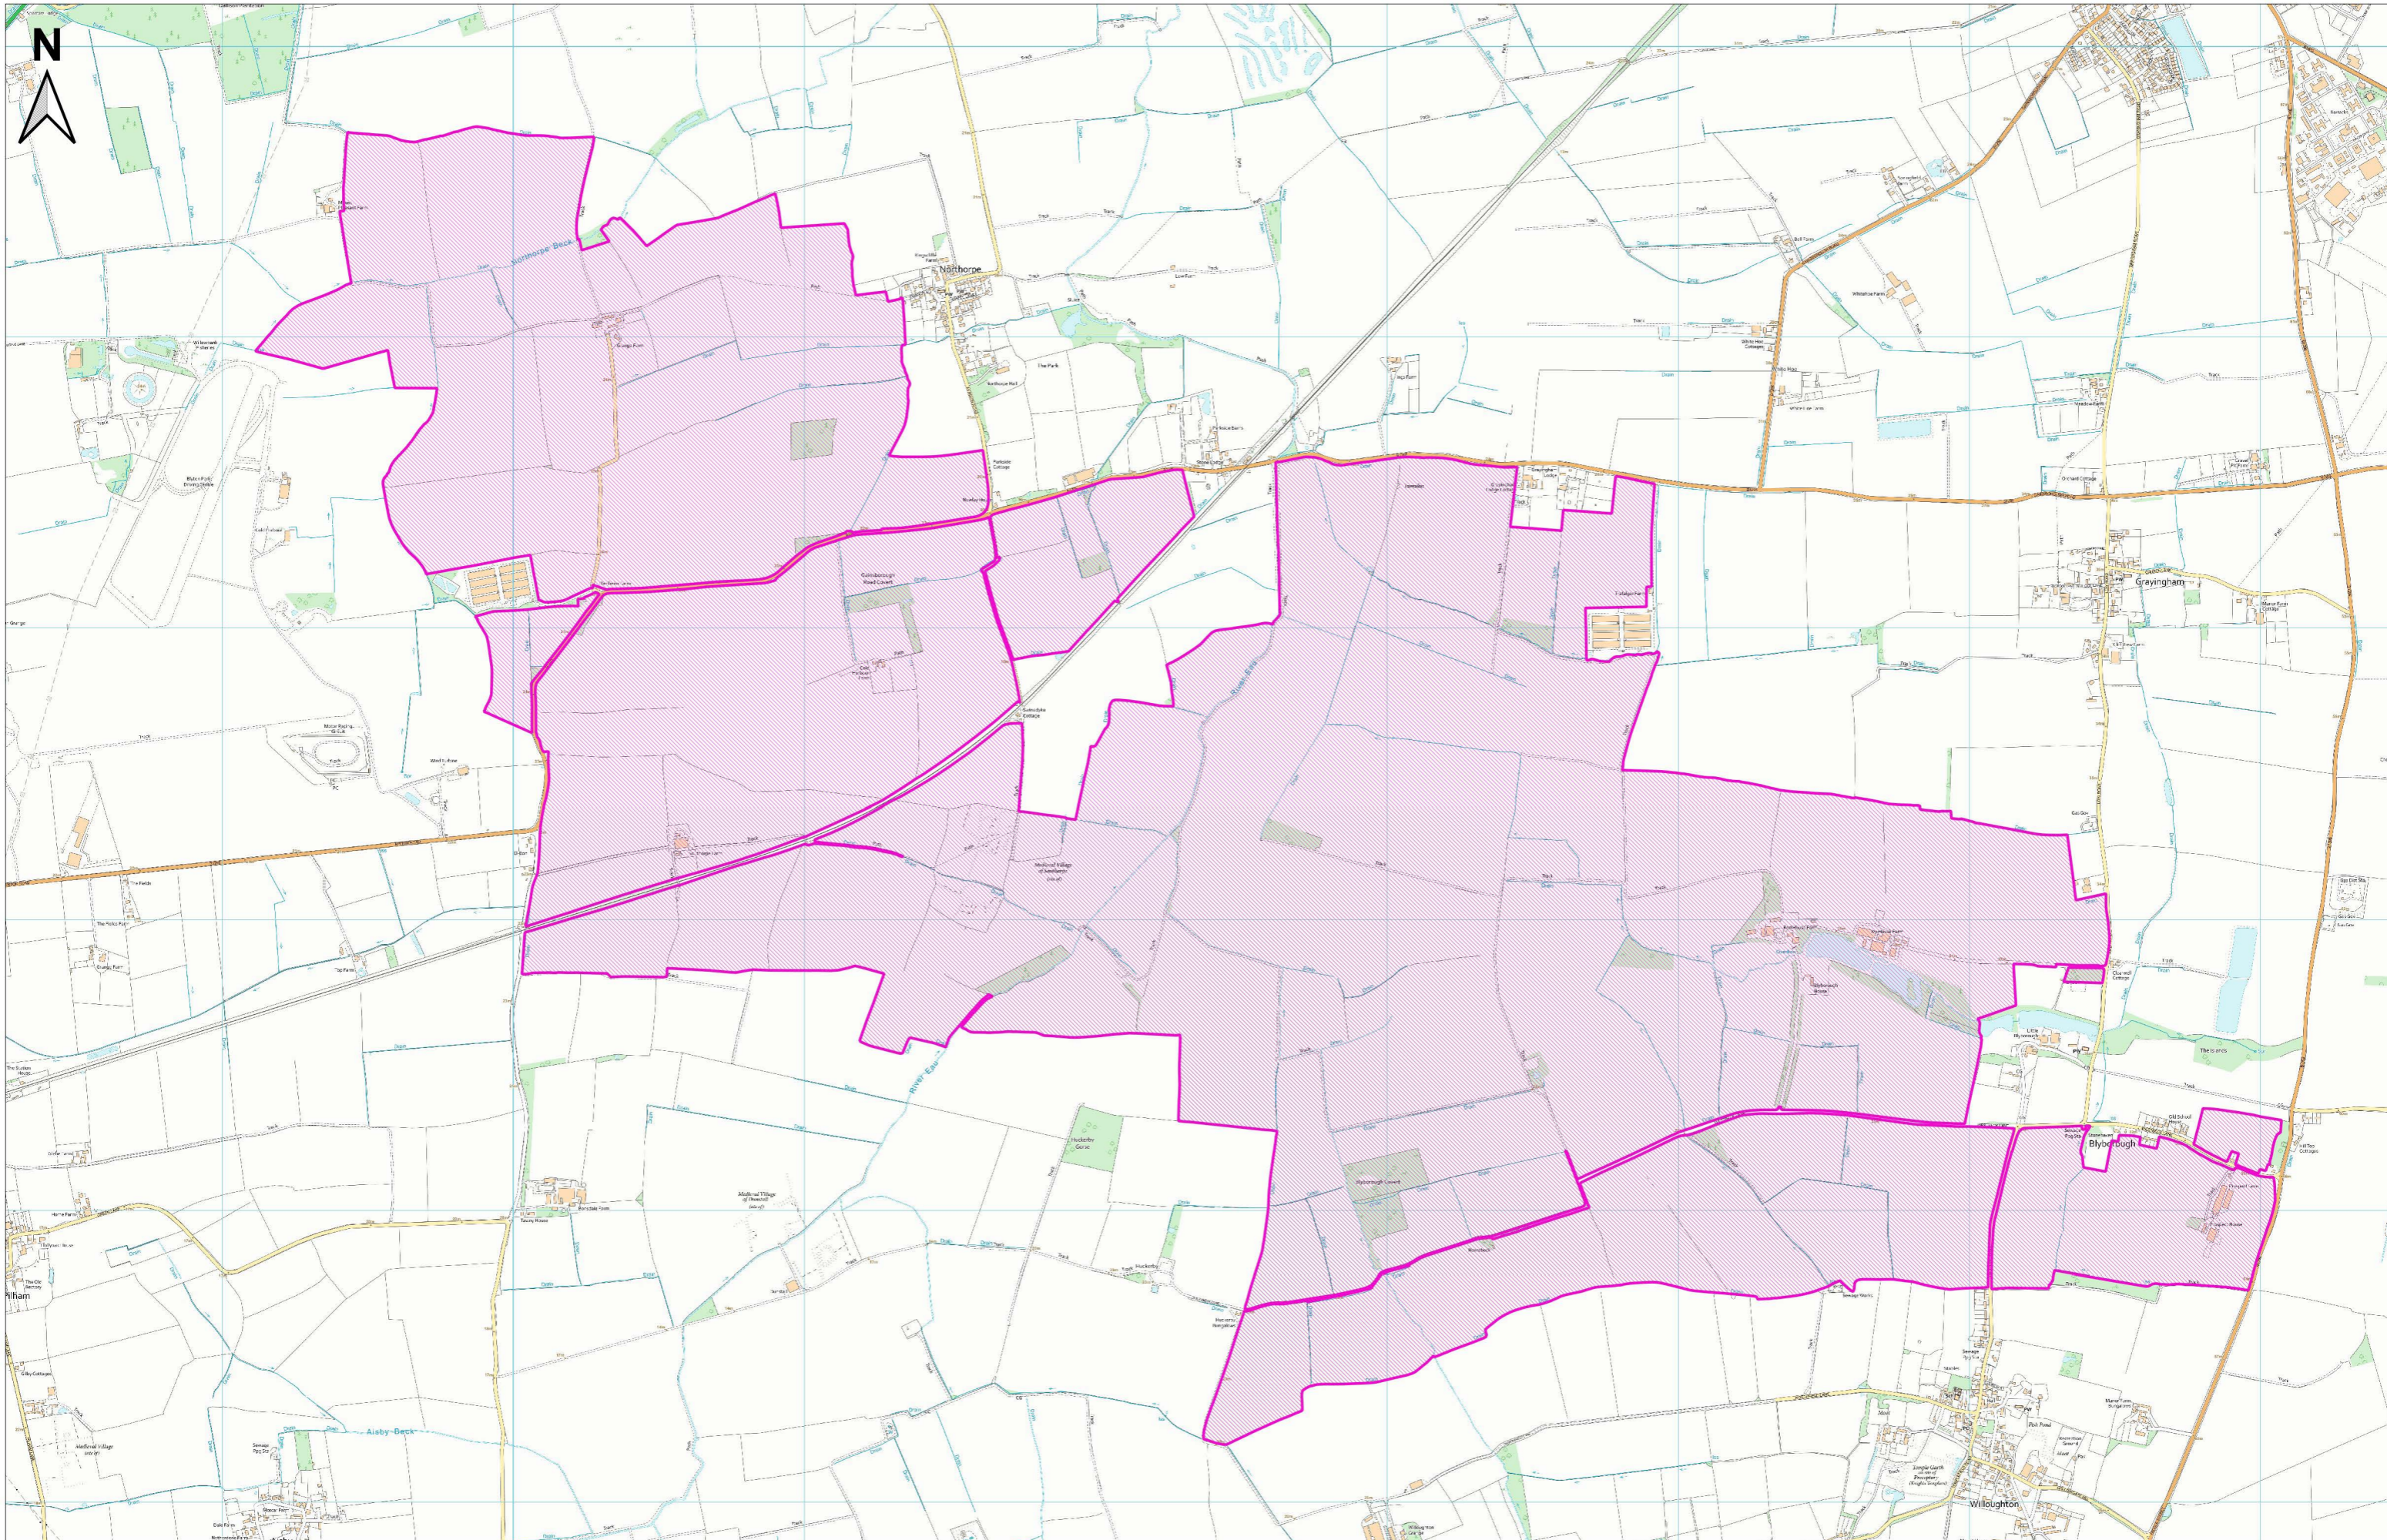

### Lincolnshire County Council

An application to deposit a highways statement under section 31(6) of the Highways Act 1980 has been made in relation to the land (or lands) described below and shown pink/magenta on the accompanying map.

Description of the land(s):

- Land at Redhouse Farm, Southorpe Farm, Grange Farm and Low Farm

Name of the Parish, Ward or District in which the land(s) is situated:

- Blyborough, Corringham, Fillingham, Glentworth, Grayingham, Kexby, Laughton, Northorpe

Date: 3 September 2024

A Gutherson  
Executive Director of Place

**Important:** This will not affect routes that are legally recorded as public rights of way, which should be signposted and way-marked on the ground. This will also not affect registered town or village greens.

**Land at Redhouse Farm, Southorpe Farm, Grange Farm and Low Farm**

**Legend**

Deposited land

**Land at Redhouse Farm, Southorpe Farm, Grange Farm and Low Farm**

**Legend**

 Deposited land