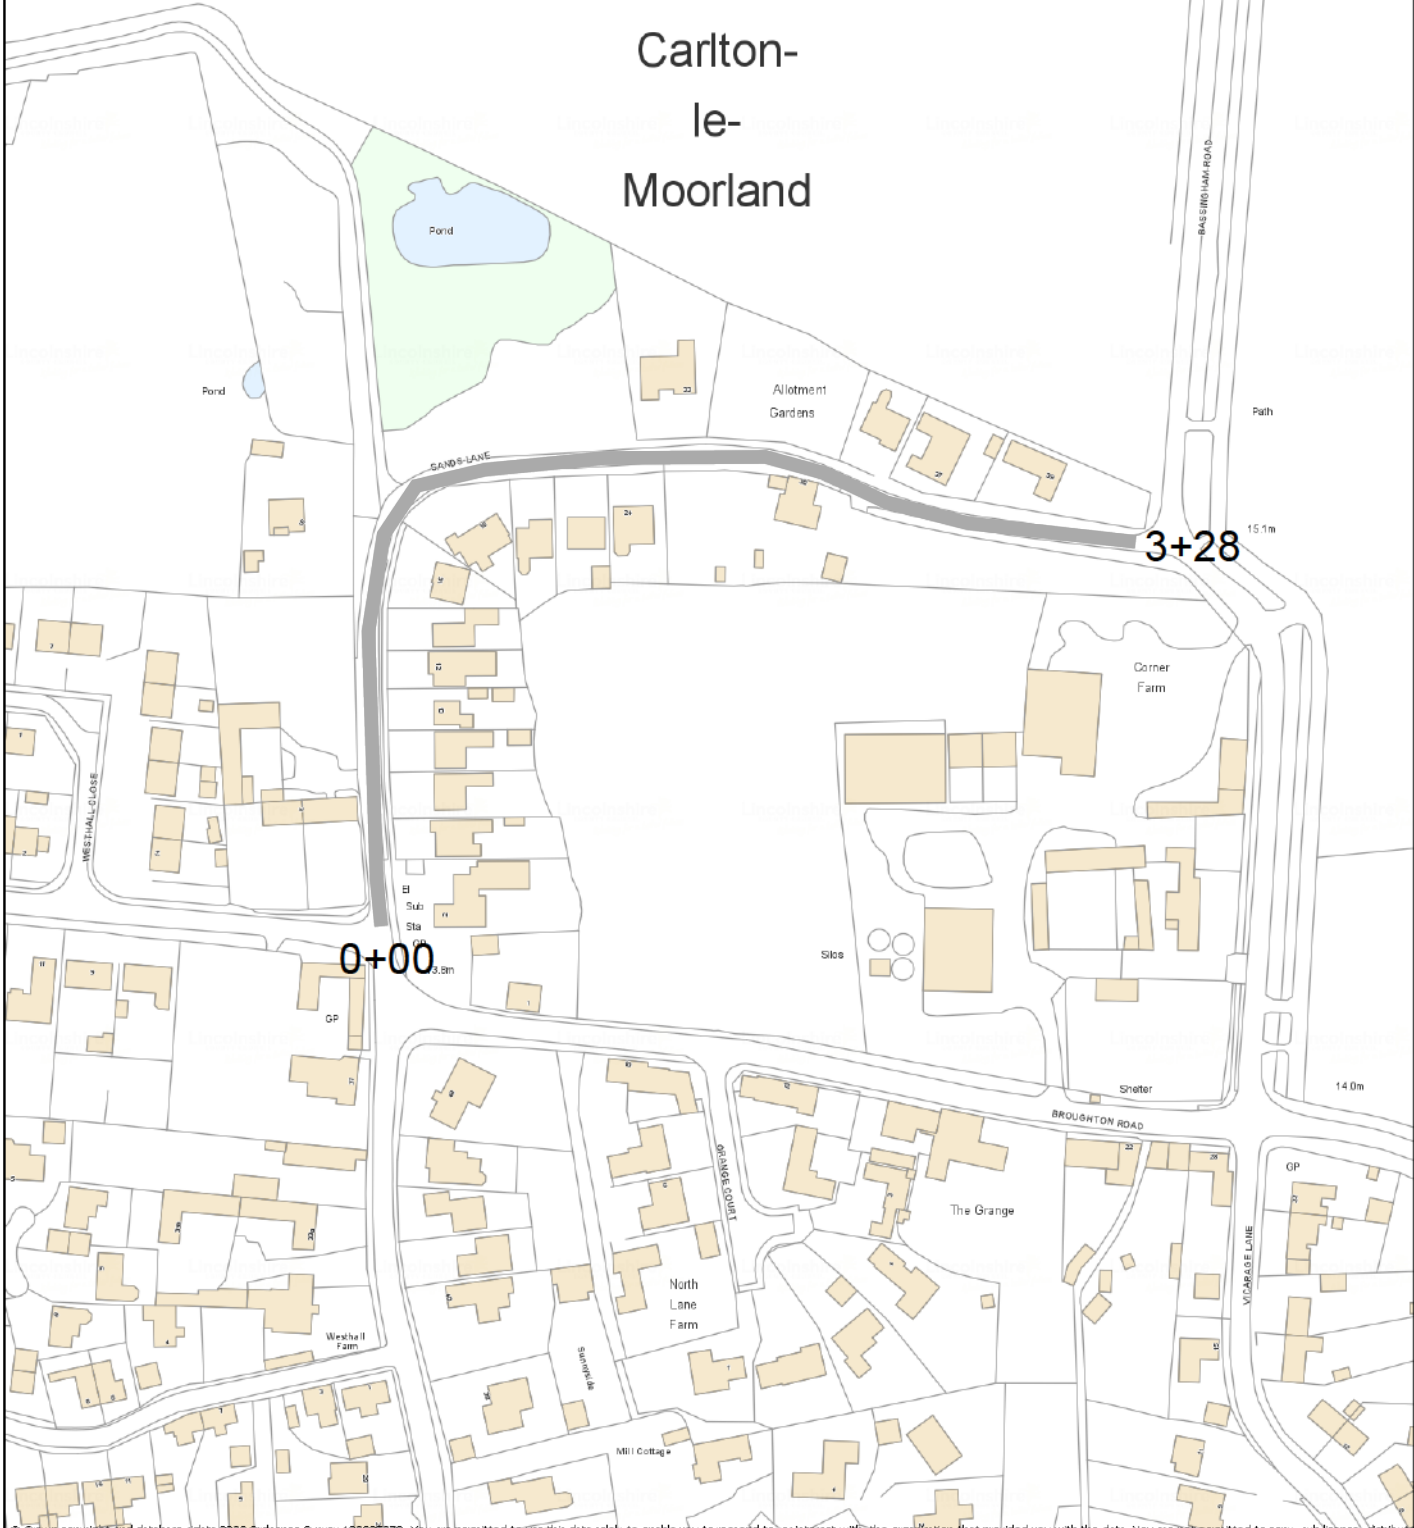

**SANDS LANE, CARLTON LE MOORLAND
SCHEME EXTENT**

0 100 m

**Carlton-
le-
Moorland**

© Crown copyright and database rights 2023 Ordnance Survey 100025370. You are permitted to use this data solely to enable you to respond to, or interact with, the organisation that provided you with the data. You are not permitted to copy, sub-licence, distribute or sell any of this data to third parties in any form.

Sands Lane, Carlton le Moorland