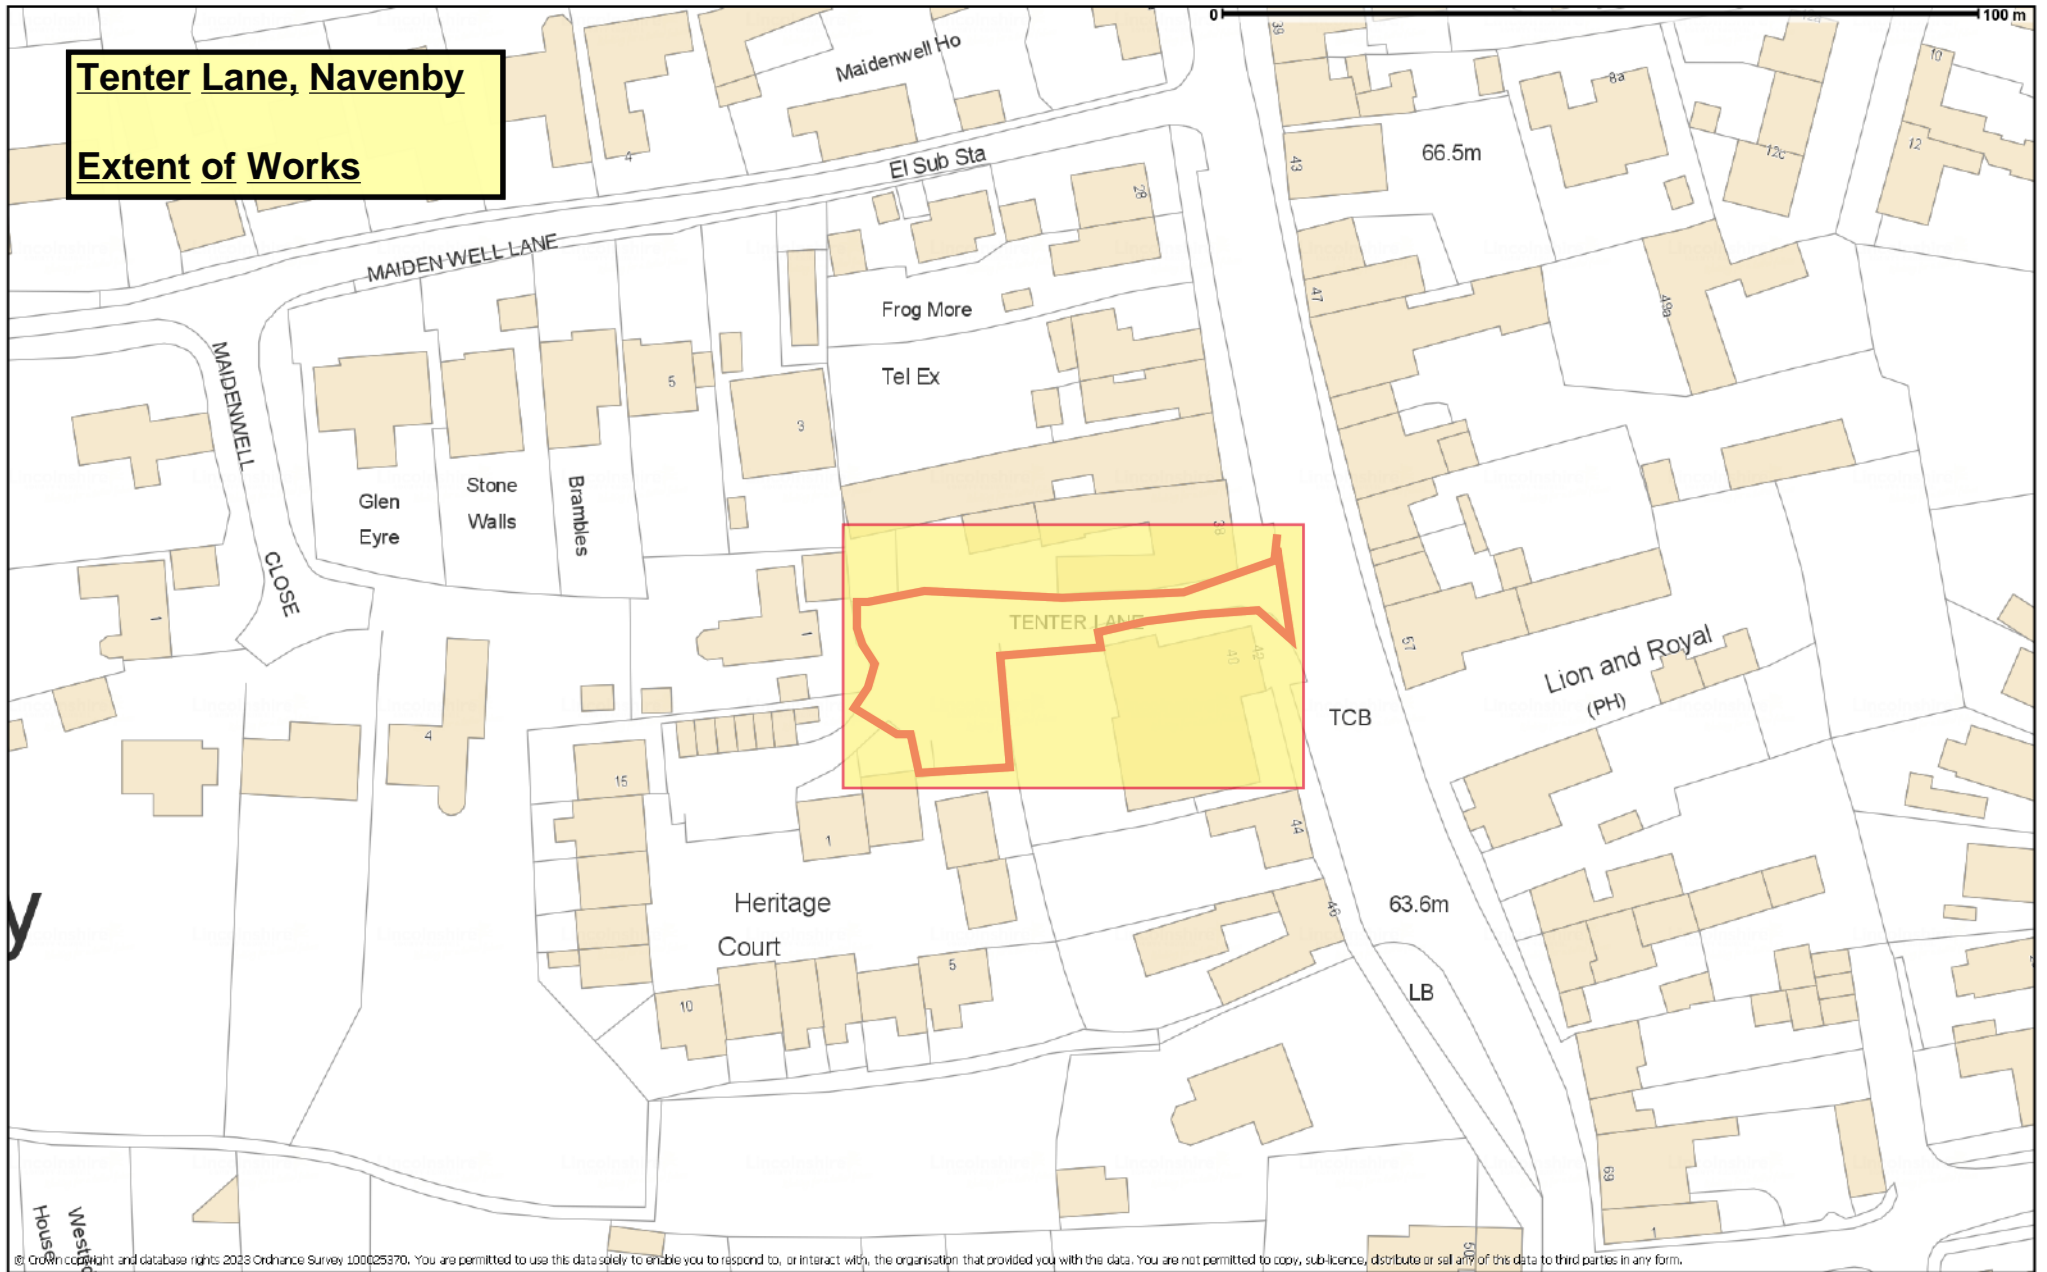

Contains Ordnance Survey data © Crown copyright and database right 2023
 © Crown copyright and database right 2023 Ordnance Survey 100025370. You are permitted to use this data solely to enable you to respond to, or interact with, the organisation that provided you with the data. You are not permitted to copy, sub-licence, distribute or sell any of this data to third parties in any form.

© Crown copyright and database rights 2023 Ordnance Survey 100025370. You are permitted to use this data solely to enable you to respond to, or interact with, the organisation that provided you with the data. You are not permitted to copy, sub-licence, distribute or sell any of this data to third parties in any form.

Section 58 - Location Plan
 Navenby

Tenter Lane, Navenby

Extent of Works

© Crown copyright and database rights 2023 Ordnance Survey 100025370. You are permitted to use this data solely to enable you to respond to, or interact with, the organisation that provided you with the data. You are not permitted to copy, sub-licence, distribute or sell any of this data to third parties in any form.