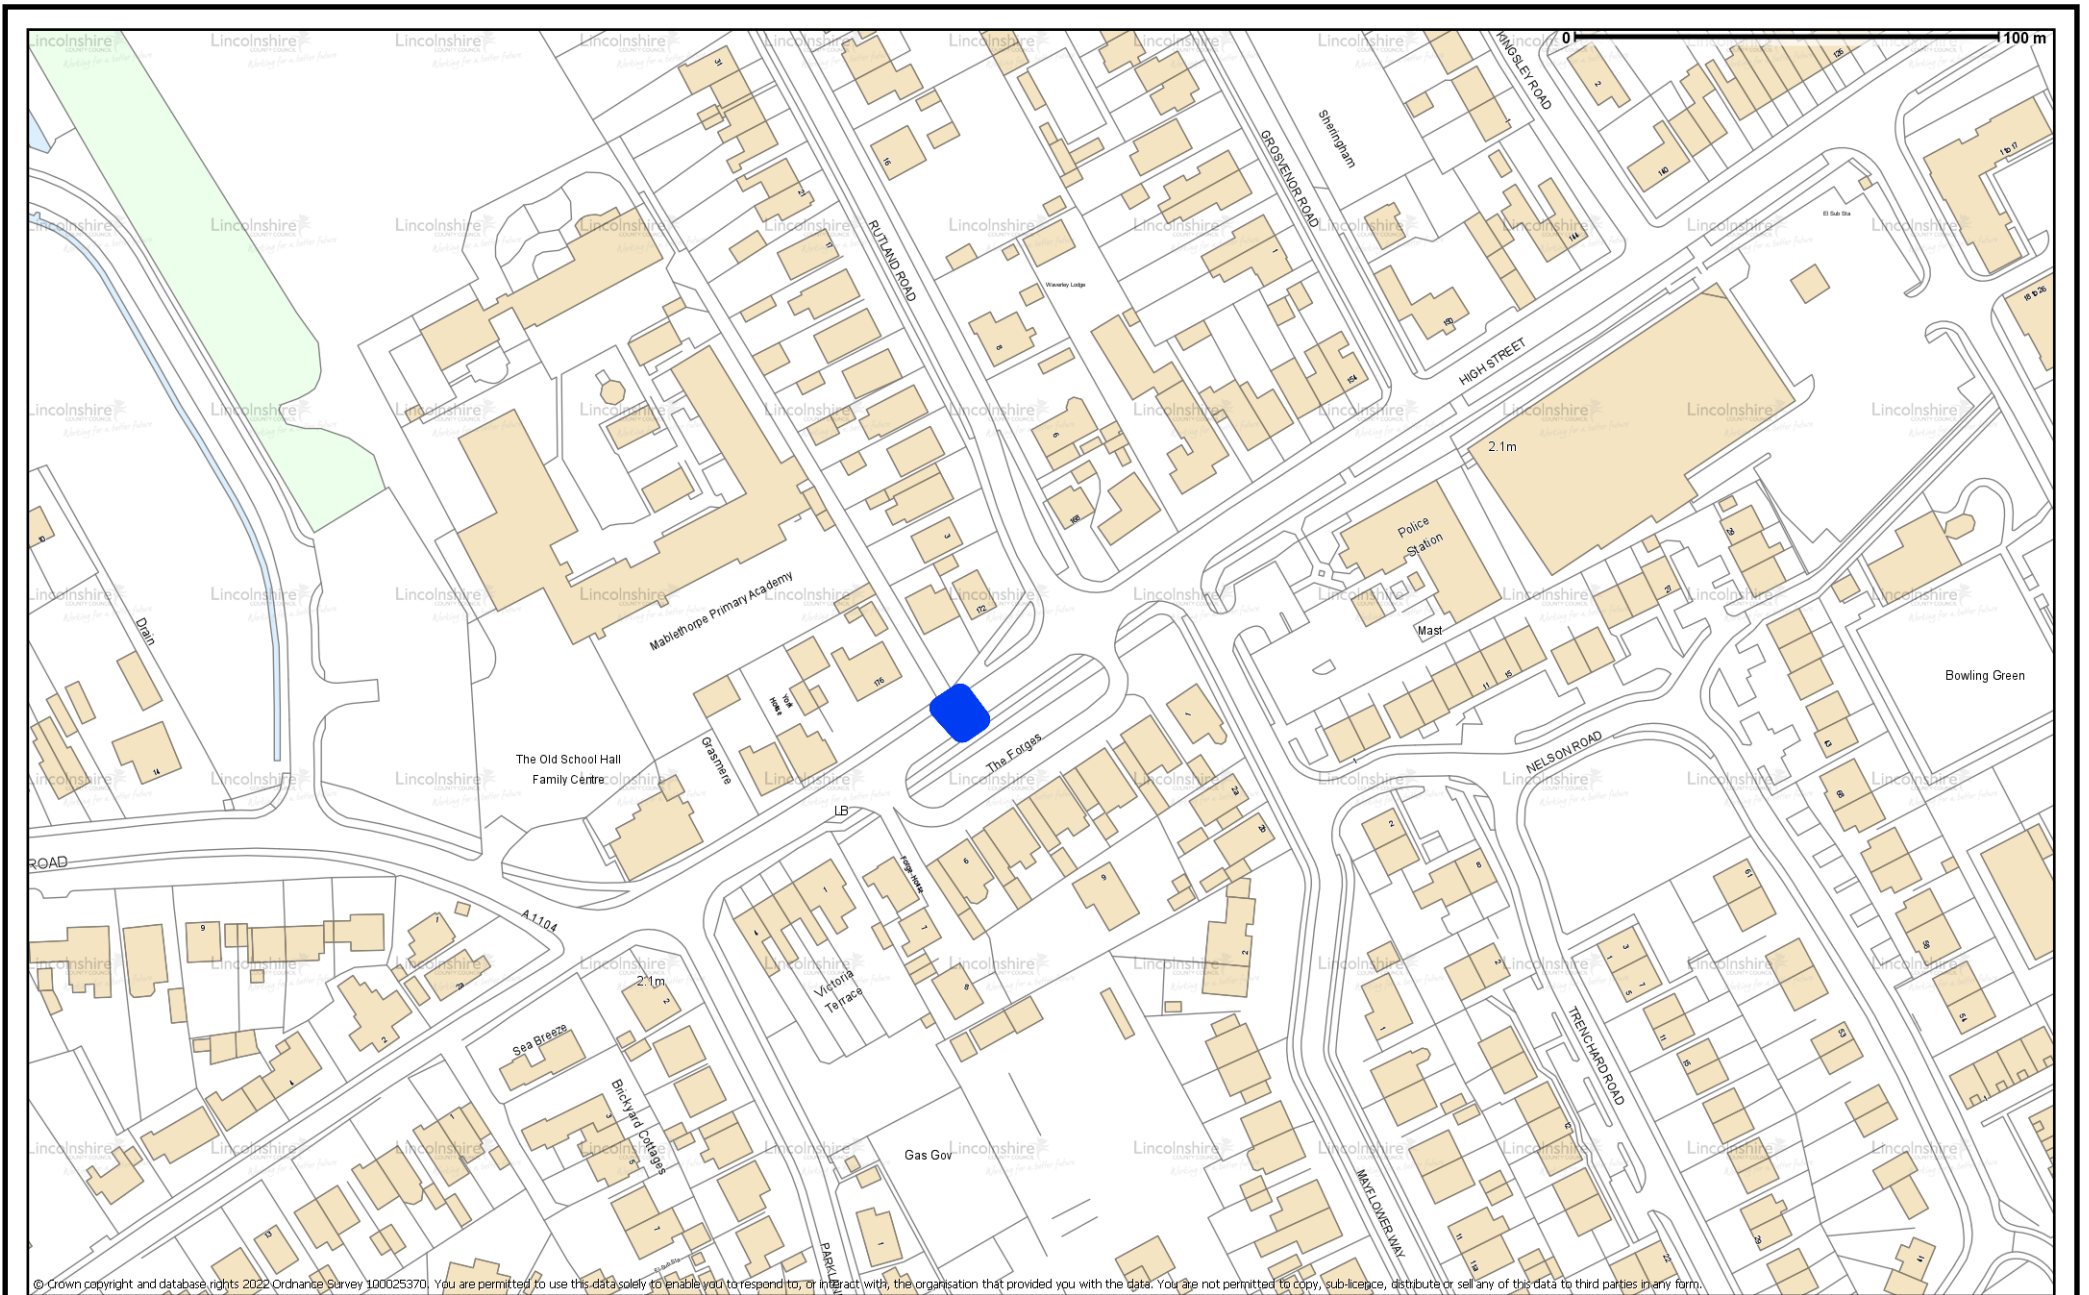

© Crown copyright and database rights 2022 Ordnance Survey 100025370. You are permitted to use this data solely to enable you to respond to, or interact with, the organisation that provided you with the data. You are not permitted to copy, sub-licence, distribute or sell any of the data to third parties in any form.

© Crown copyright and database rights 2022 Ordnance Survey 100025370. You are permitted to use this data solely to enable you to respond to, or interact with, the organisation that provided you with the data. You are not permitted to copy, sub-licence, distribute or sell any of this data to third parties in any form.

Scale 1:1786

Mablethorpe High Street
Puffin Crossing location