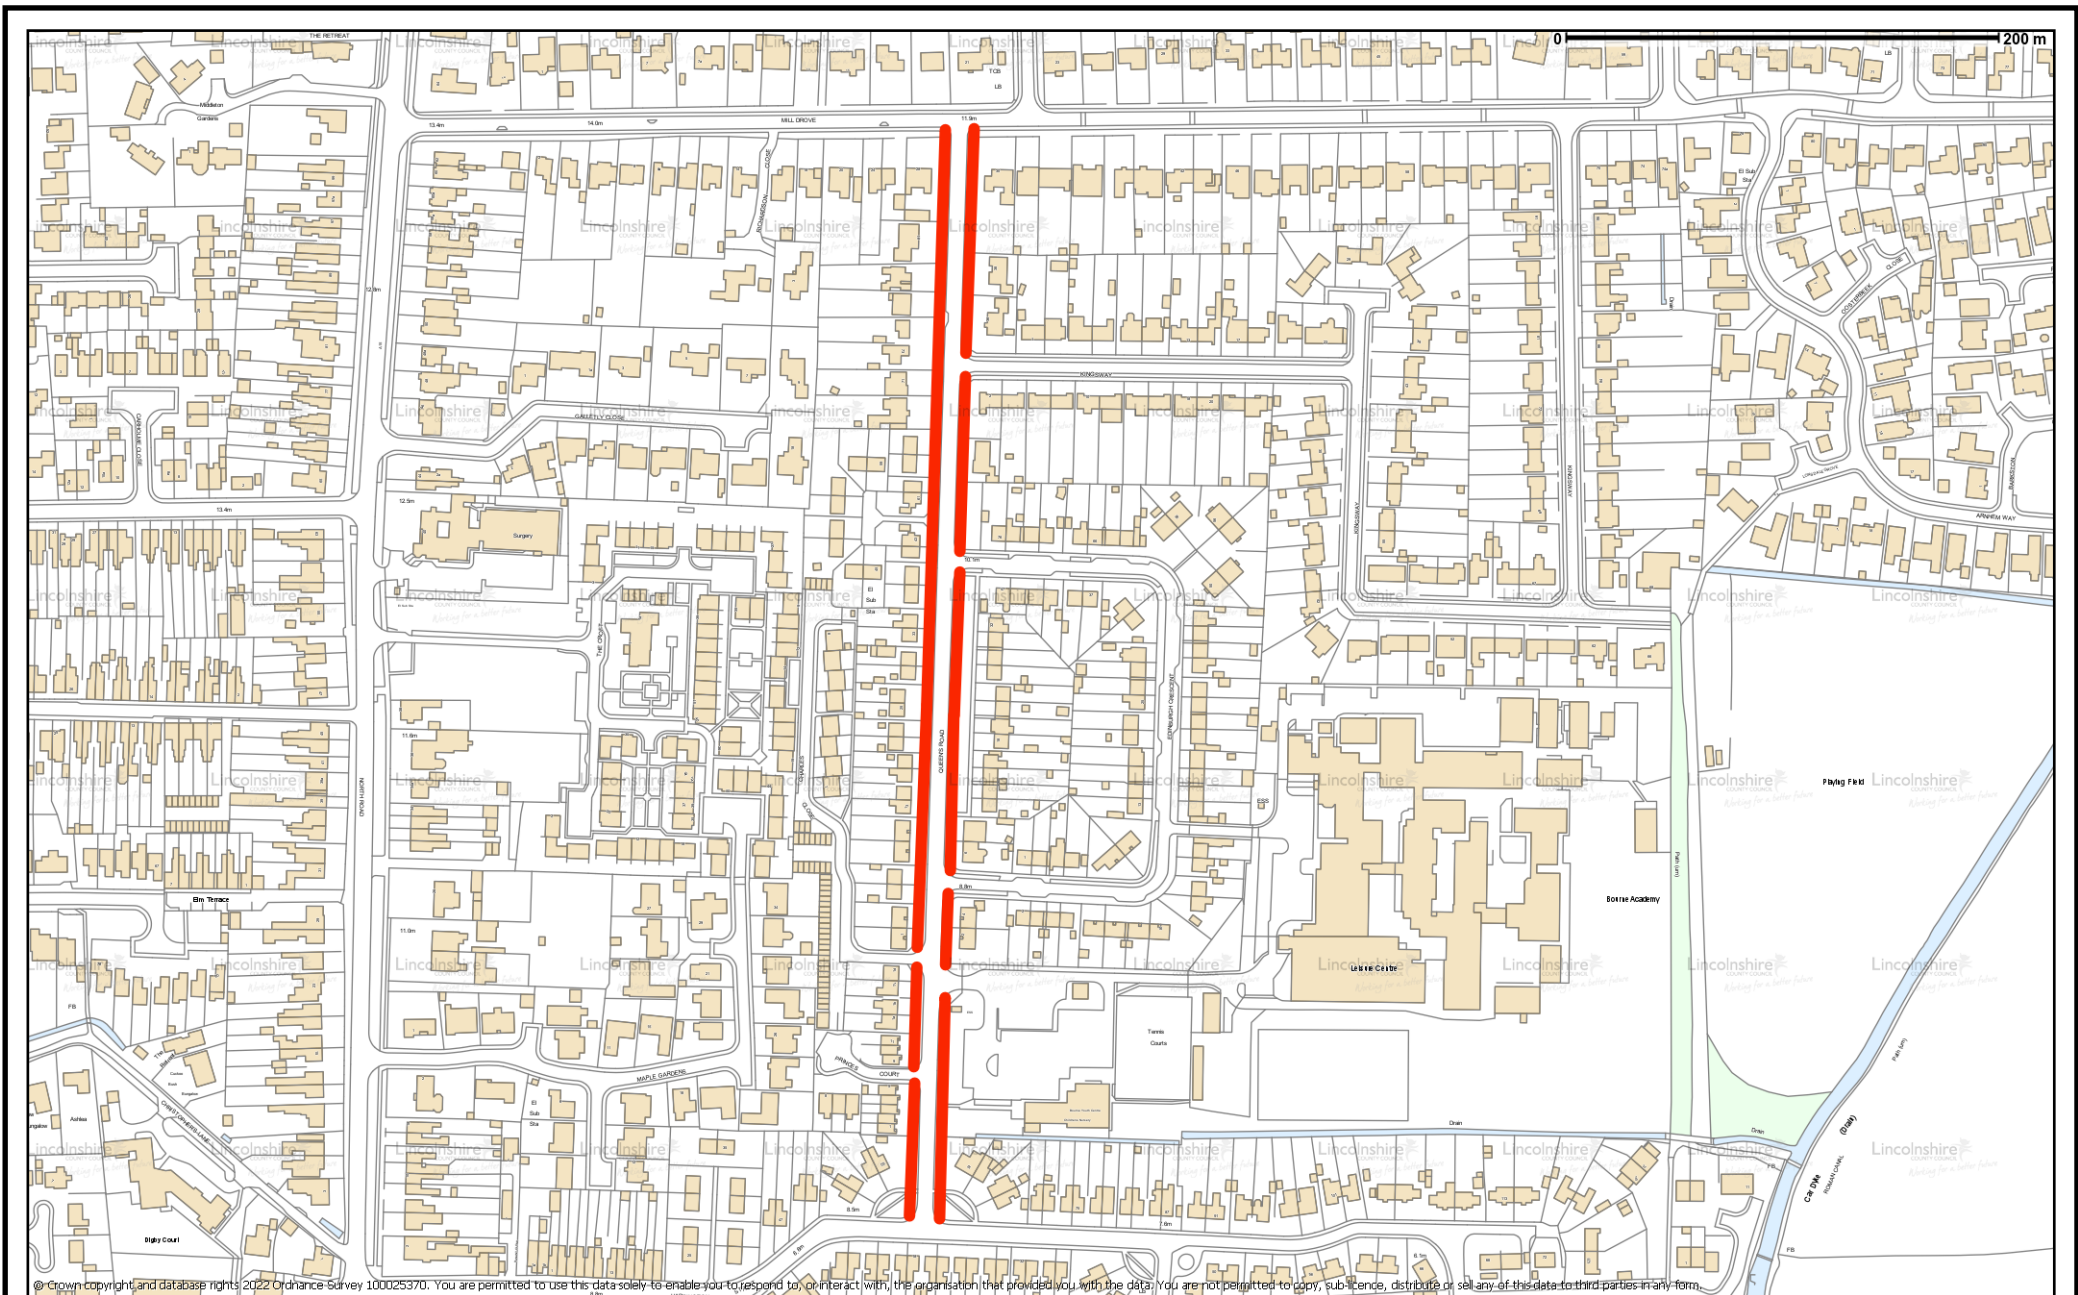

© Crown copyright and database rights 2022 Ordnance Survey 100025370. You are permitted to use this data solely to enable you to respond to, or interact with, the organisation that provided you with the data. You are not permitted to copy, sub-licence, distribute or sell any of this data to third parties in any form.

Scale 1:4536

© Crown copyright and database rights 2022 Ordnance Survey 100025370. You are permitted to use this data solely to enable you to respond to, or interact with, the organisation that provided you with the data. You are not permitted to copy, sub-licence, distribute or sell any of this data to third parties in any form.

Scale 1:3500

Queen's Road, Bourne

Lincolnshire
COUNTY COUNCIL
Working for a better future