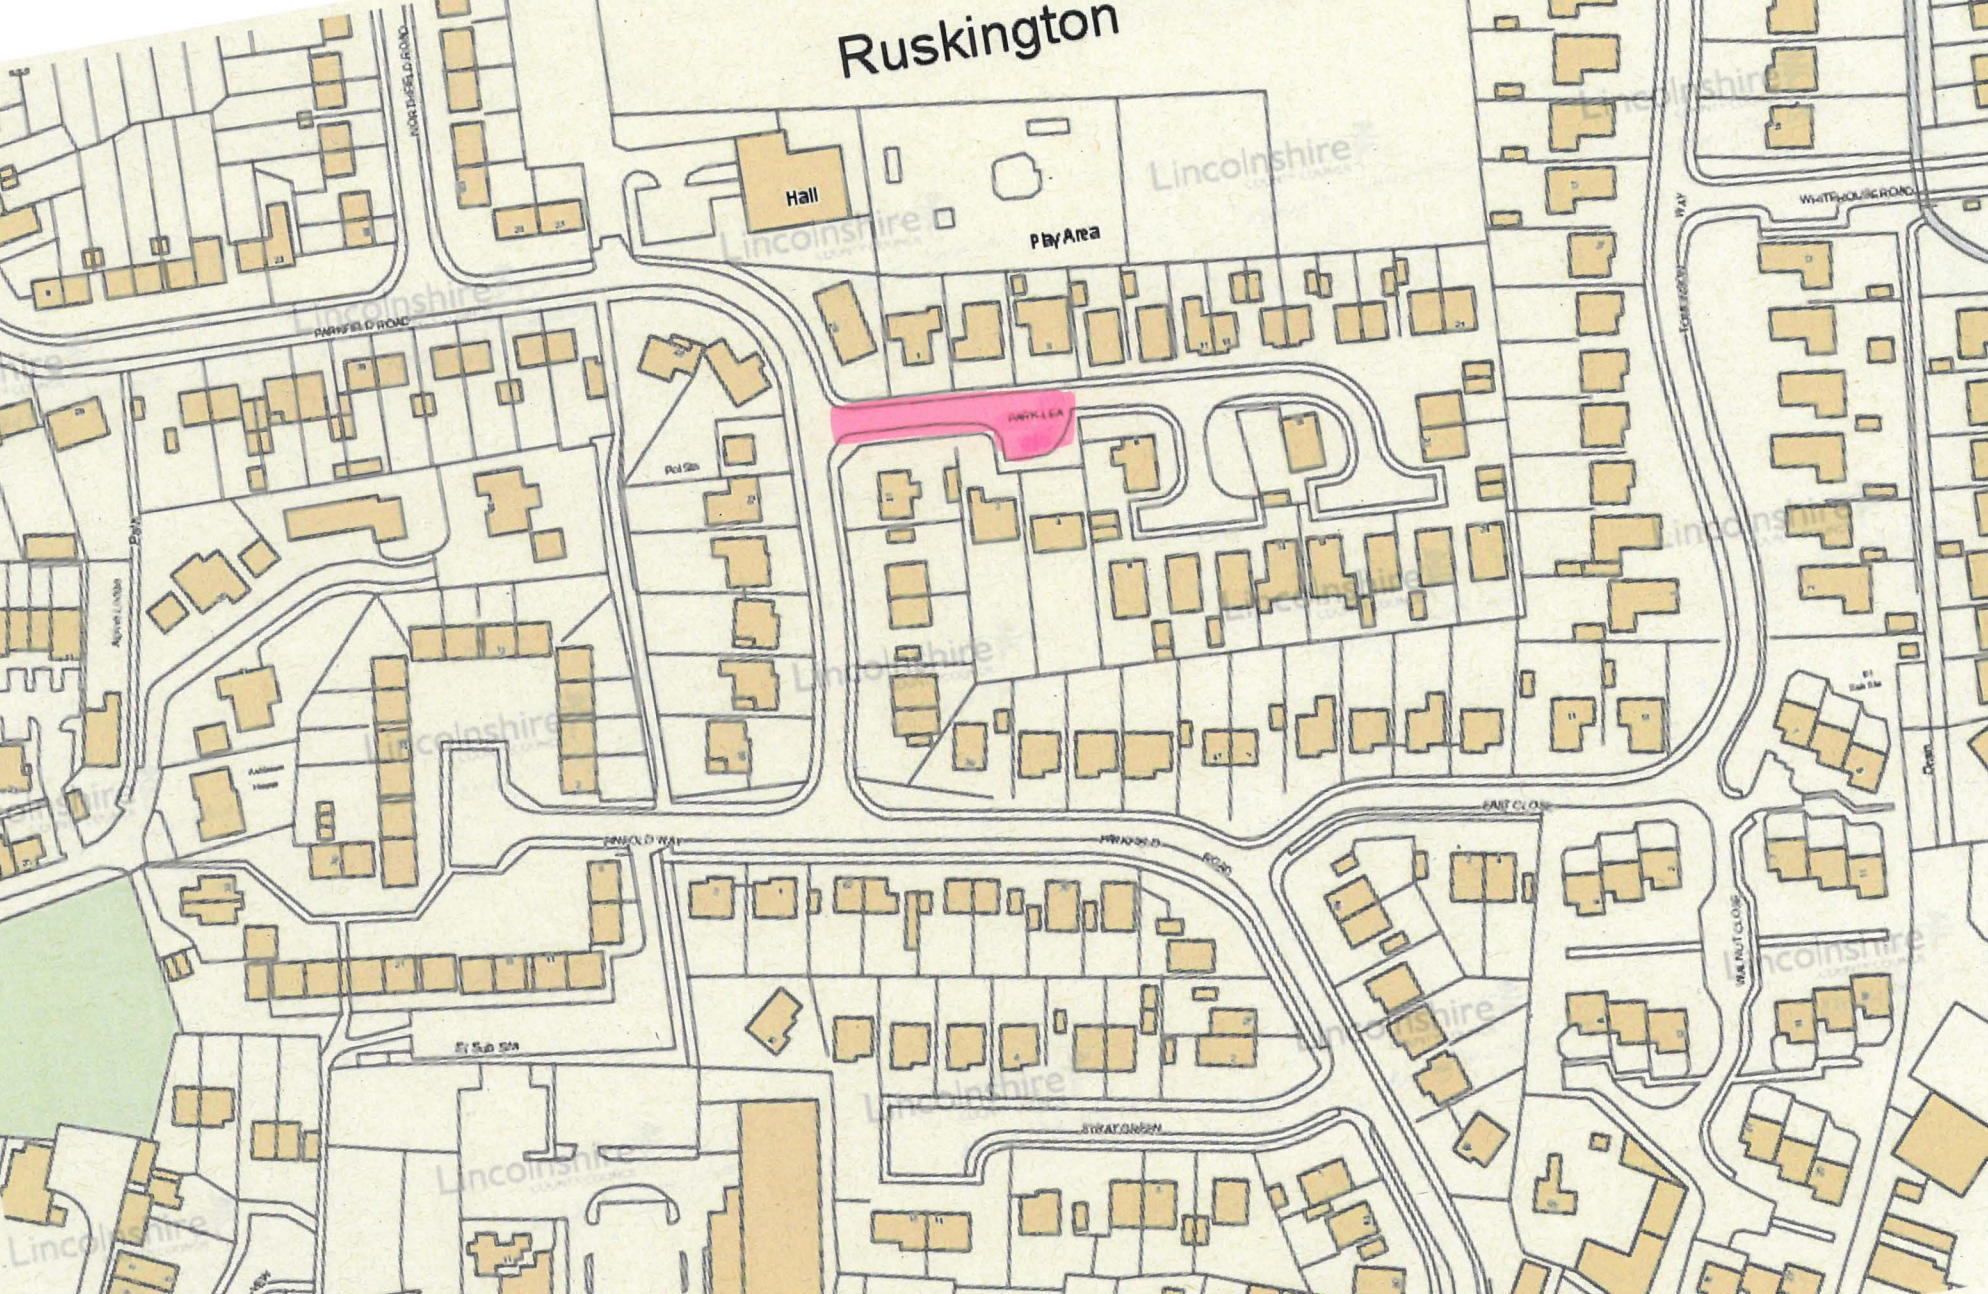

Ruskington

Hall

Play Area

LITTLE LEA

P.O. Stn

PARFIELD ROAD

NORTHFIELD ROAD

WHITEHOLE ROAD

EXPANSION WAY

GENEALD WAY

PARFIELD ROAD

EAST CLOSE

St. Mary's

STRATFORD

WALNUT CLOSE

**PARK LEA, RUSKINGTON
PROPOSED CARRIAGEWAY RECONSTRUCTION
S58 APPLICATION**