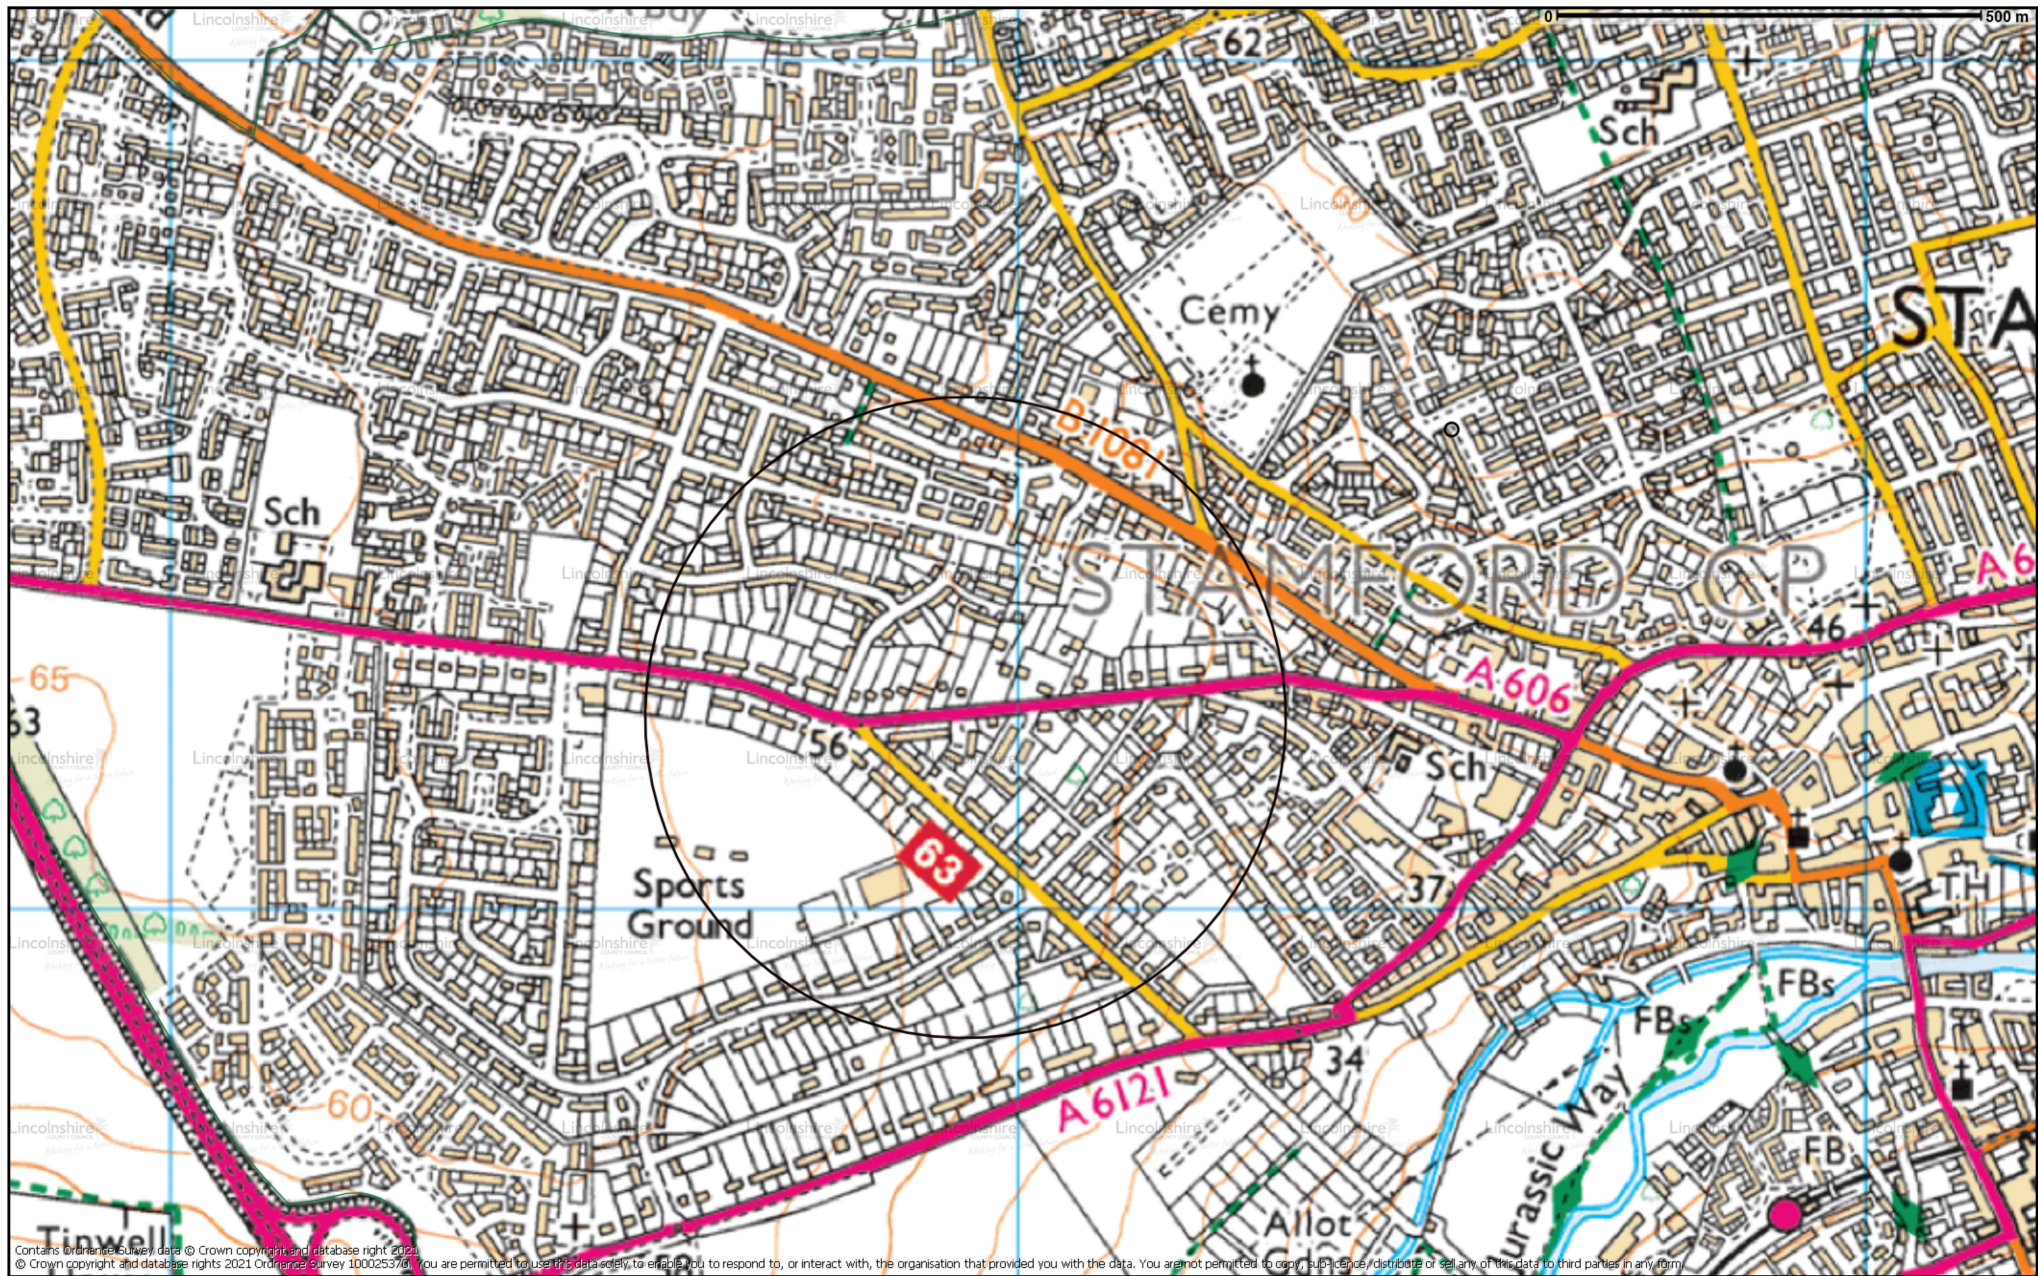

© Crown copyright and database rights 2021 Ordnance Survey 100025370. You are permitted to use this data solely to enable you to respond to, or interact with, the organisation that provided you with the data. You are not permitted to copy, sub-licence, distribute or sell any of this data to third parties in any form.

Scale 1:3000

Empingham Road
Stamford s.58 extent

Contains Ordnance Survey data © Crown copyright and database right 2021
 © Crown copyright and database rights 2021 Ordnance Survey 100025370. You are permitted to use this data solely to enable you to respond to, or interact with, the organisation that provided you with the data. You are not permitted to copy, sub-licence, distribute or sell any of this data to third parties in any form.

Scale 1:8929

Section 58 Empingham Road, Location Plan