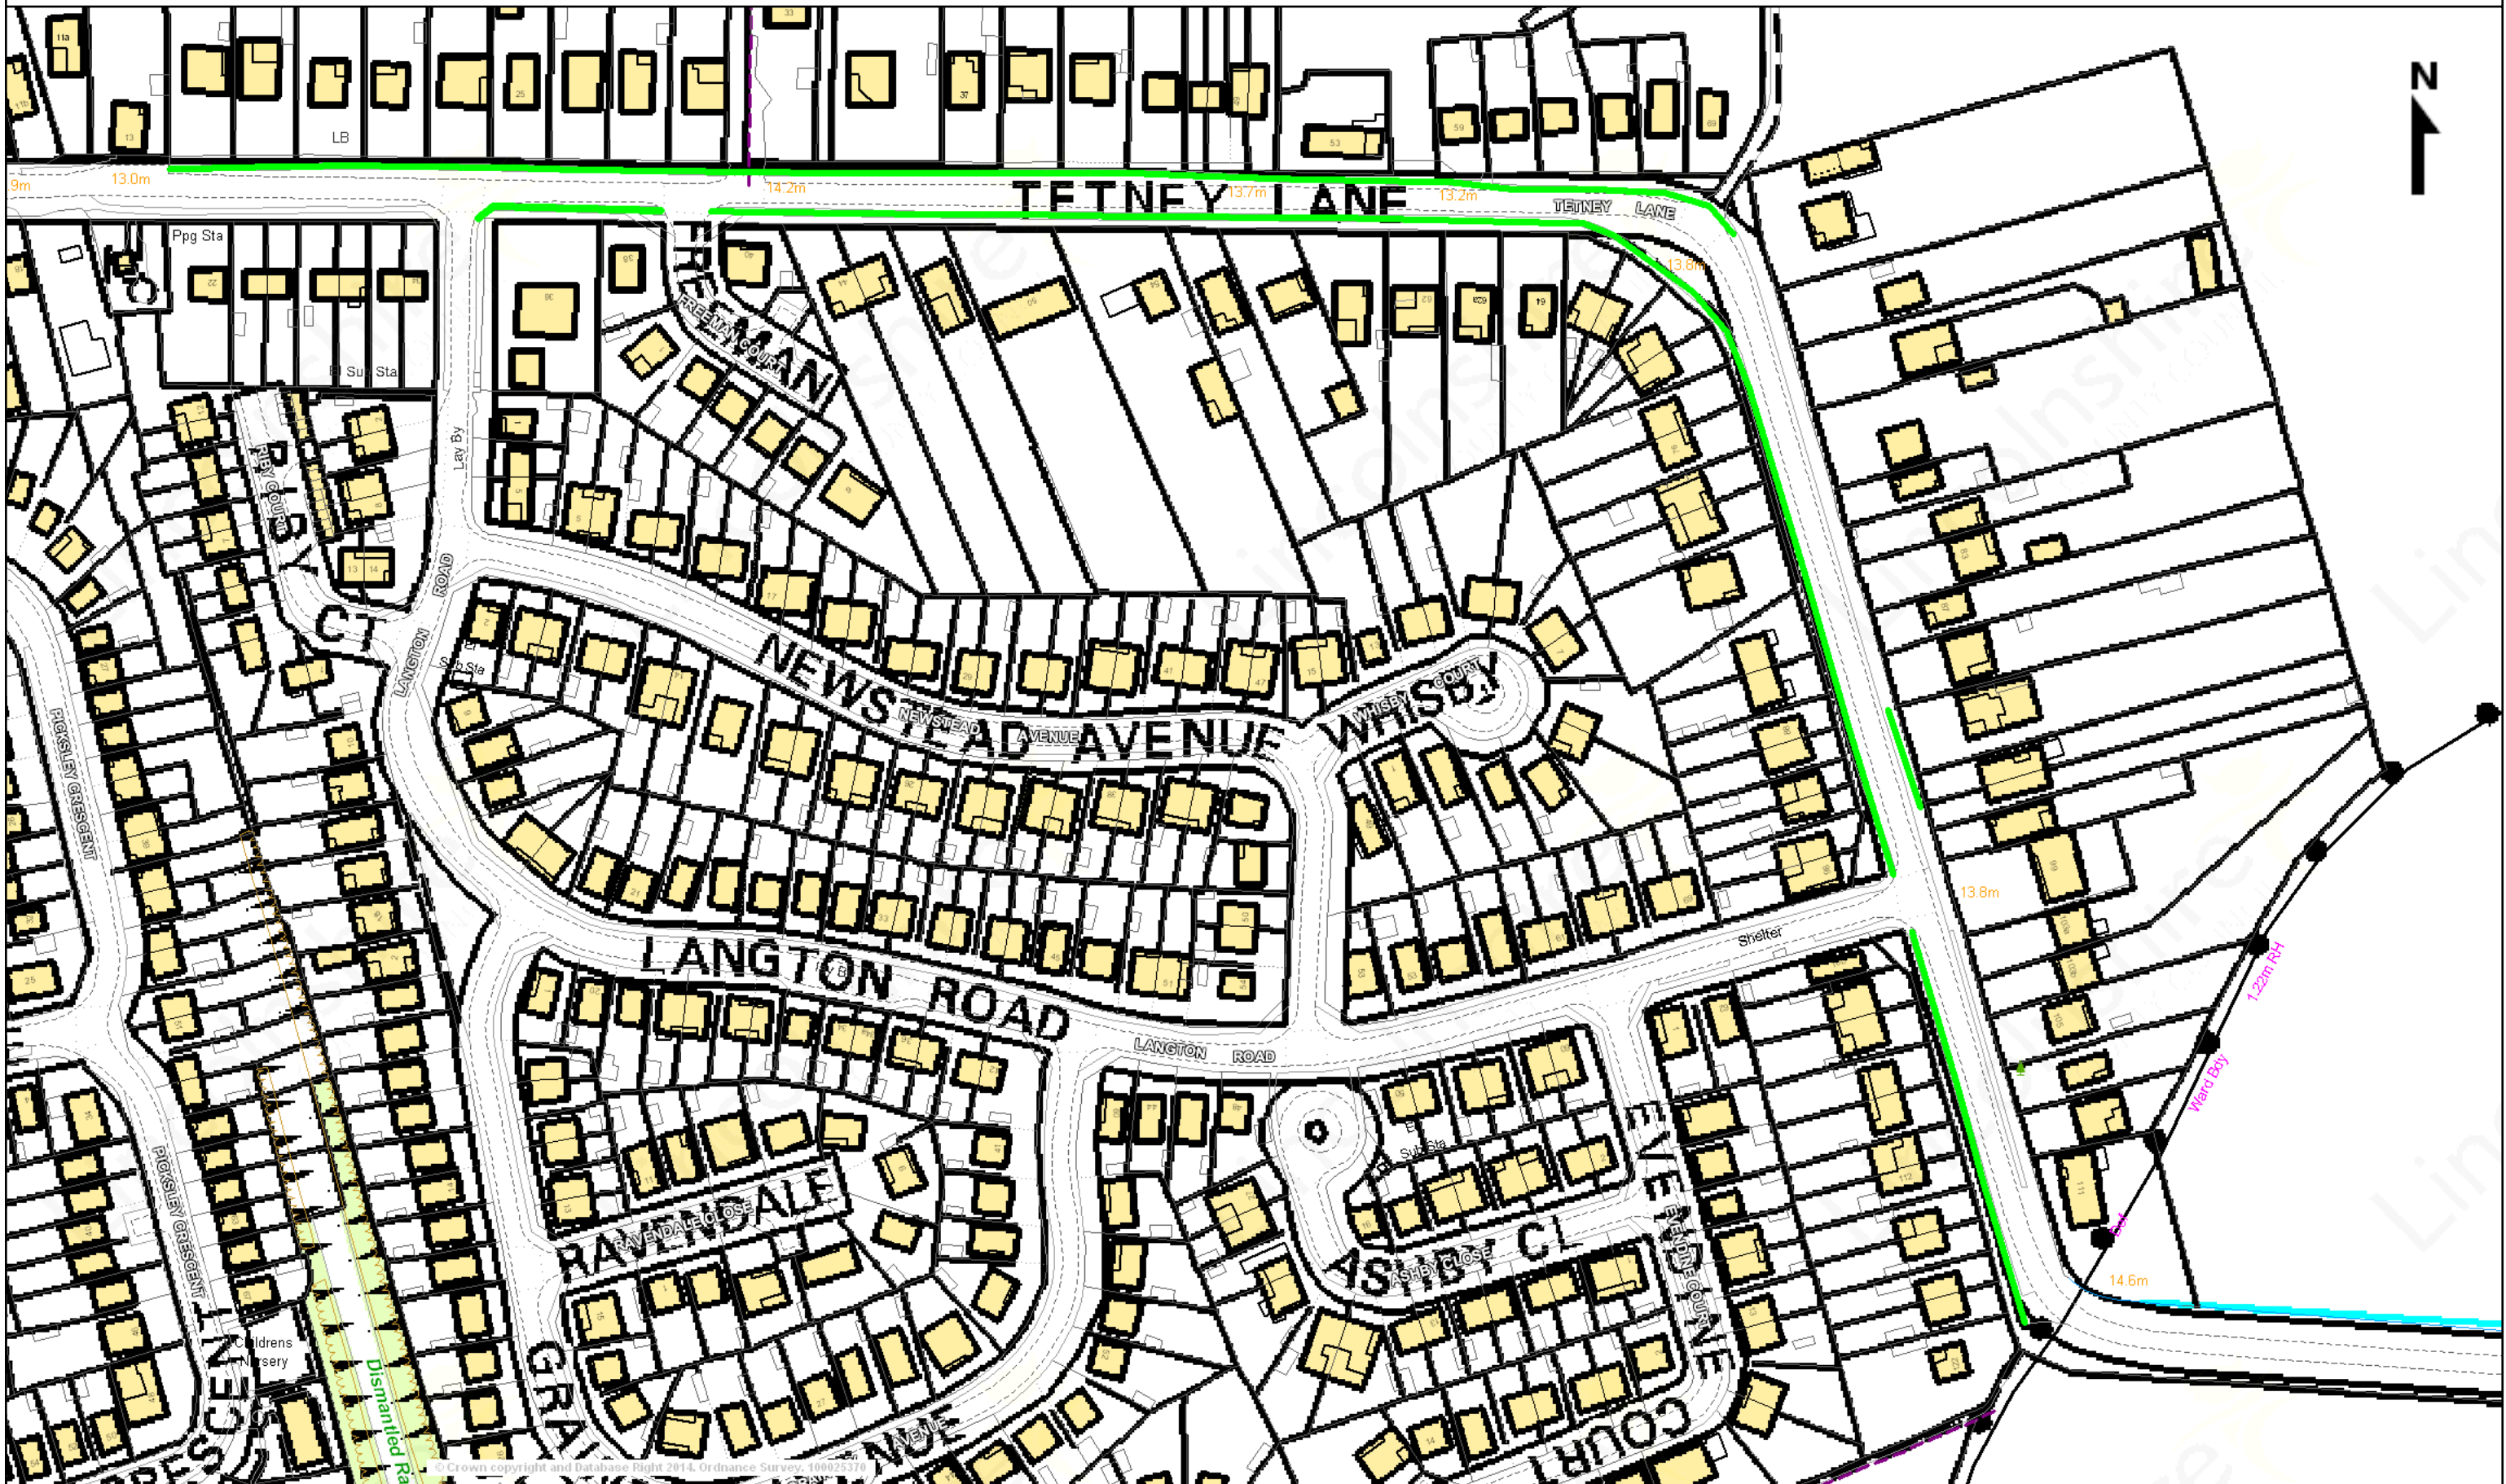

Tetney Lane, Holton le Clay

Footway Reconstruction

© Crown copyright and Database Right 2014, Ordnance Survey, 100025370