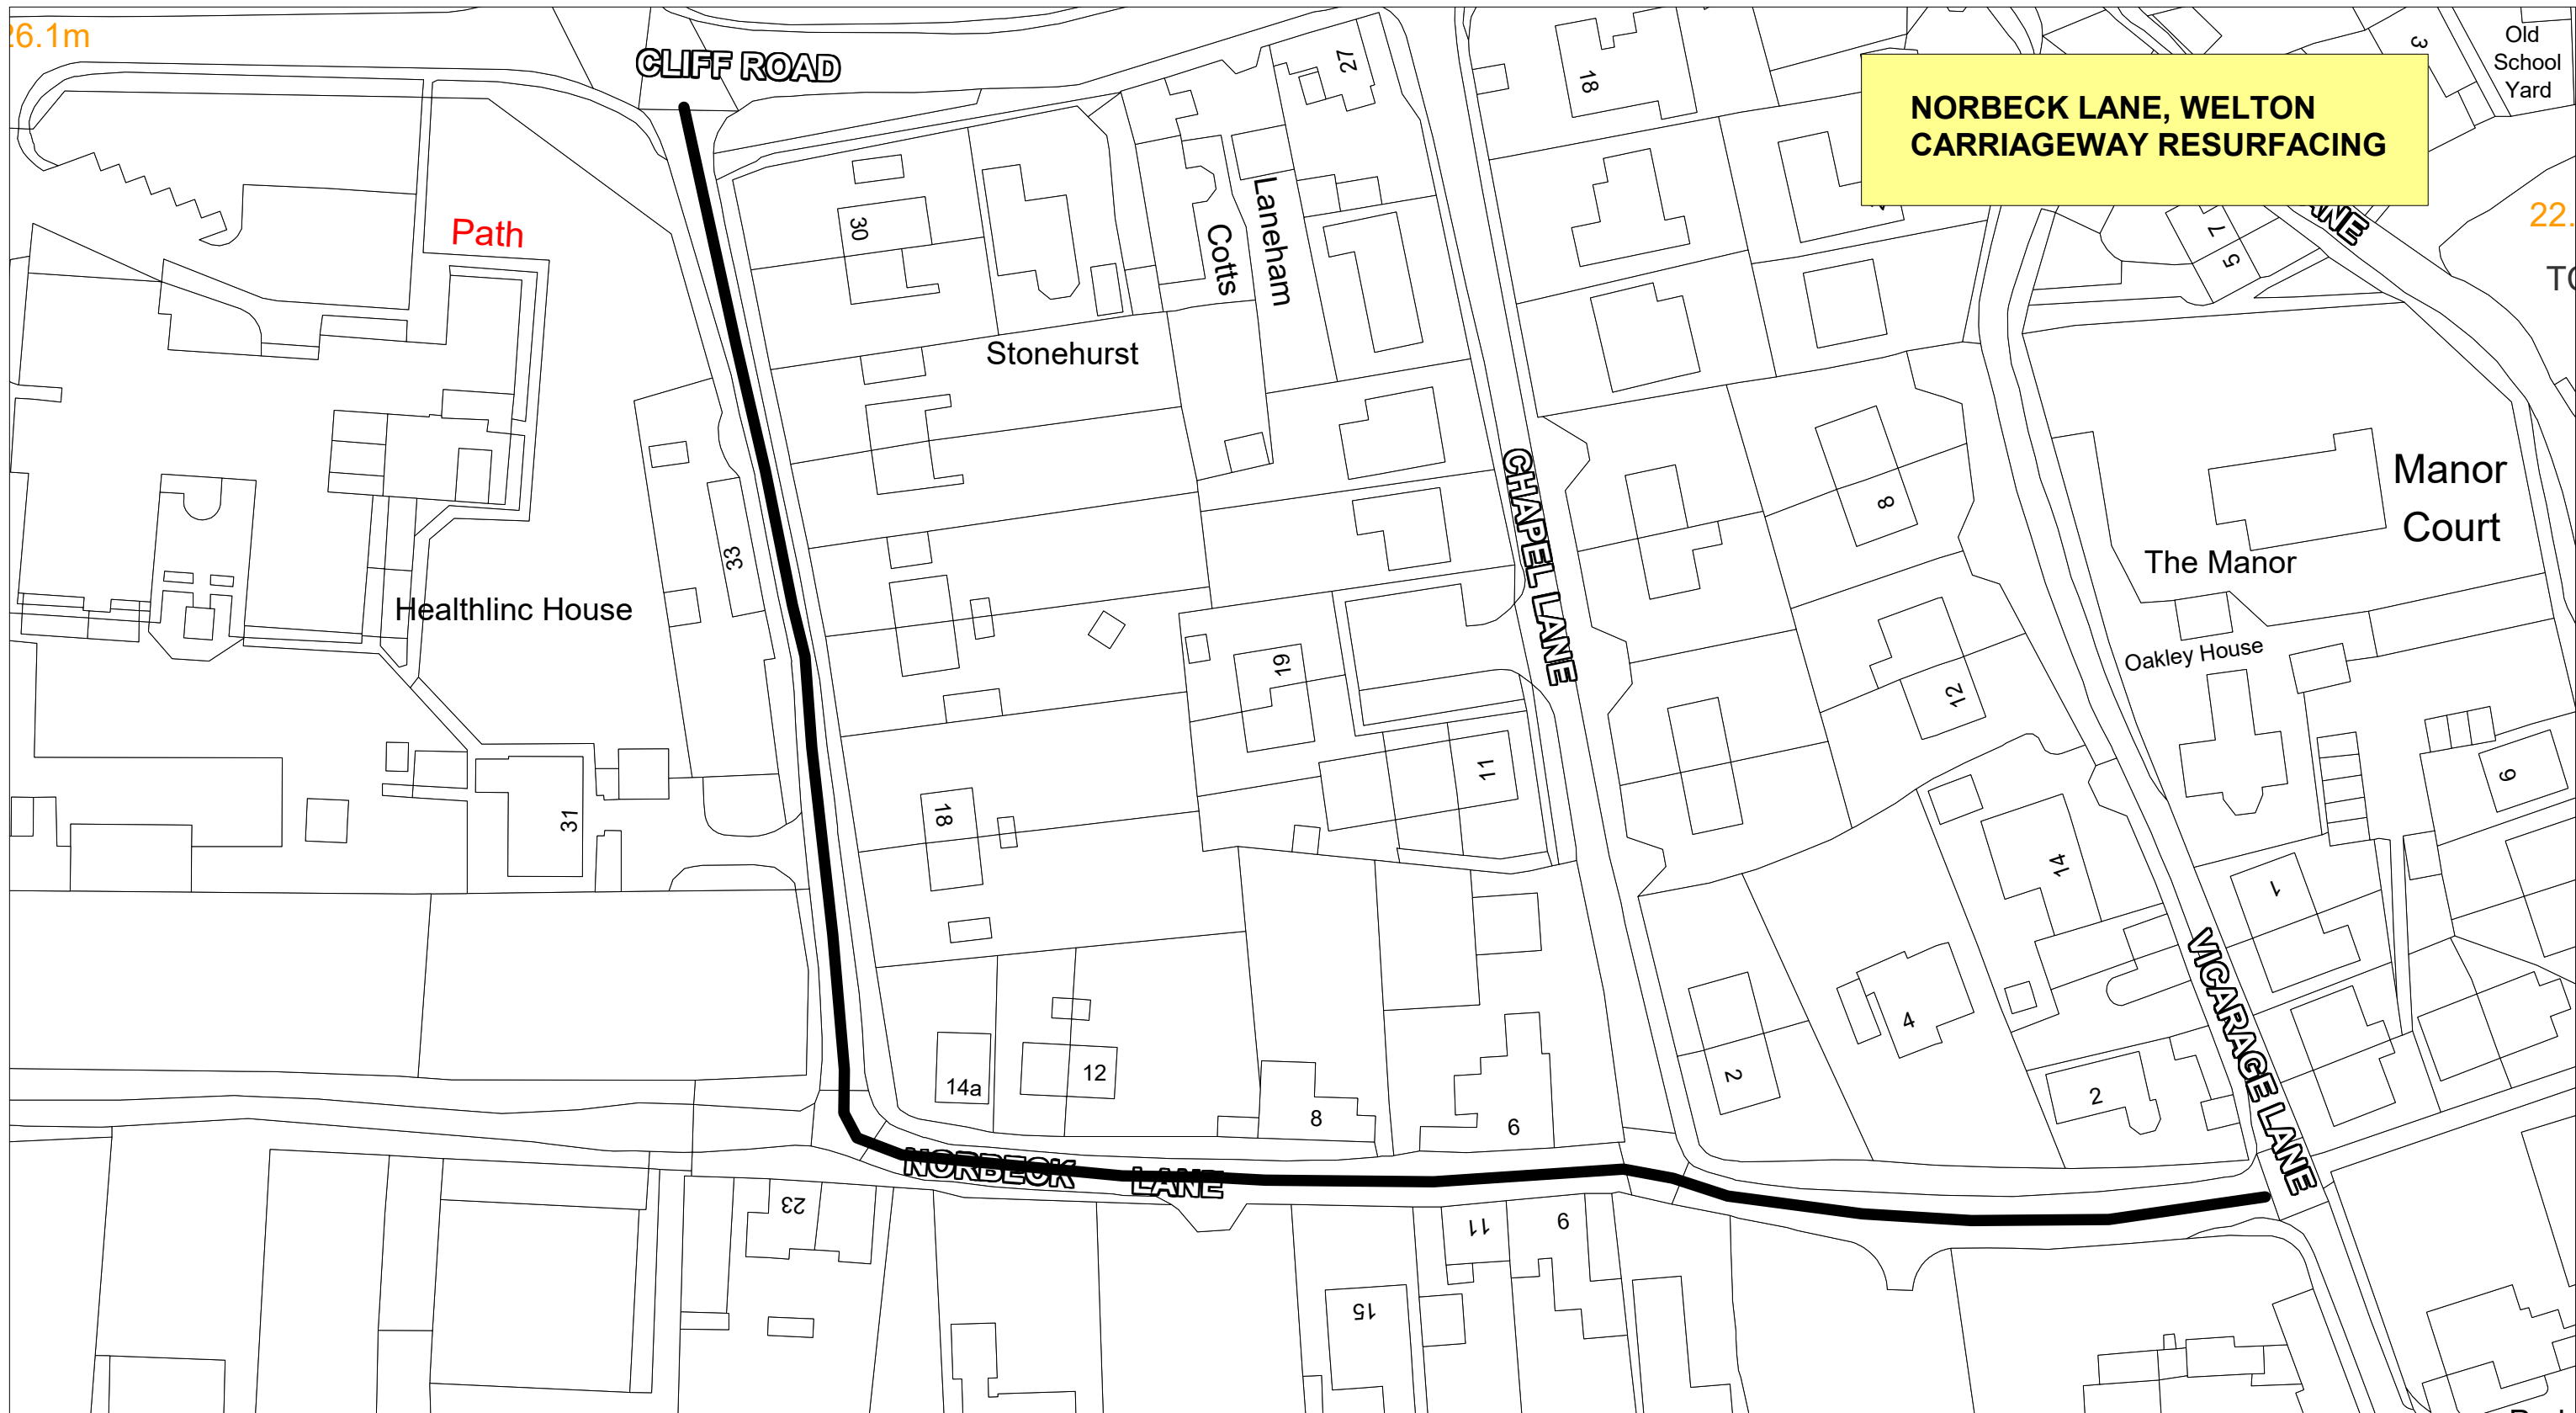

**CHAPLE LANE, WELTON
CARRIAGEWAY RESURFACING**

**VICARAGE LANE, WELTON
CARRIAGEWAY RESURFACING**

**Place Directorate
Lincolnshire County Council**

LINCOLNSHIRE COUNTY COUNCIL
 Reproduced from the OS Mapping with the permission
 of the Controller of Her Majesty's Stationery Office (C) Crown
 Copyright. Unauthorised reproduction infringes Crown
 Copyright and may lead to civil proceedings.
OS LICENCE 100025370

**NORBECK LANE, WELTON
CARRIAGEWAY RESURFACING**