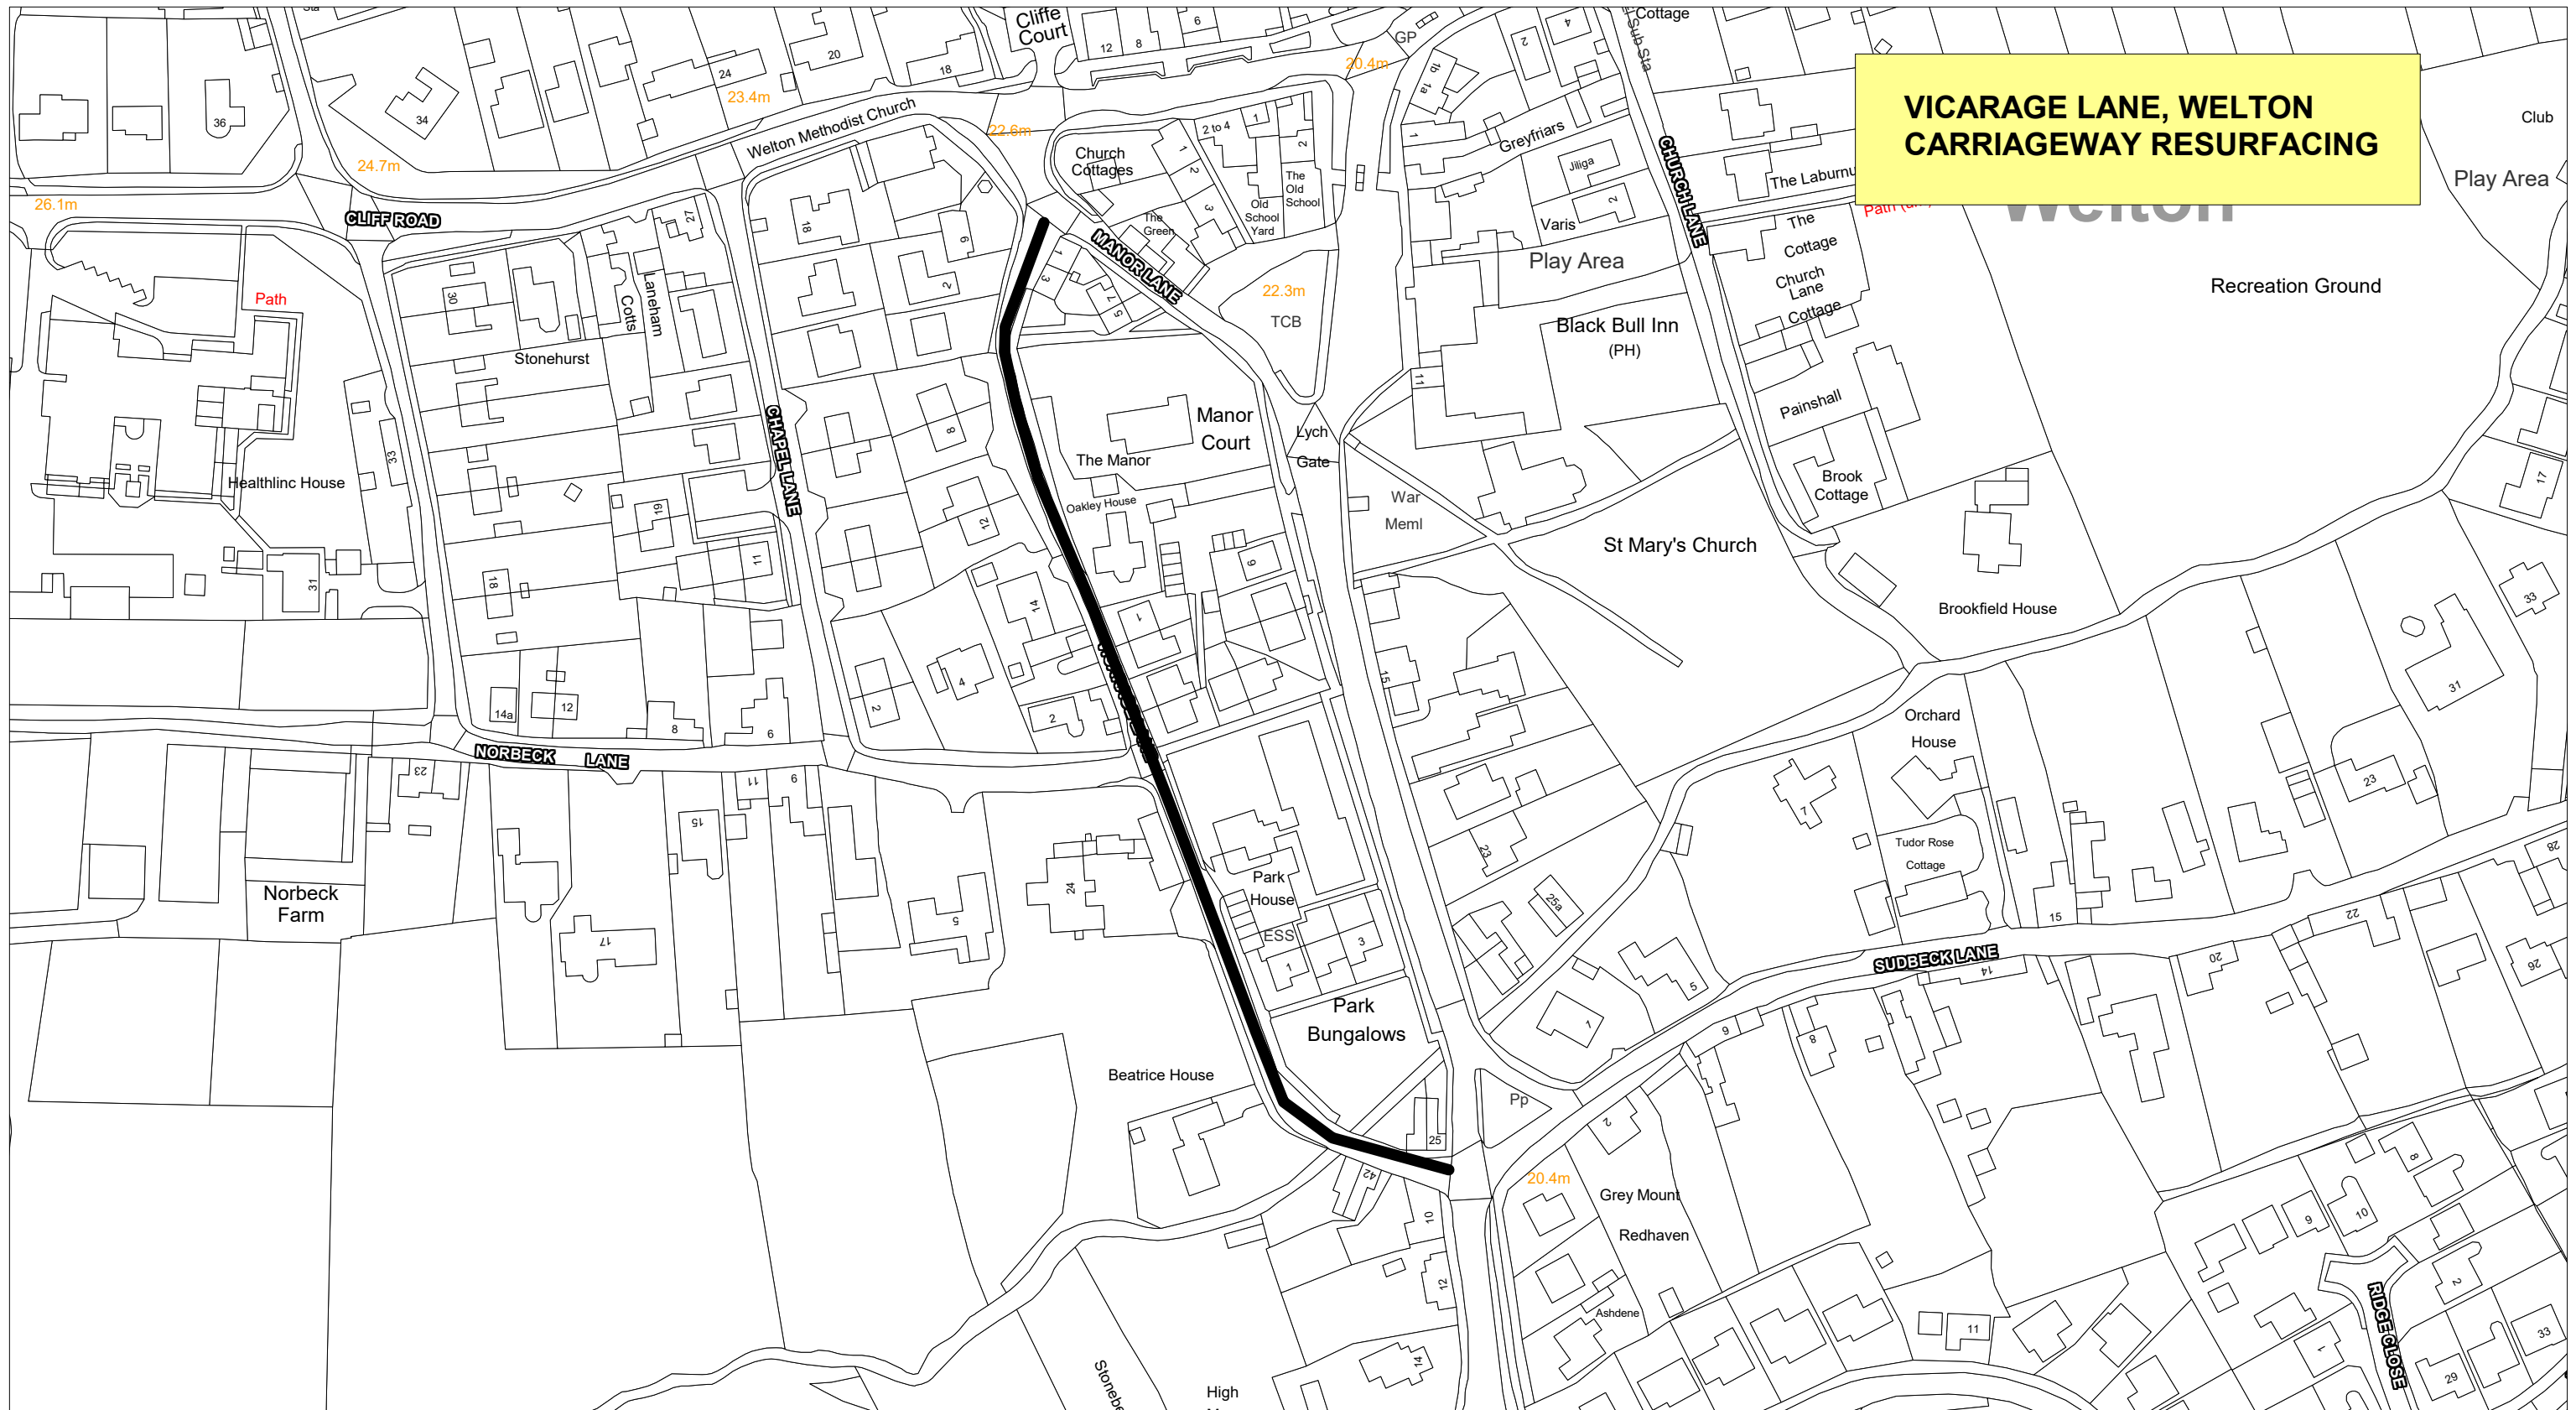

**CHAPLE LANE, WELTON
CARRIAGEWAY RESURFACING**

**VICARAGE LANE, WELTON
CARRIAGEWAY RESURFACING**

**Place Directorate
Lincolnshire County Council**

LINCOLNSHIRE COUNTY COUNCIL
 Reproduced from the OS Mapping with the permission
 of the Controller of Her Majesty's Stationery Office (C) Crown
 Copyright. Unauthorised reproduction infringes Crown
 Copyright and may lead to civil proceedings.
OS LICENCE 100025370

**NORBECK LANE, WELTON
CARRIAGEWAY RESURFACING**