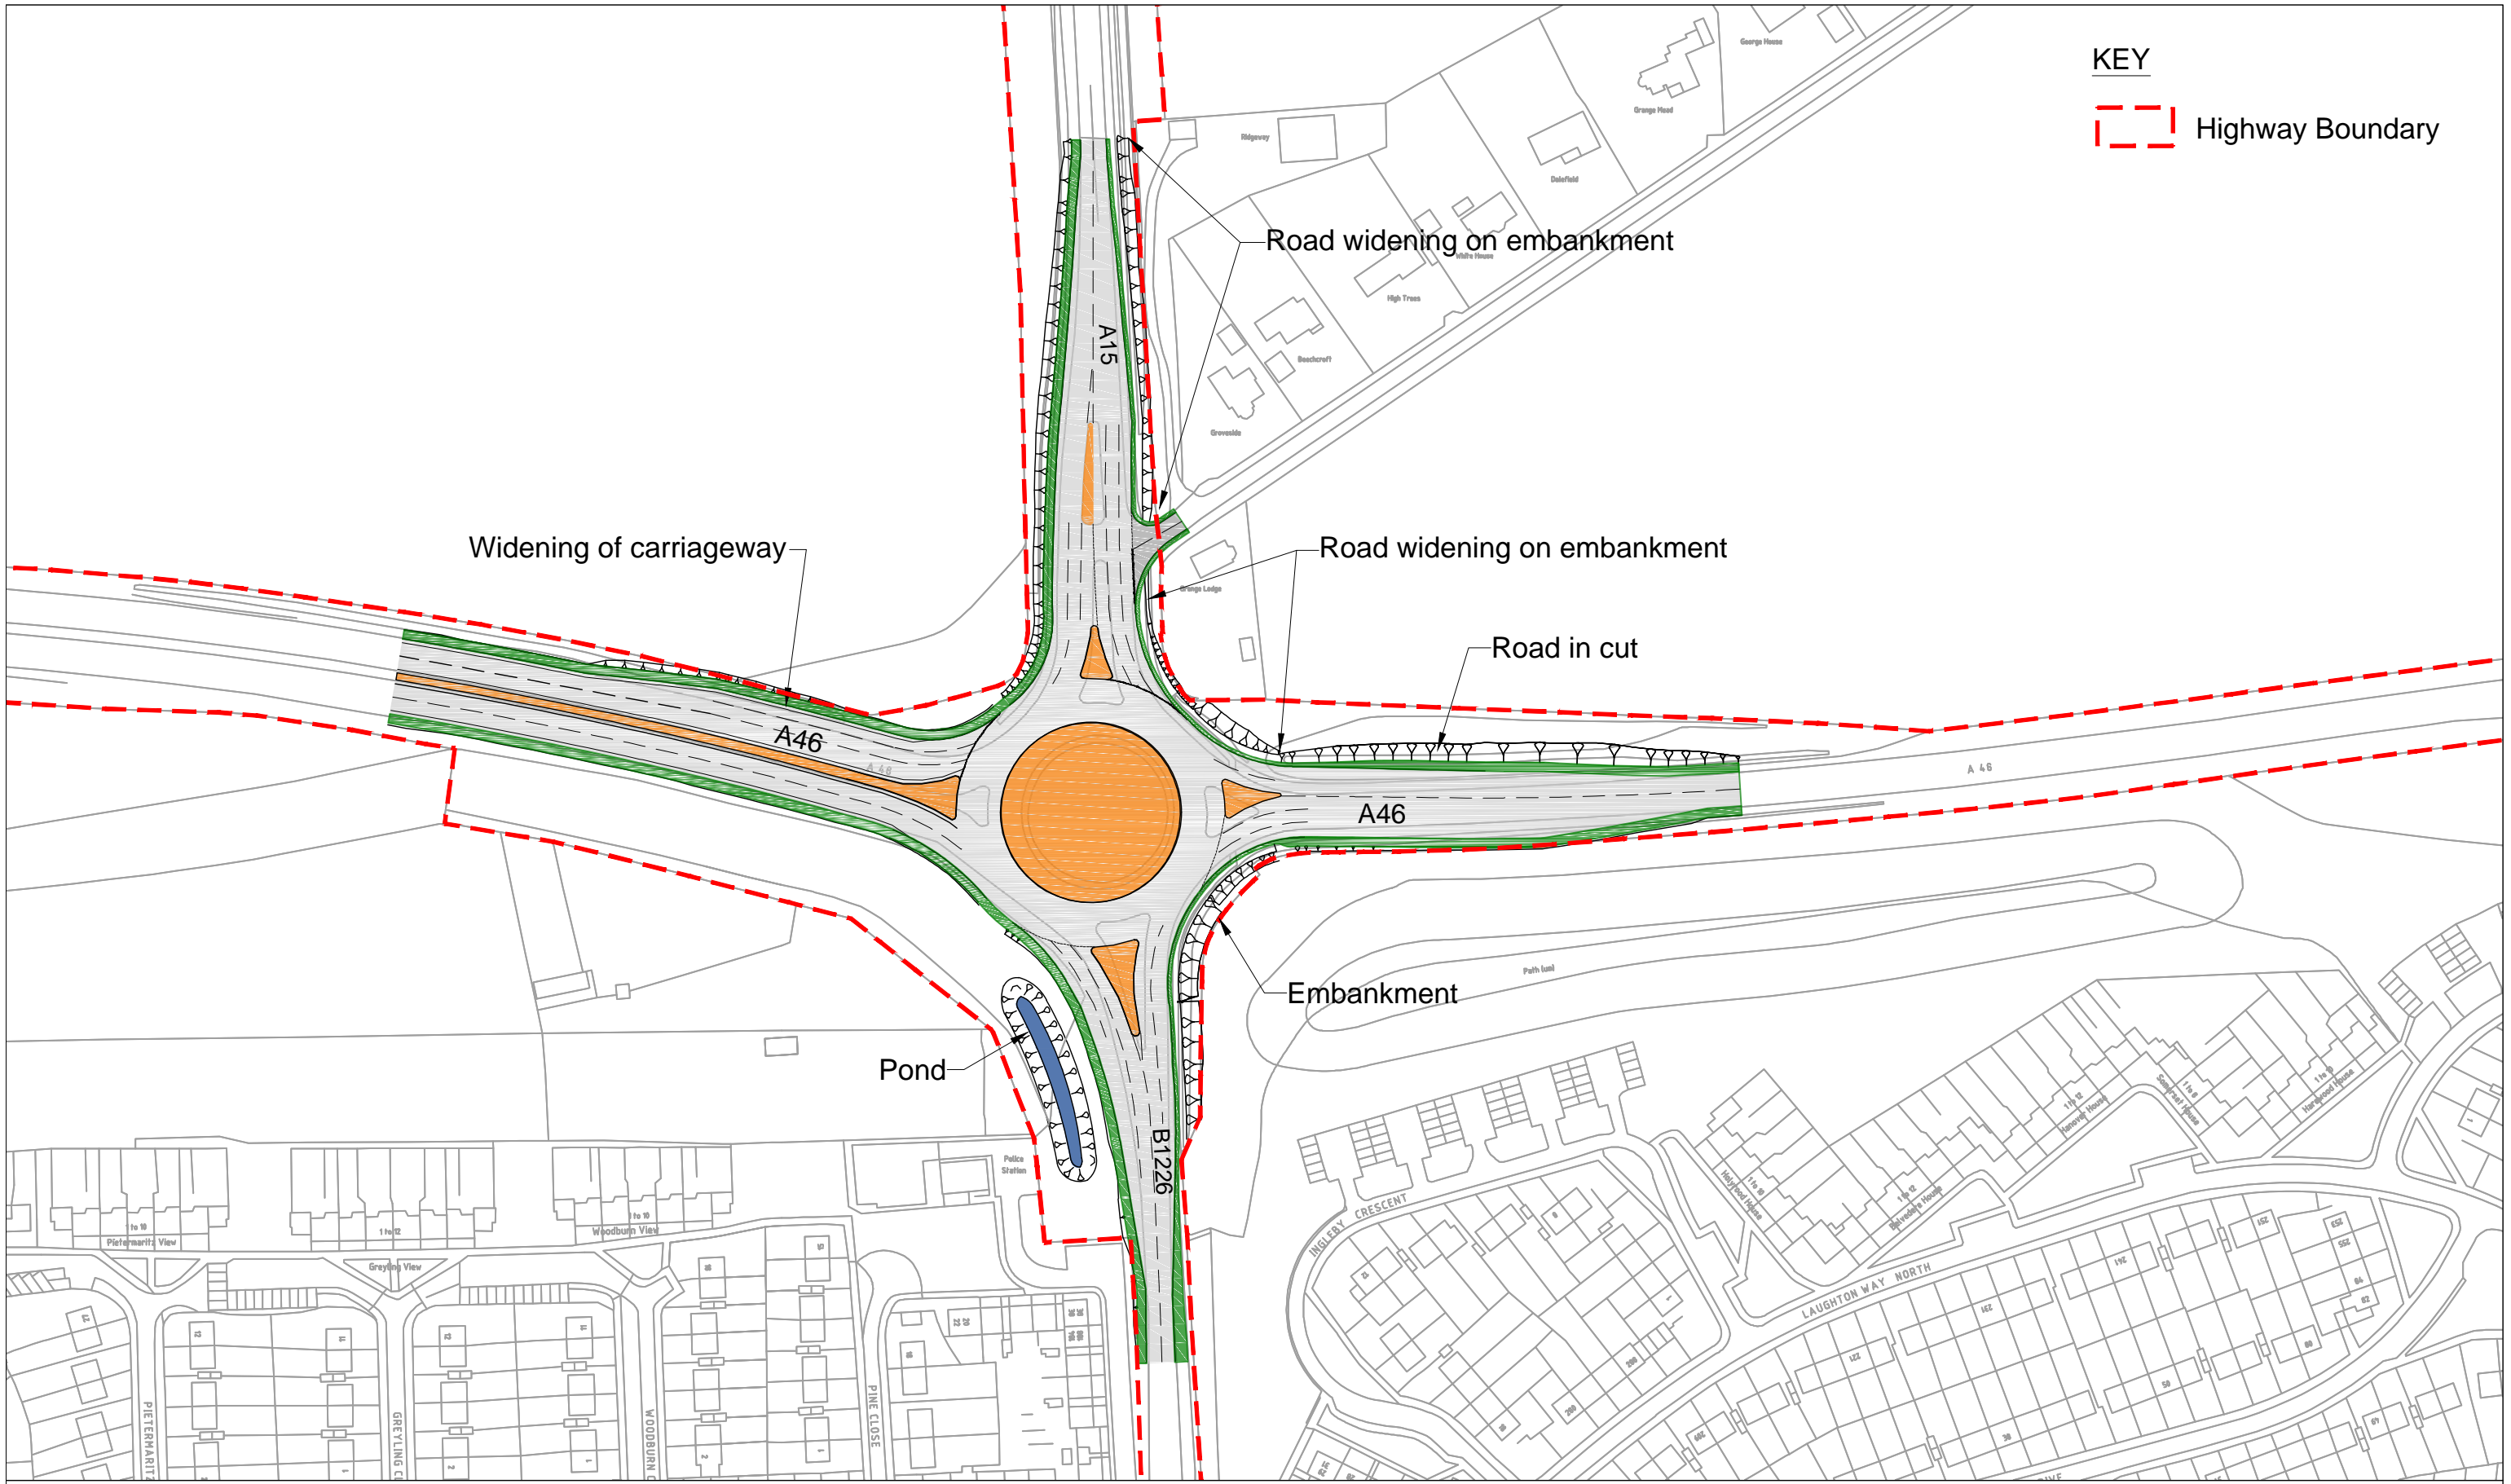

KEY

 Highway Boundary

LINCOLNSHIRE COUNTY COUNCIL - Reproduced from Ordnance Survey material with the permission of Ordnance Survey on behalf of the Controller of Her Majesty's Stationery Office © Crown copyright. Unauthorised reproduction infringes Crown copyright and may lead to prosecution or civil proceedings. OS Licence 100025370

RISEHOLME ROUNDABOUT