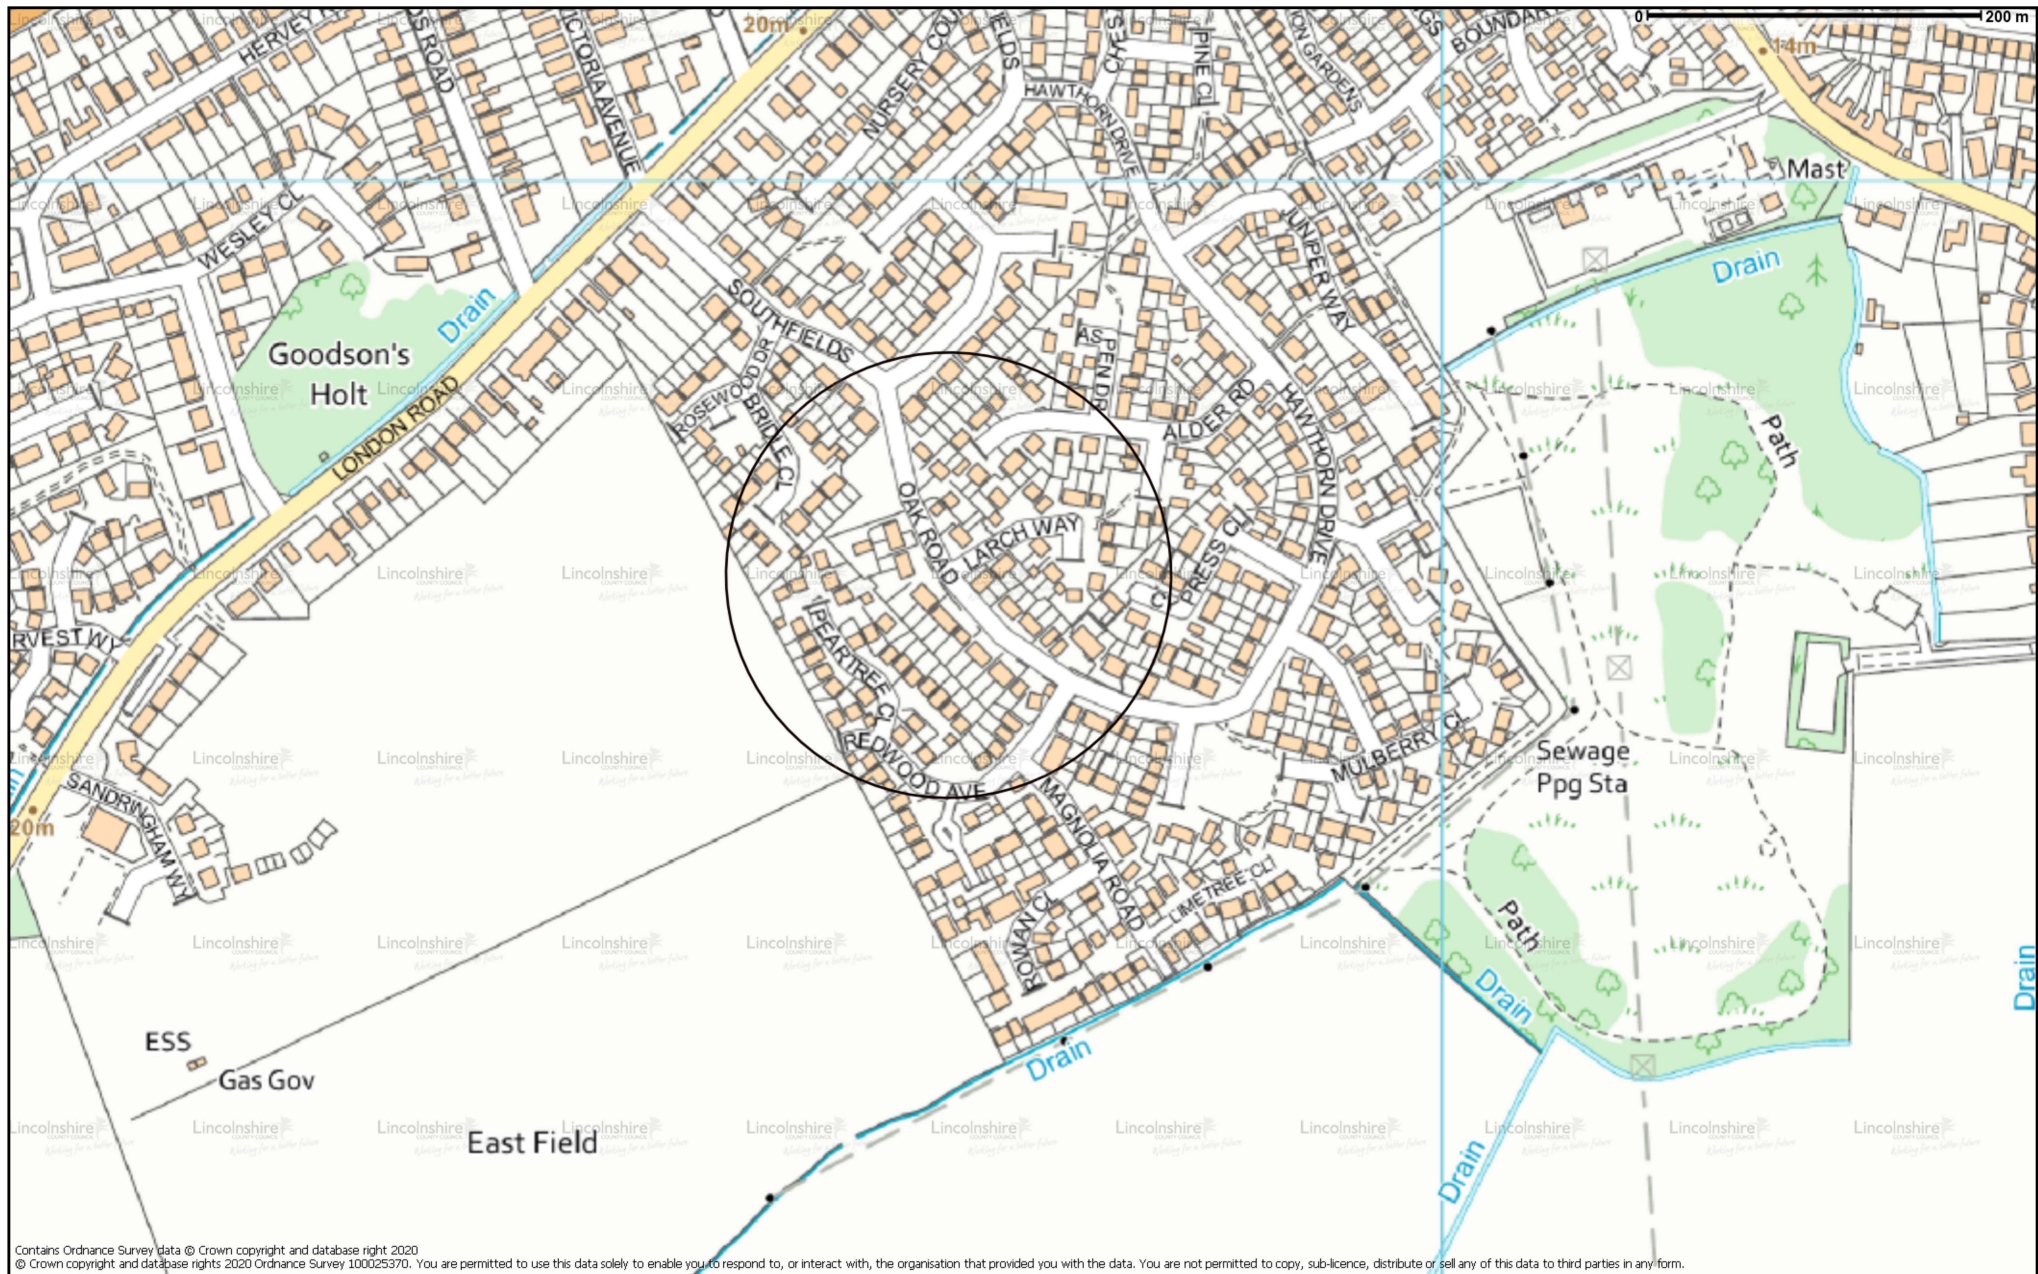

© Crown copyright and database rights 2020 Ordnance Survey 100025370. You are permitted to use this data solely to enable you to respond to, or interact with, the organisation that provided you with the data. You are not permitted to copy, sub-licence, distribute

© Crown copyright and database rights 2020 Ordnance Survey 100025370. You are permitted to use this data solely to enable you to respond to, or interact with, the organisation that provided you with the data. You are not permitted to copy, sub-licence, distribute or sell any of this data to third parties in any form.

44110831 Oak Road Sleaford

S58 Plan

Contains Ordnance Survey data © Crown copyright and database right 2020.
 © Crown copyright and database rights 2020 Ordnance Survey 100025370. You are permitted to use this data solely to enable you to respond to, or interact with, the organisation that provided you with the data. You are not permitted to copy, sub-licence, distribute or sell any of this data to third parties in any form.

Scale 1:4536

Oak Way, Sleaford
Proposed Section 58 Location Plan