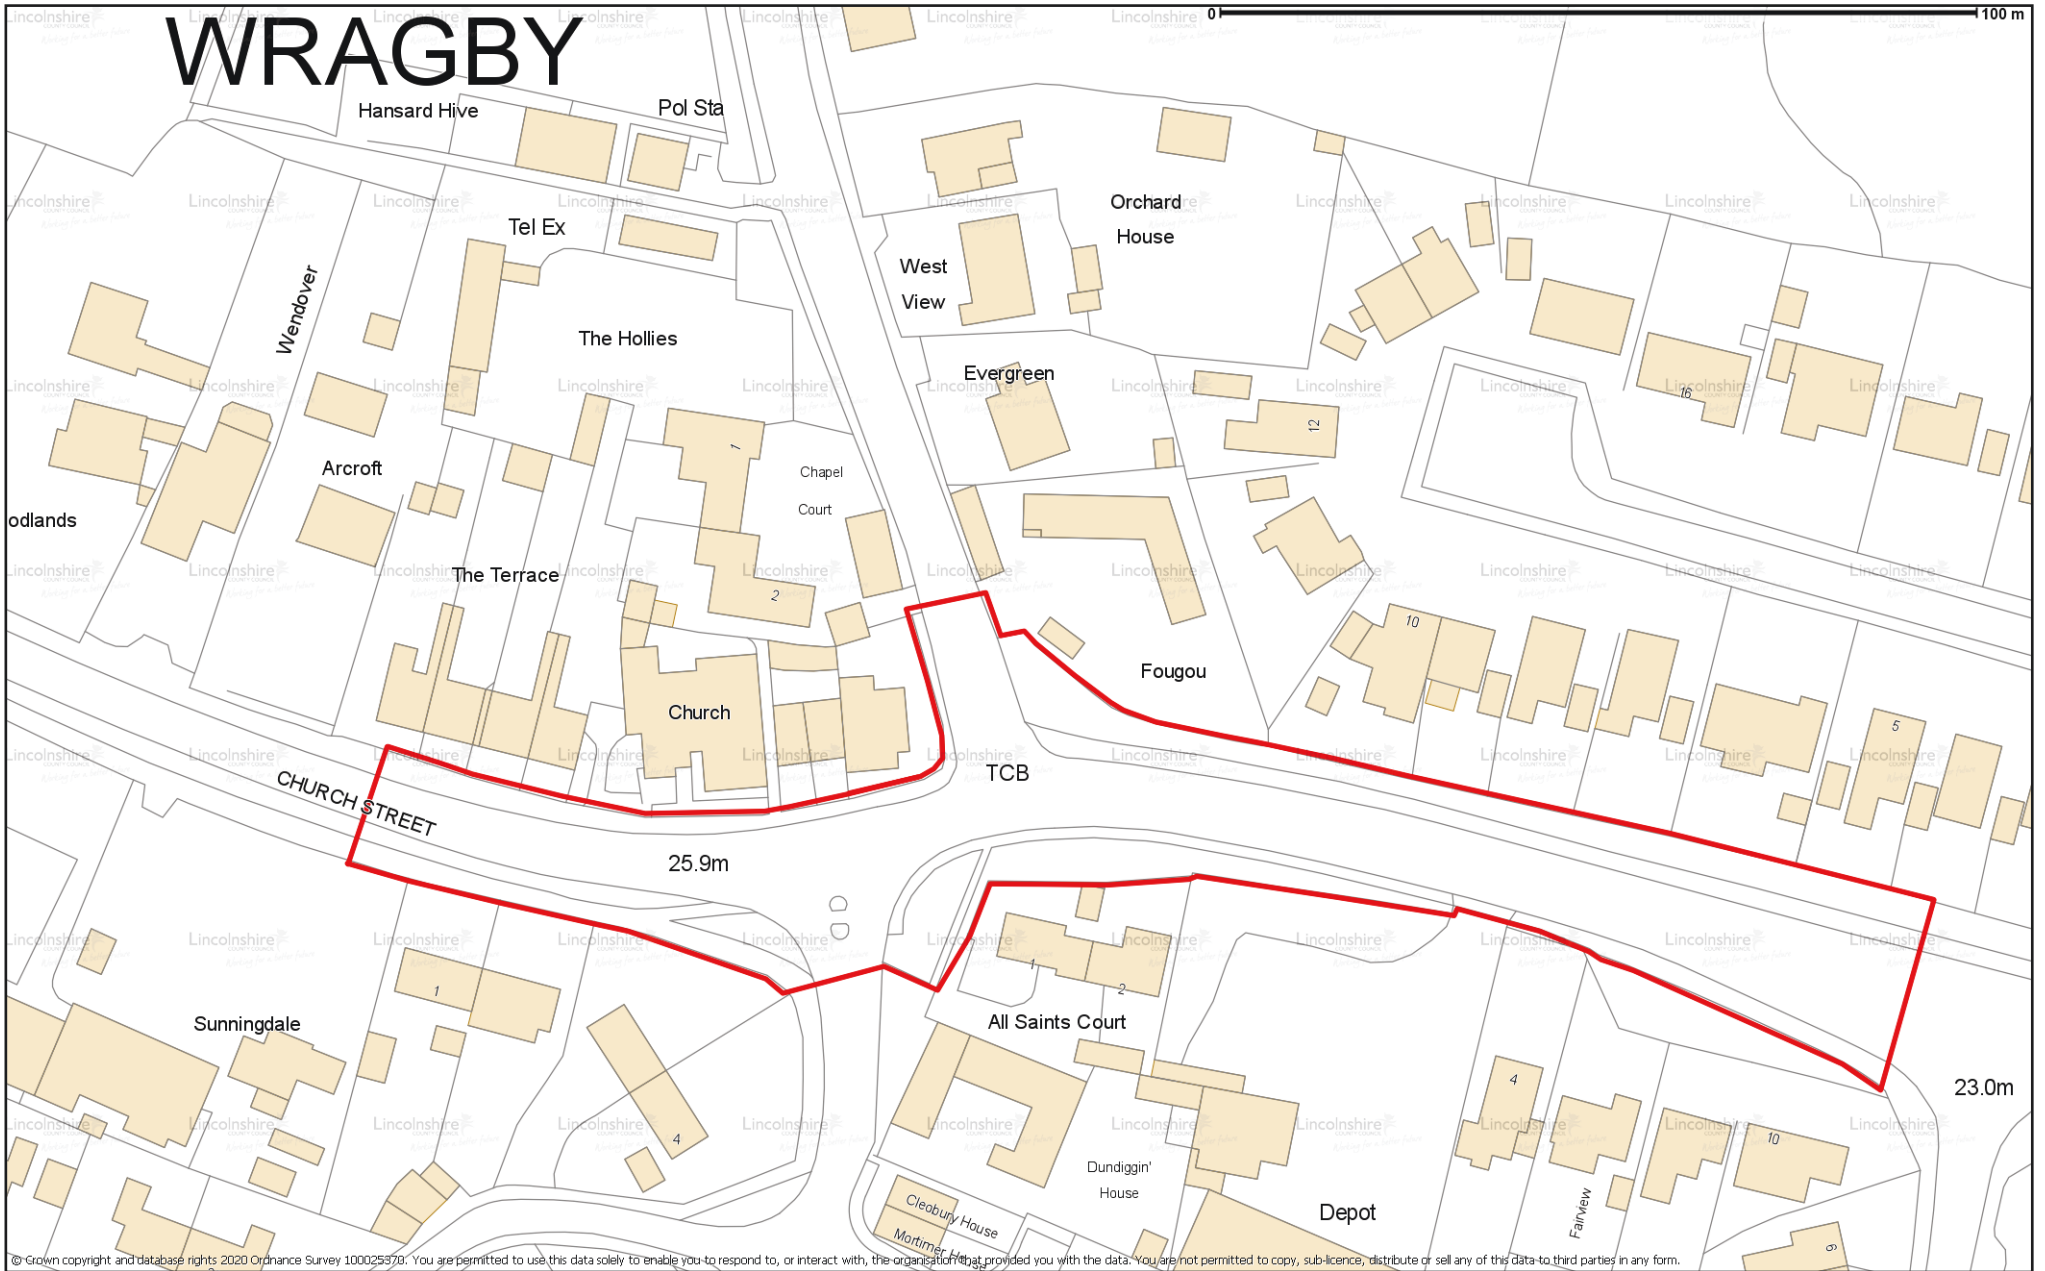

# WRAGBY

© Crown copyright and database rights 2020 Ordnance Survey 100025370. You are permitted to use this data solely to enable you to respond to, or interact with, the organisation that provided you with the data. You are not permitted to copy, sub-licence, distribute or sell any of this data to third parties in any form.

© Crown copyright and database rights 2020 Ordnance Survey 100025370. You are permitted to use this data solely to enable you to respond to, or interact with, the organisation that provided you with the data. You are not permitted to copy, sub-licence, distribute or sell any of this data to third parties in any form.

**Technical Service Partnership**  
Scale 1:1000

**A158 Horncastle Rd**  
**Section 58 Location**