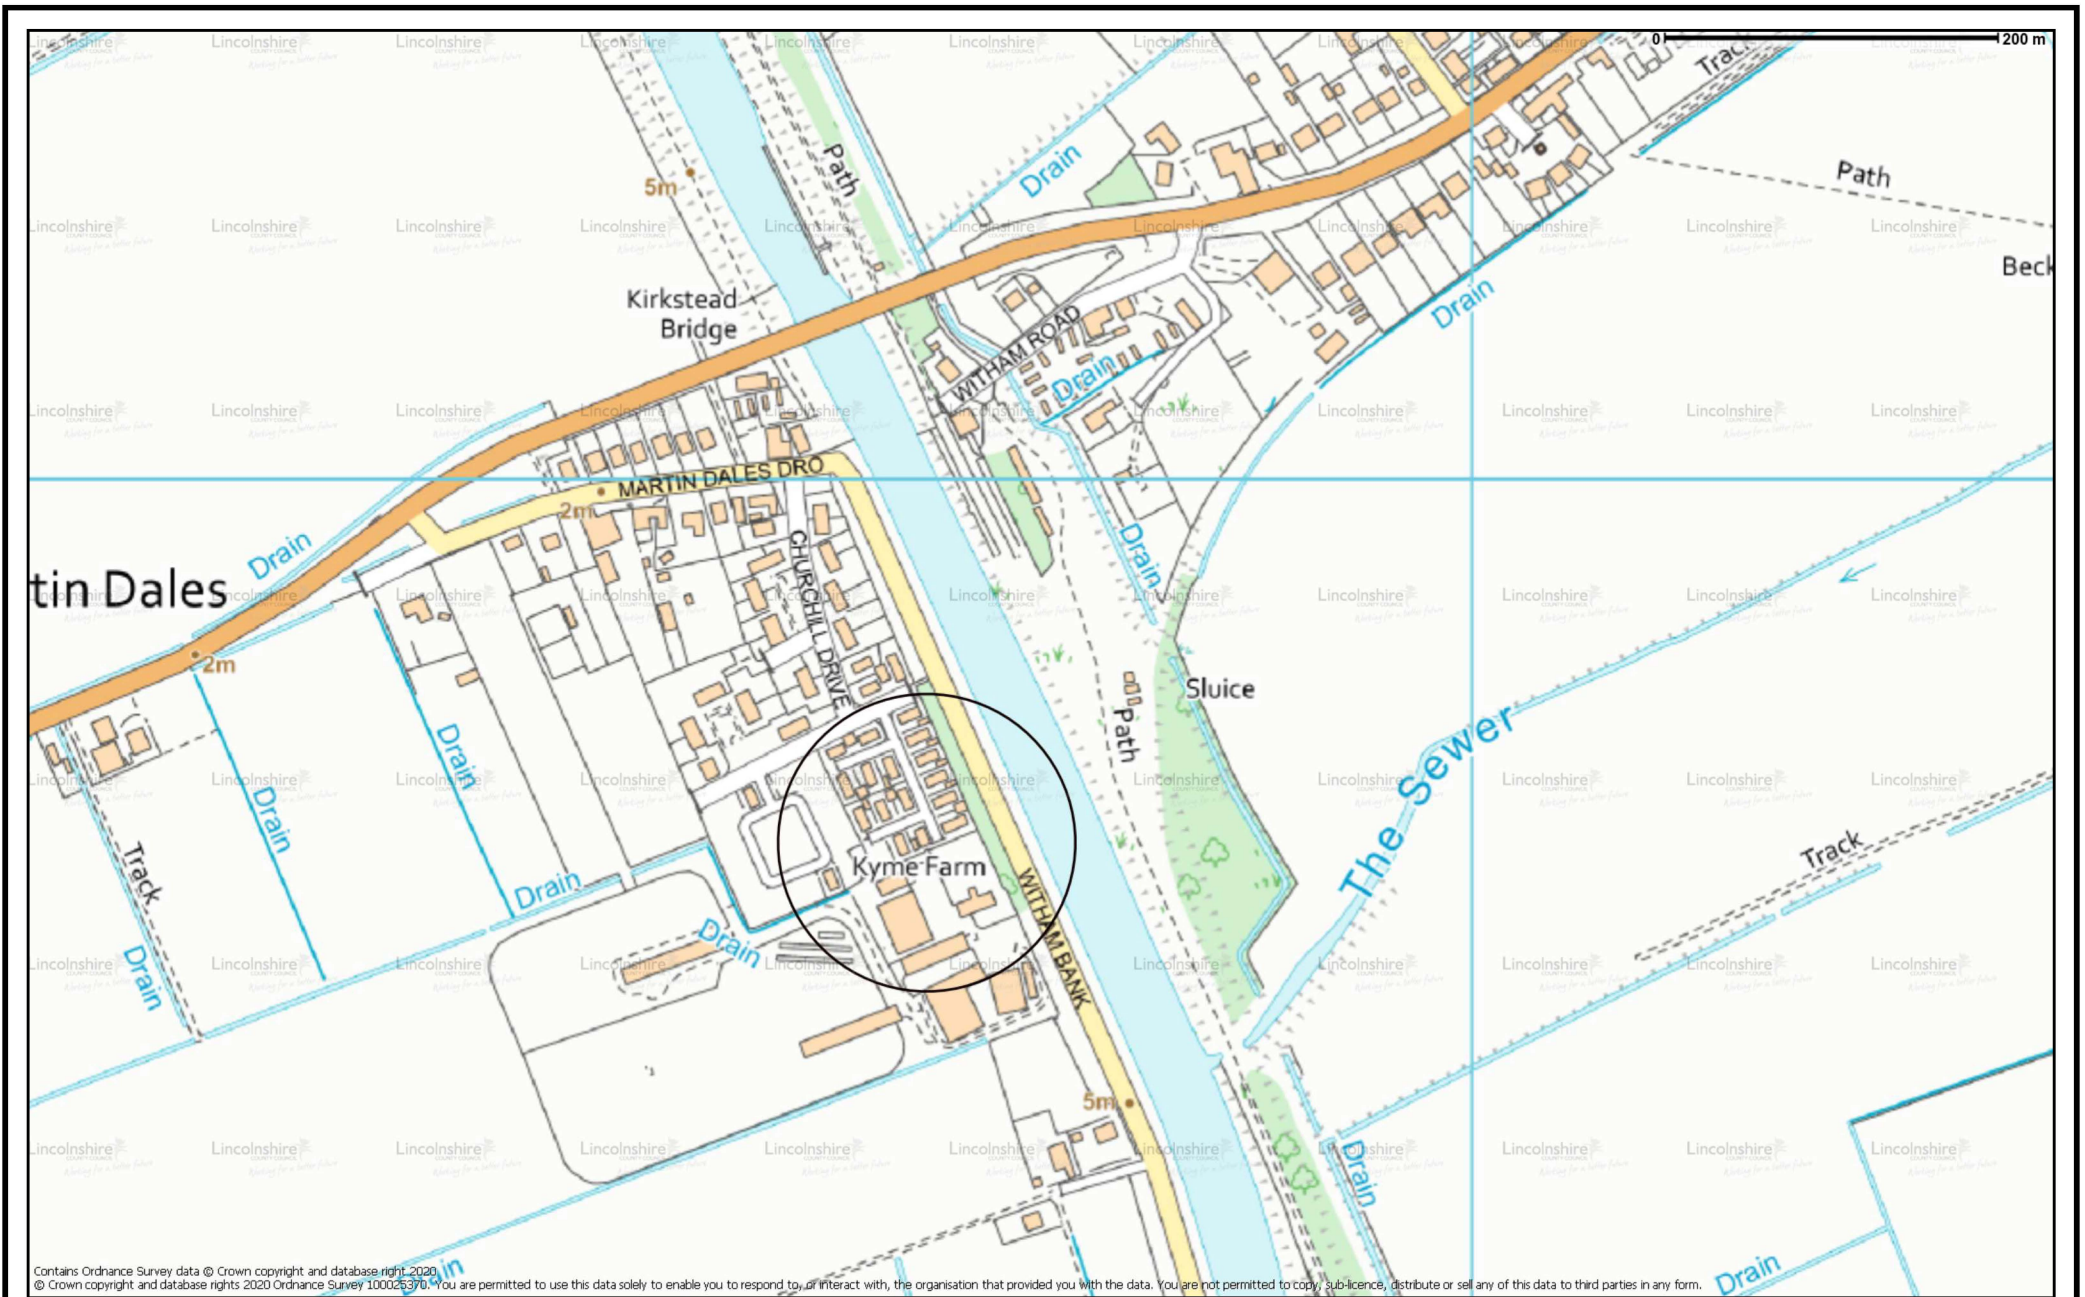

© Crown copyright and database rights 2020 Ordnance Survey 100025370. You are permitted to use this data solely to enable you to respond to, or interact with, the organisation that provided you with the data. You are not permitted to copy, sub-licence, distribute

© Crown copyright and database rights 2020 Ordnance Survey 100025370. You are permitted to use this data solely to enable you to respond to, or interact with, the organisation that provided you with the data. You are not permitted to copy, sub-licence, distribute or sell any of this data to third parties in any form.

**44107844 CHURCHILL DRIVE ,
MARTIN DALES**
S58 Plan

Contains Ordnance Survey data © Crown copyright and database right 2020.
 © Crown copyright and database rights 2020 Ordnance Survey 100025370. You are permitted to use this data solely to enable you to respond to, or interact with, the organisation that provided you with the data. You are not permitted to copy, sub-licence, distribute or sell any of this data to third parties in any form.

Scale 1:4536

Churchill Drive, Martin Dales

Section 58 Location Plan