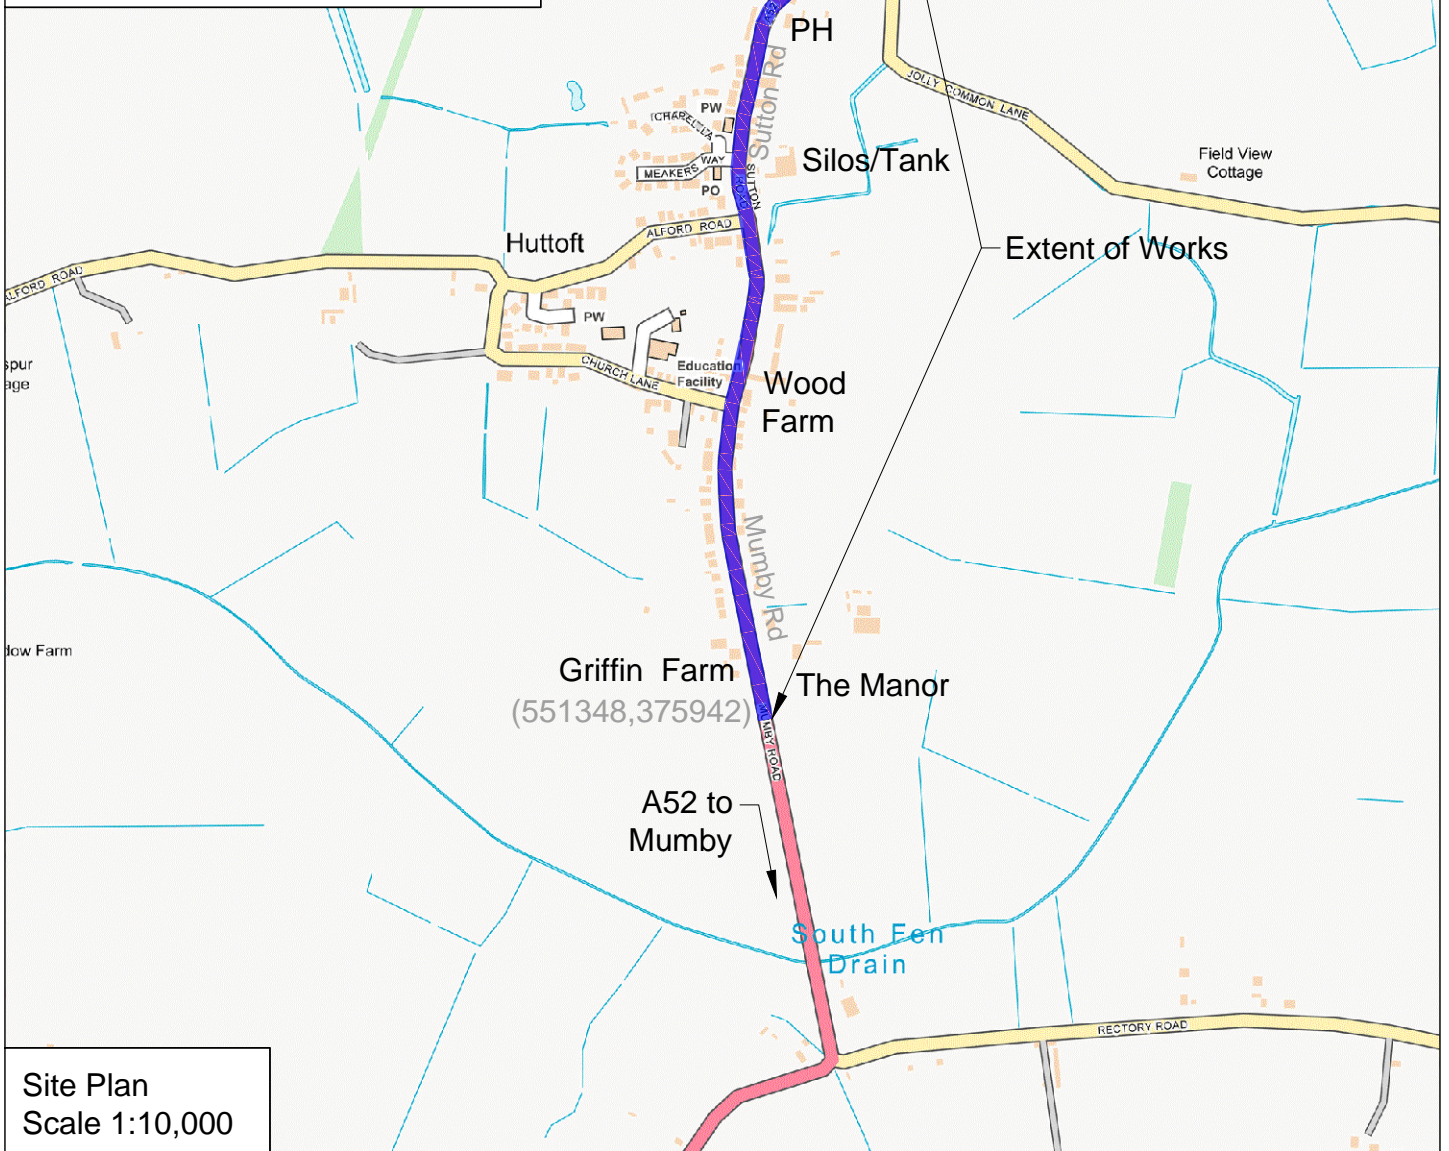

Site Location

Location Plan
Scale 1:100,000

 Extents of Works

Site Plan
Scale 1:10,000

Scale: 1:10,000 (Do not scale from this drawing)
@A4 1:100,000

TITLE
A52 HUTTOFT PRN
OVERVIEW PLAN

Lincolnshire
COUNTY COUNCIL
Highways Alliance