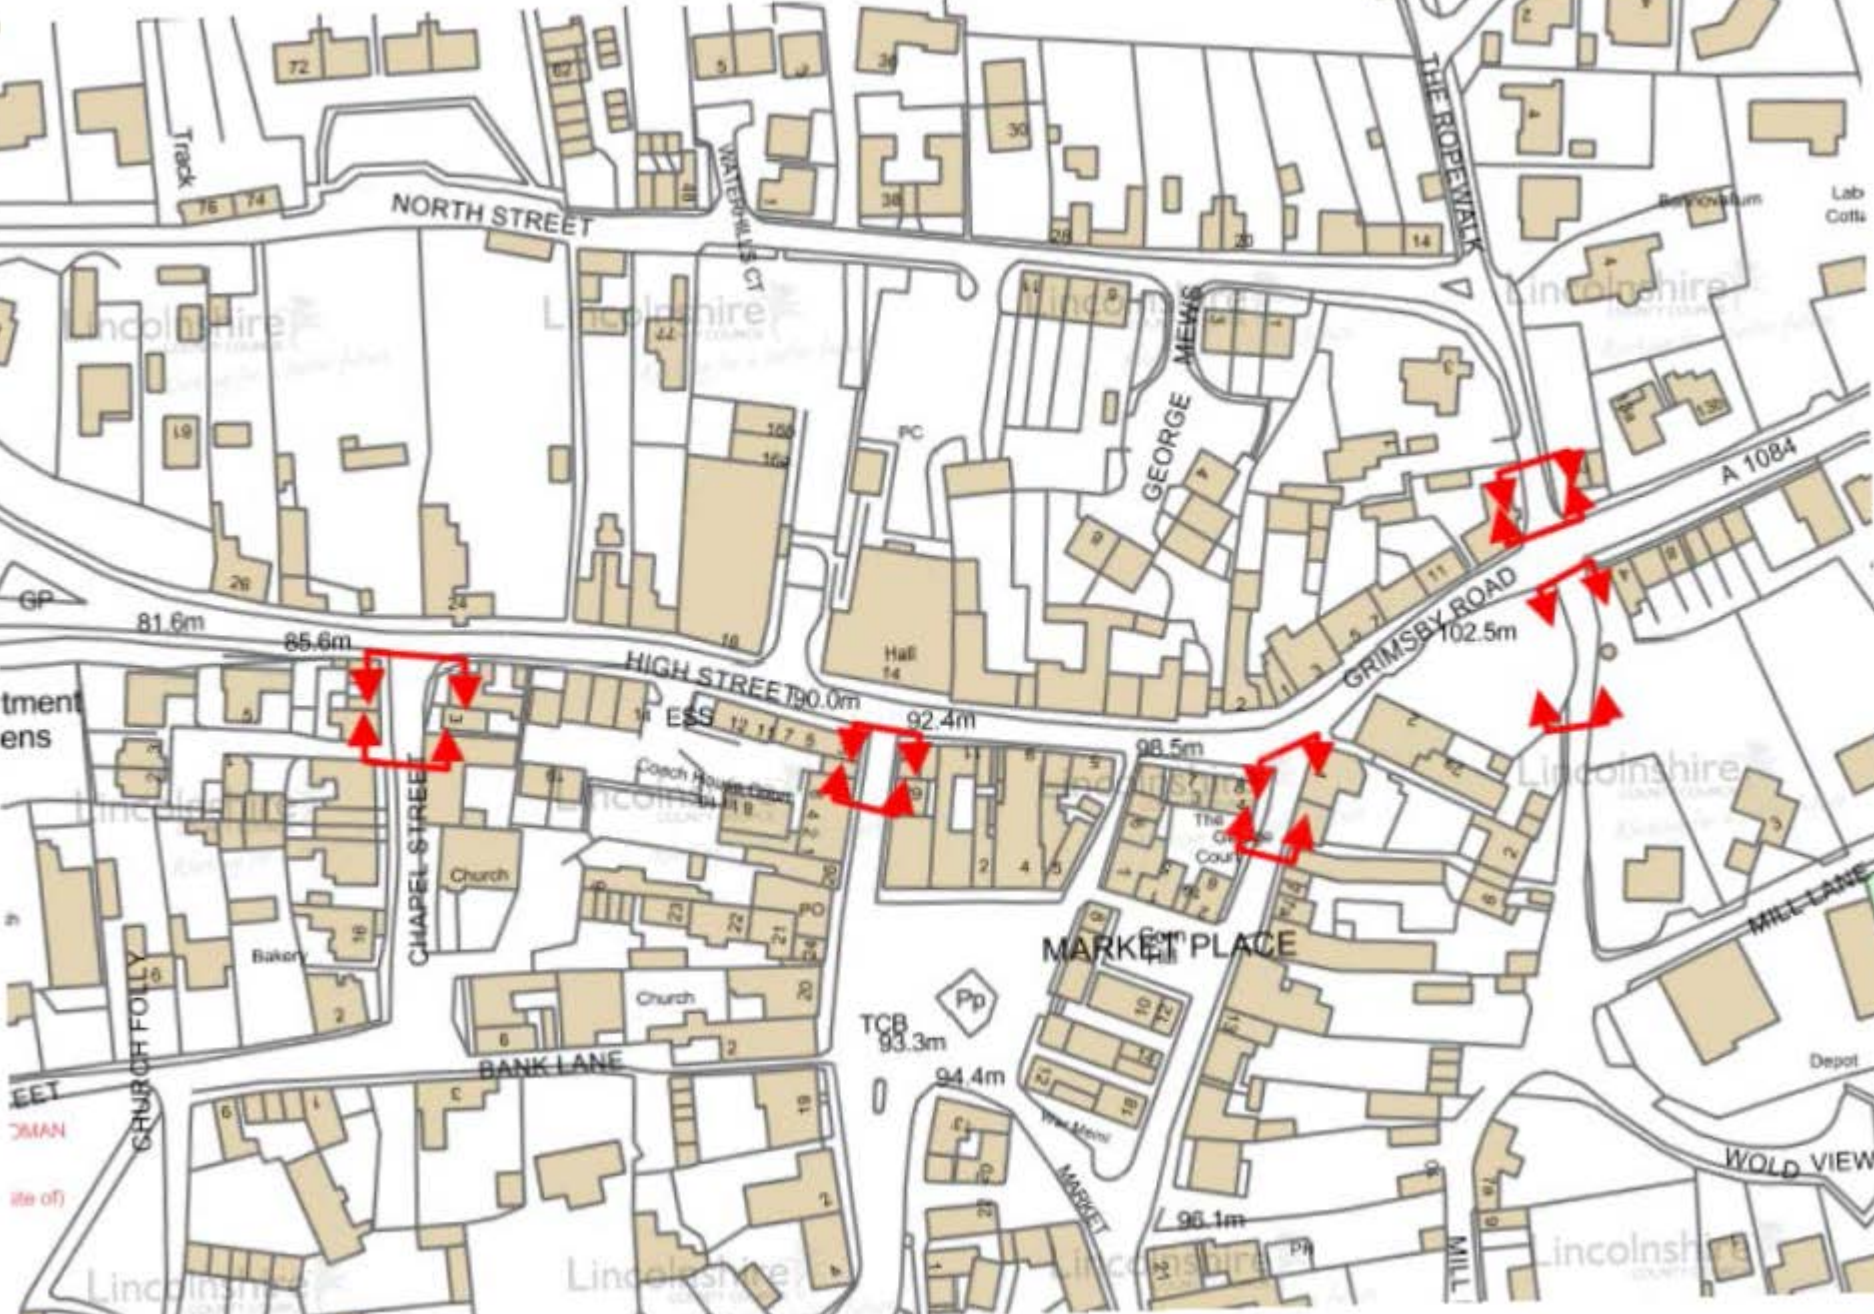

Lincolnshire

Lincolnshire

Lincolnshire

Lincolnshire

Lincolnshire

Lincolnshire

Hundon Walk House

CANADA LAKE

A1084

SOMERBY WOLD LANE

PW

Pit (dis)

BIGBY HILL

Pit (dis)

53m

75m

Somerby House

Grange Farm

Spa Top

A1084 Grimsby Road

A45

Lane Closure