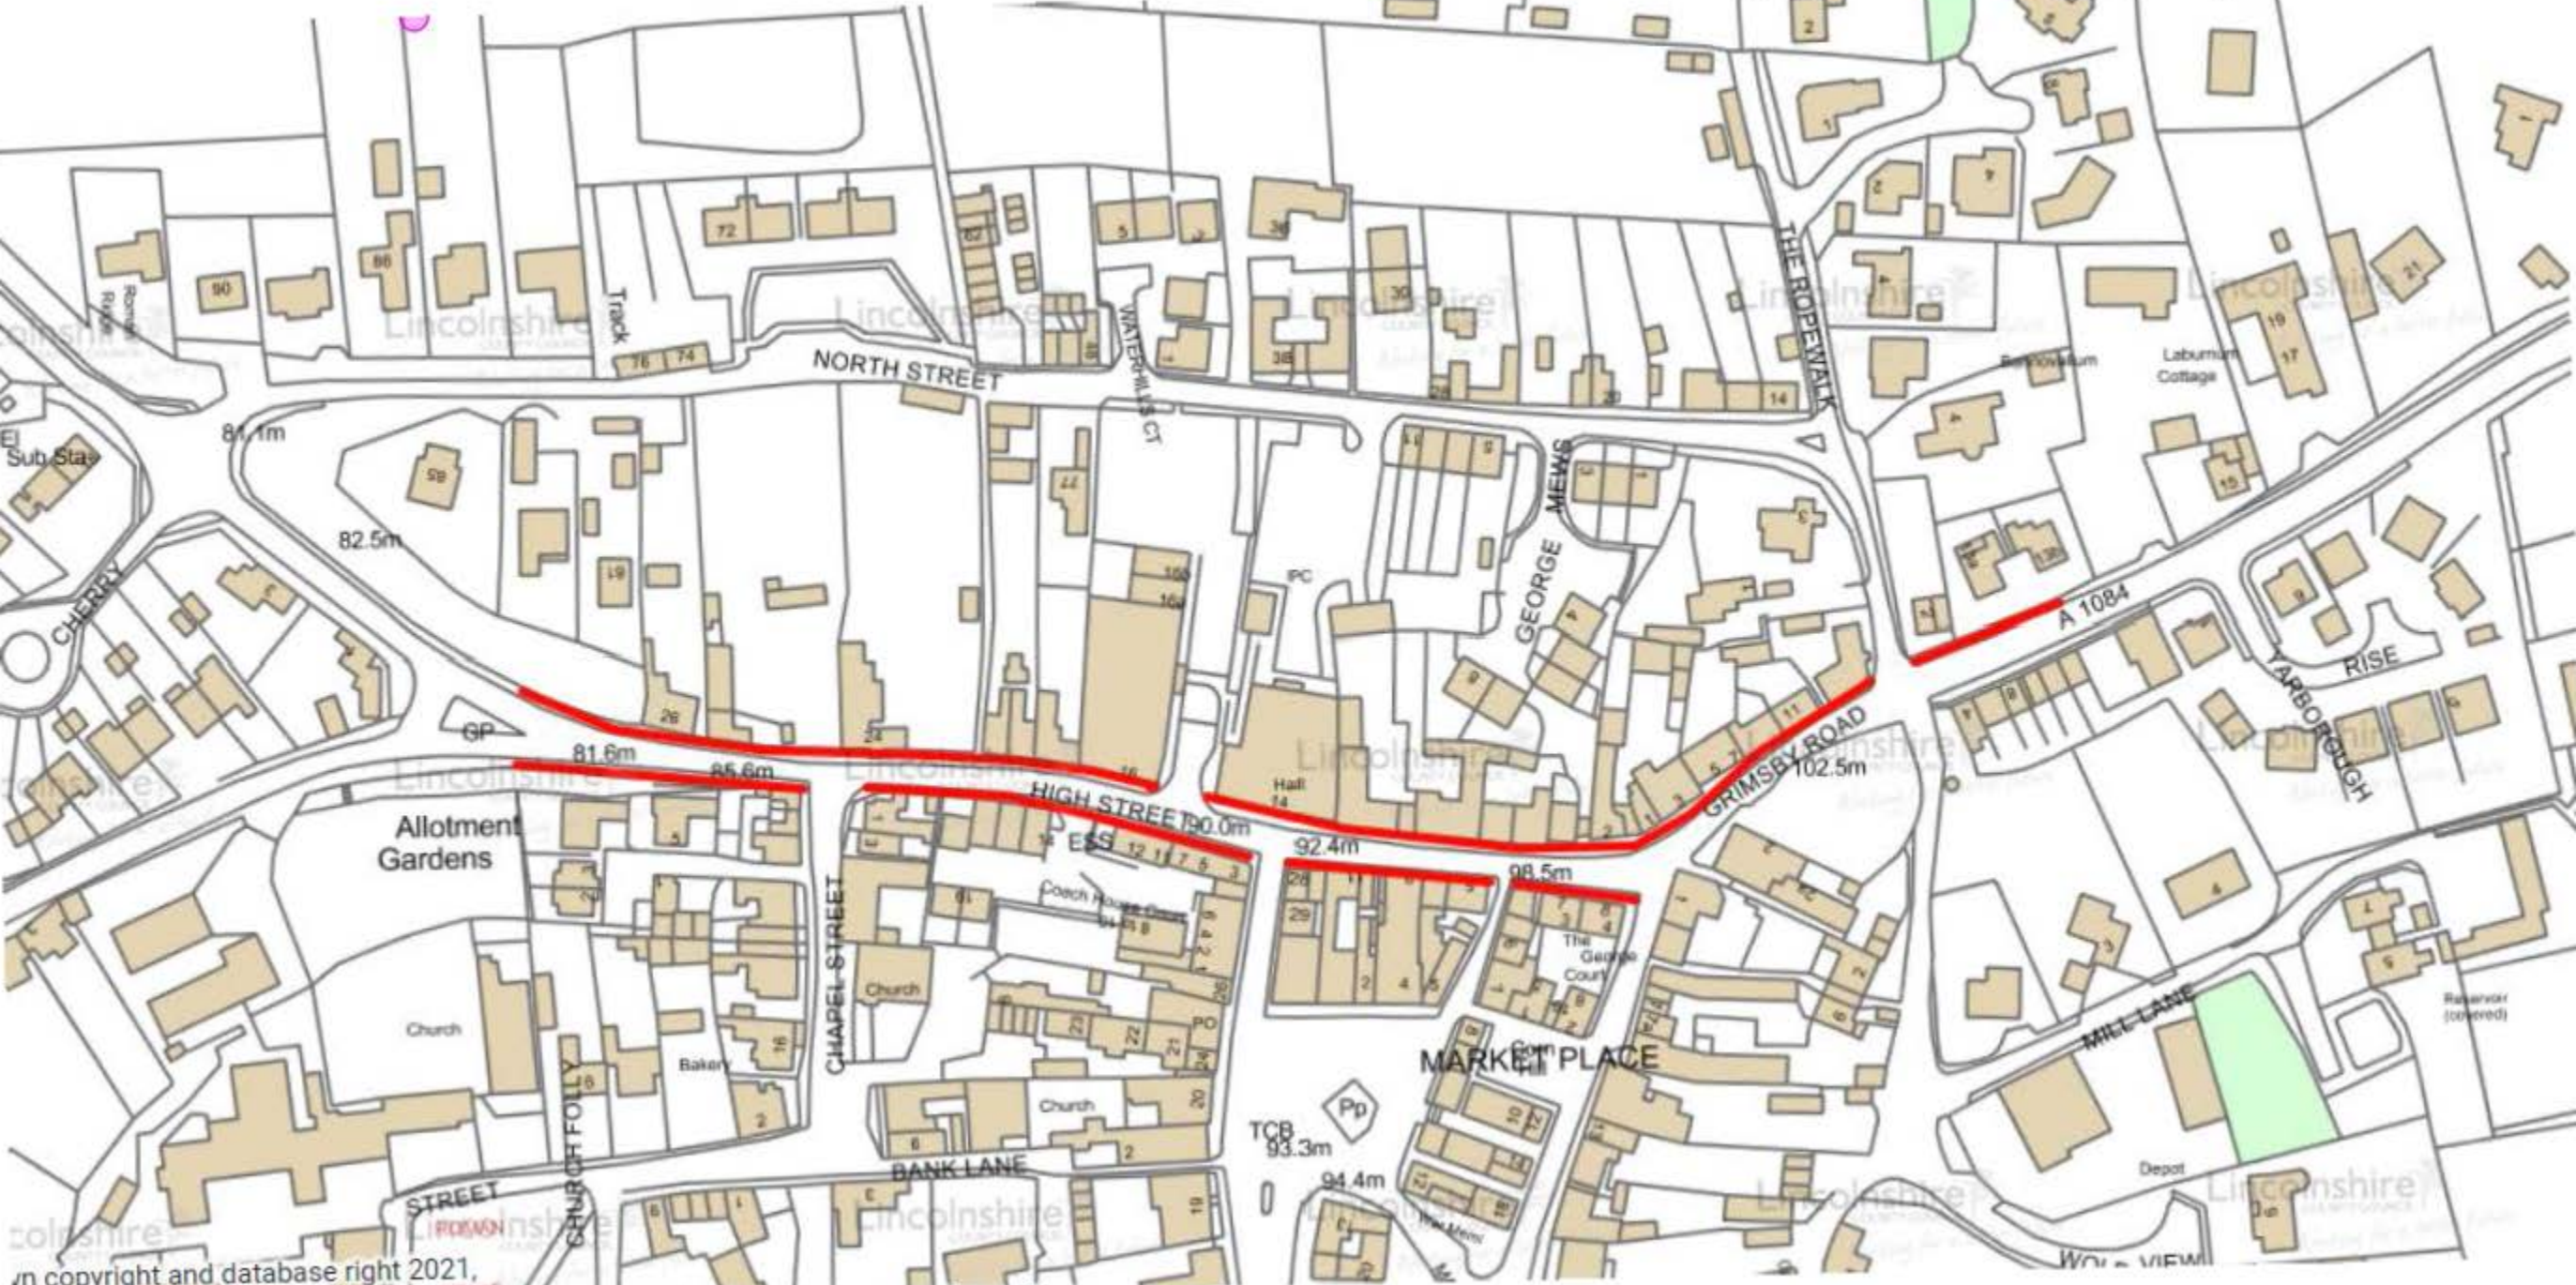

Lincolnshire

Lincolnshire

NORTH STREET

WATERMILLS CT

THE ROPEWALK

GEORGE MEWS

A 1084

RISE