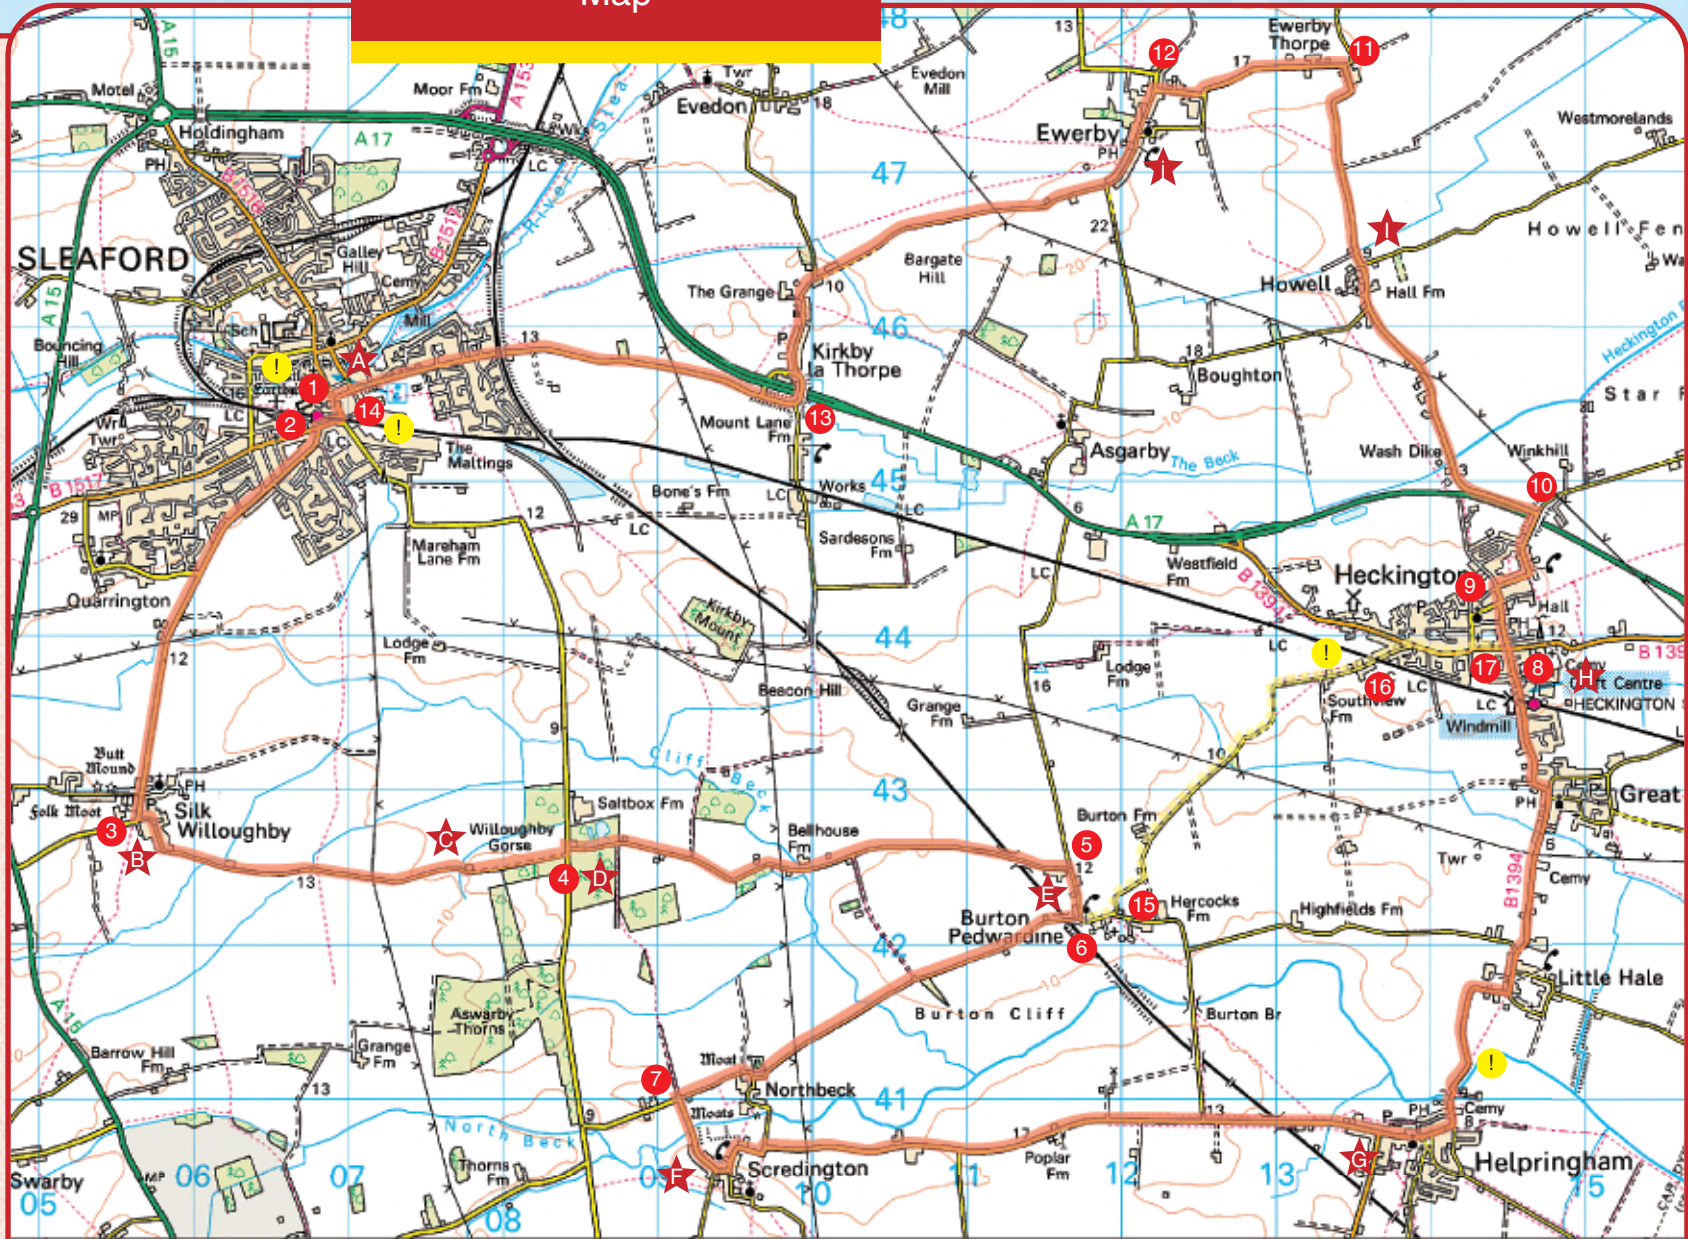

Map

North
Map Scale: 1:50 000
1km 1mile

Ewerby

Helpringham

Route
Shorter Route

Reproduced from OS mapping with permission of the controller of HMSO (c) Crown Copyright. Unauthorised reproduction infringes Crown Copyright and may lead to civil proceedings. OS License 100025370

The Maltings, Sleaford