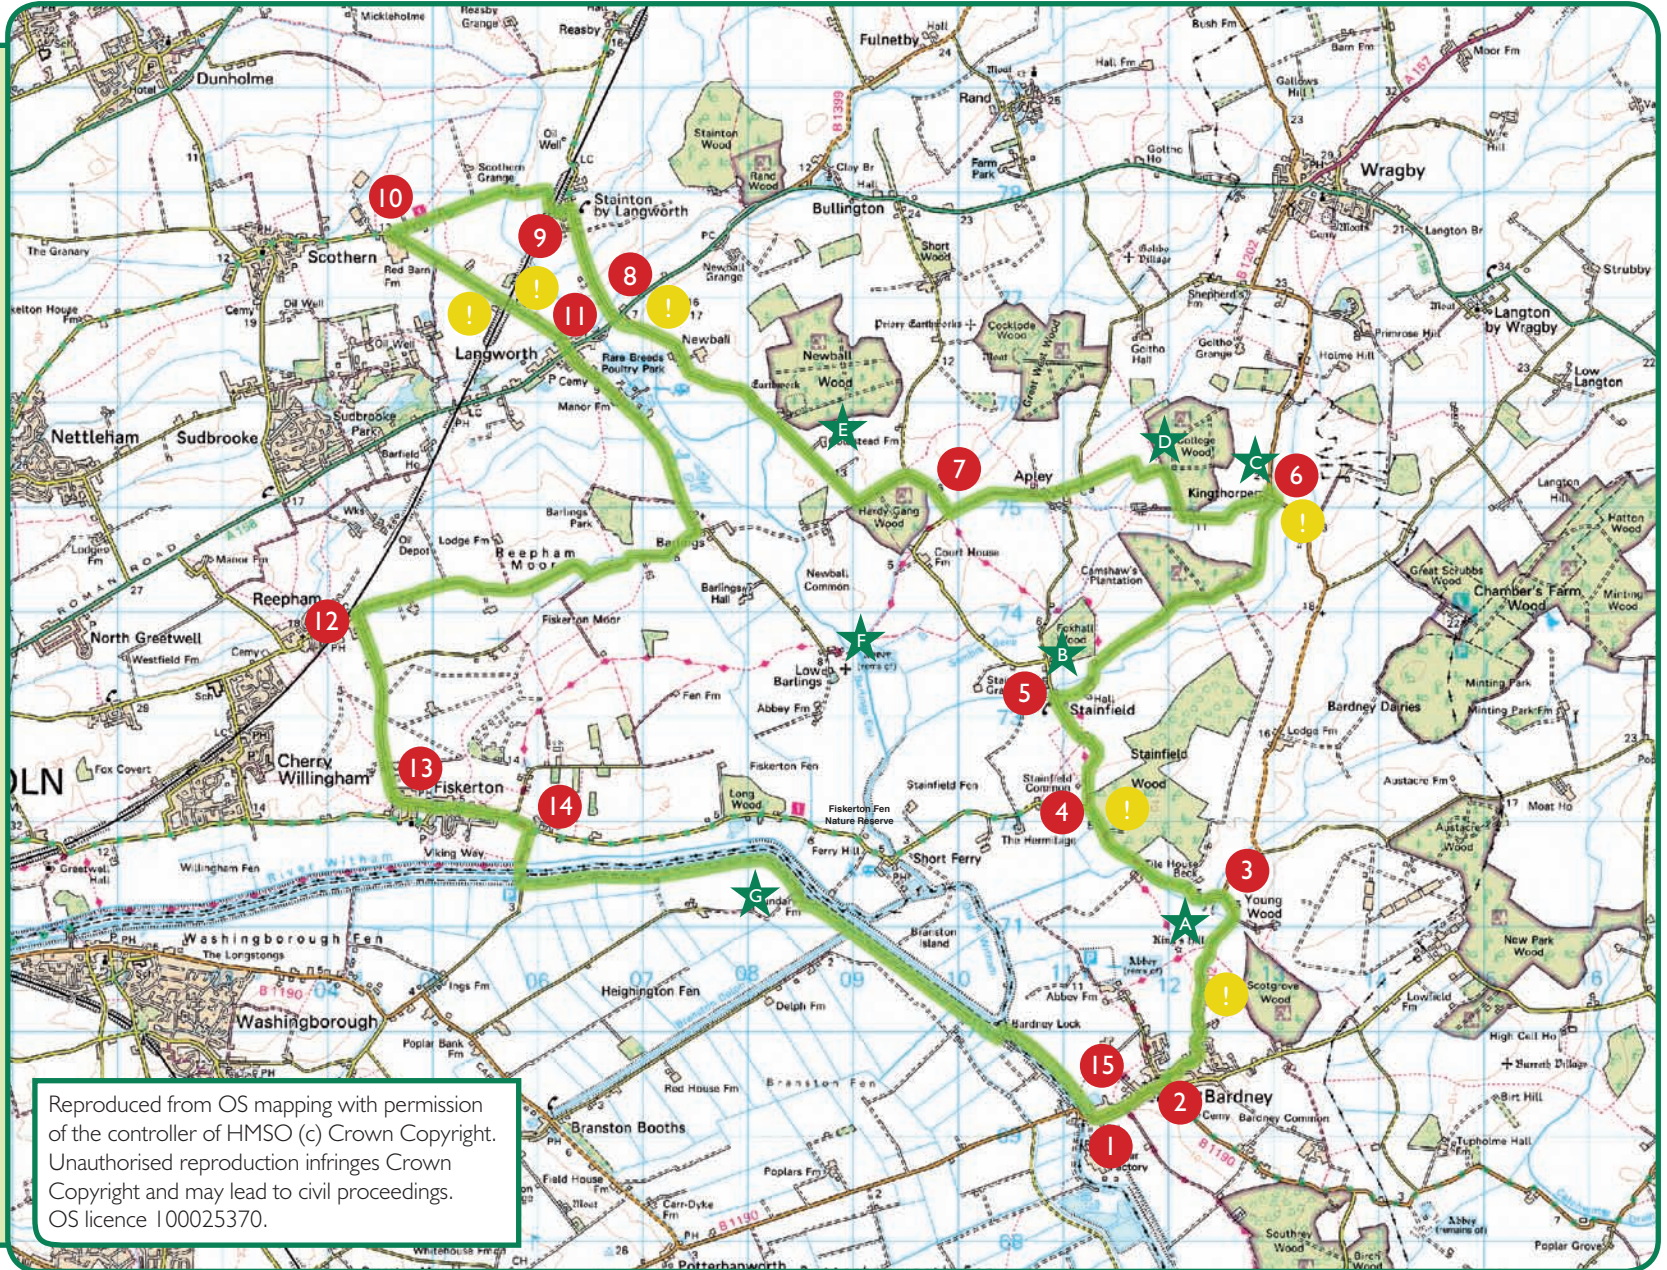

Map

North

Map Scale: 1km 1:75 000
1 mile

Water Rail Way

College Wood

River Witham

Reproduced from OS mapping with permission of the controller of HMSO (c) Crown Copyright. Unauthorised reproduction infringes Crown Copyright and may lead to civil proceedings. OS licence 100025370.