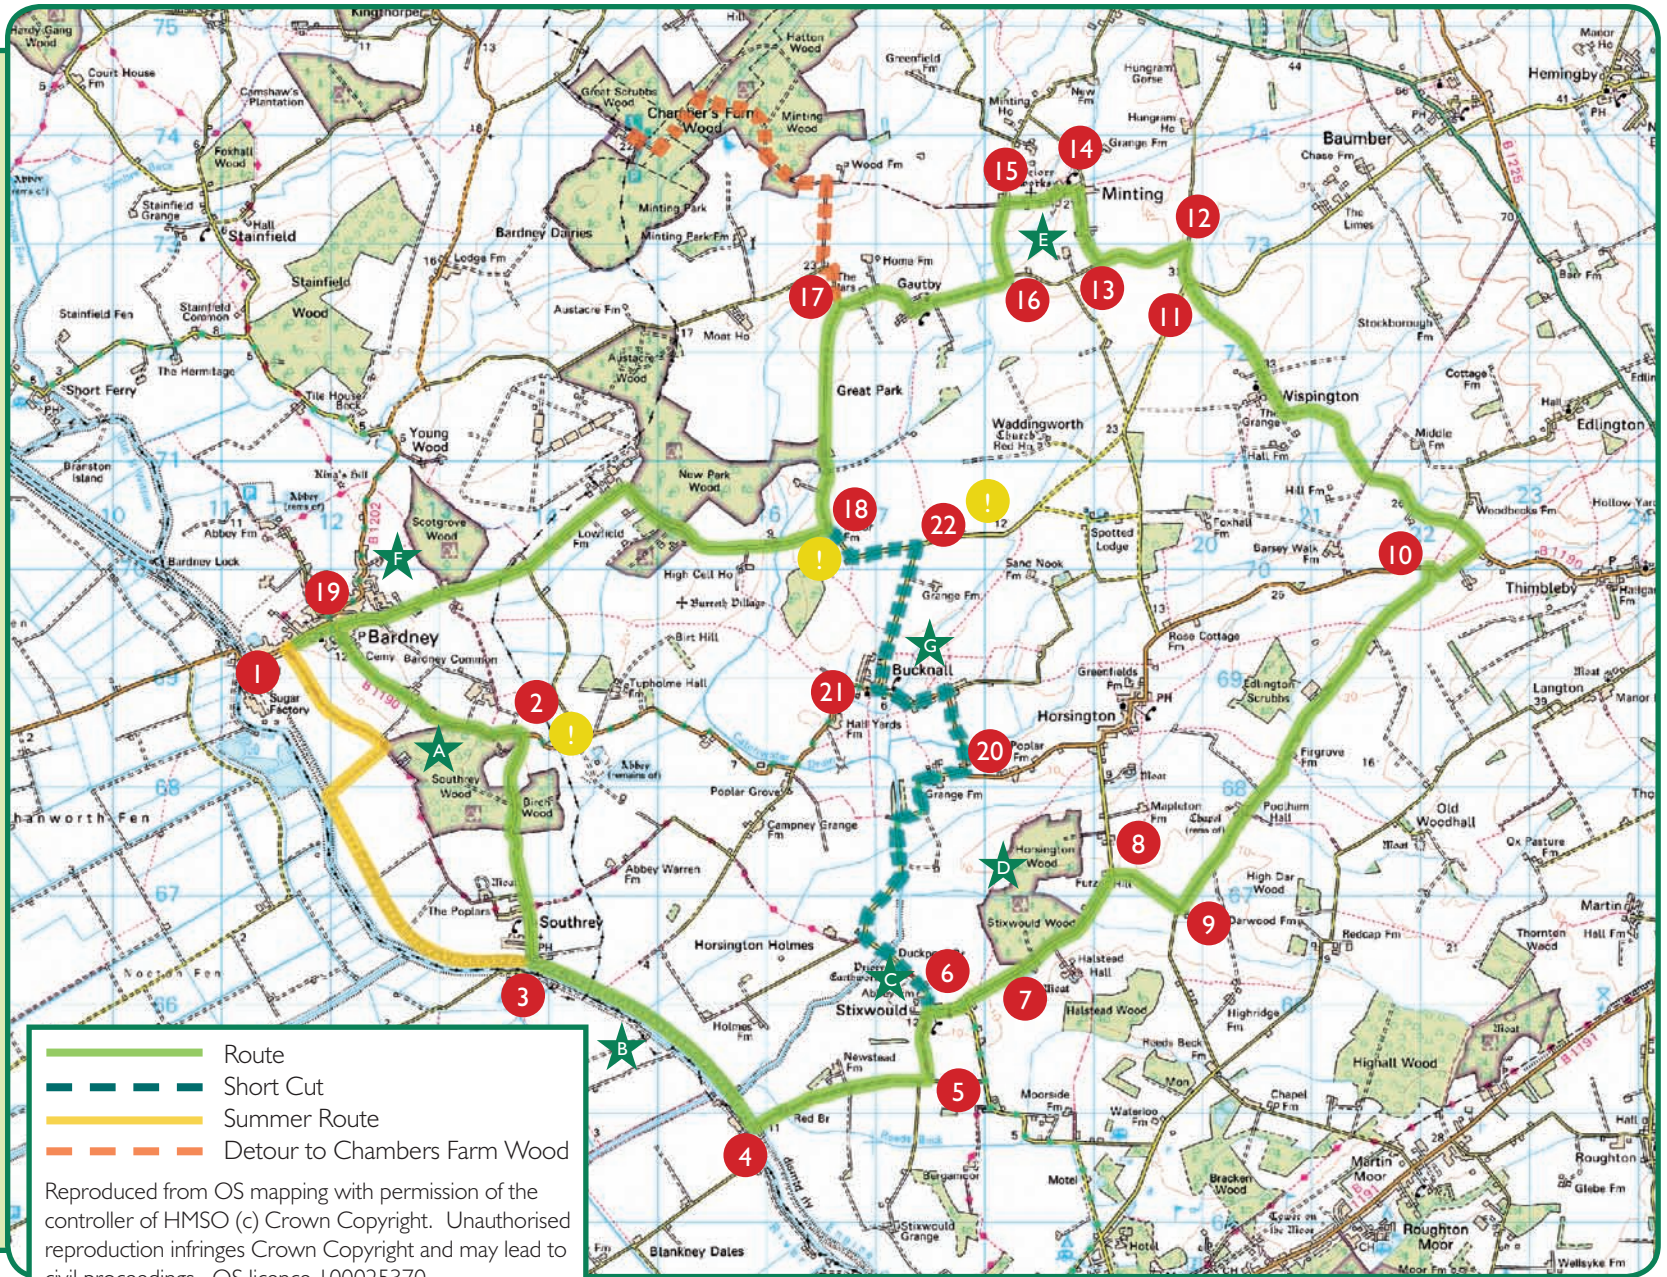

Map

North

Map Scale: 1 km | 1:75 000
1 mile

curly-coated pigs

Stixwoud Church

Stixwoud Wood

- Route
- - - Short Cut
- Summer Route
- - - Detour to Chambers Farm Wood

Reproduced from OS mapping with permission of the controller of HMSO (c) Crown Copyright. Unauthorised reproduction infringes Crown Copyright and may lead to civil proceedings. OS licence 100025370.