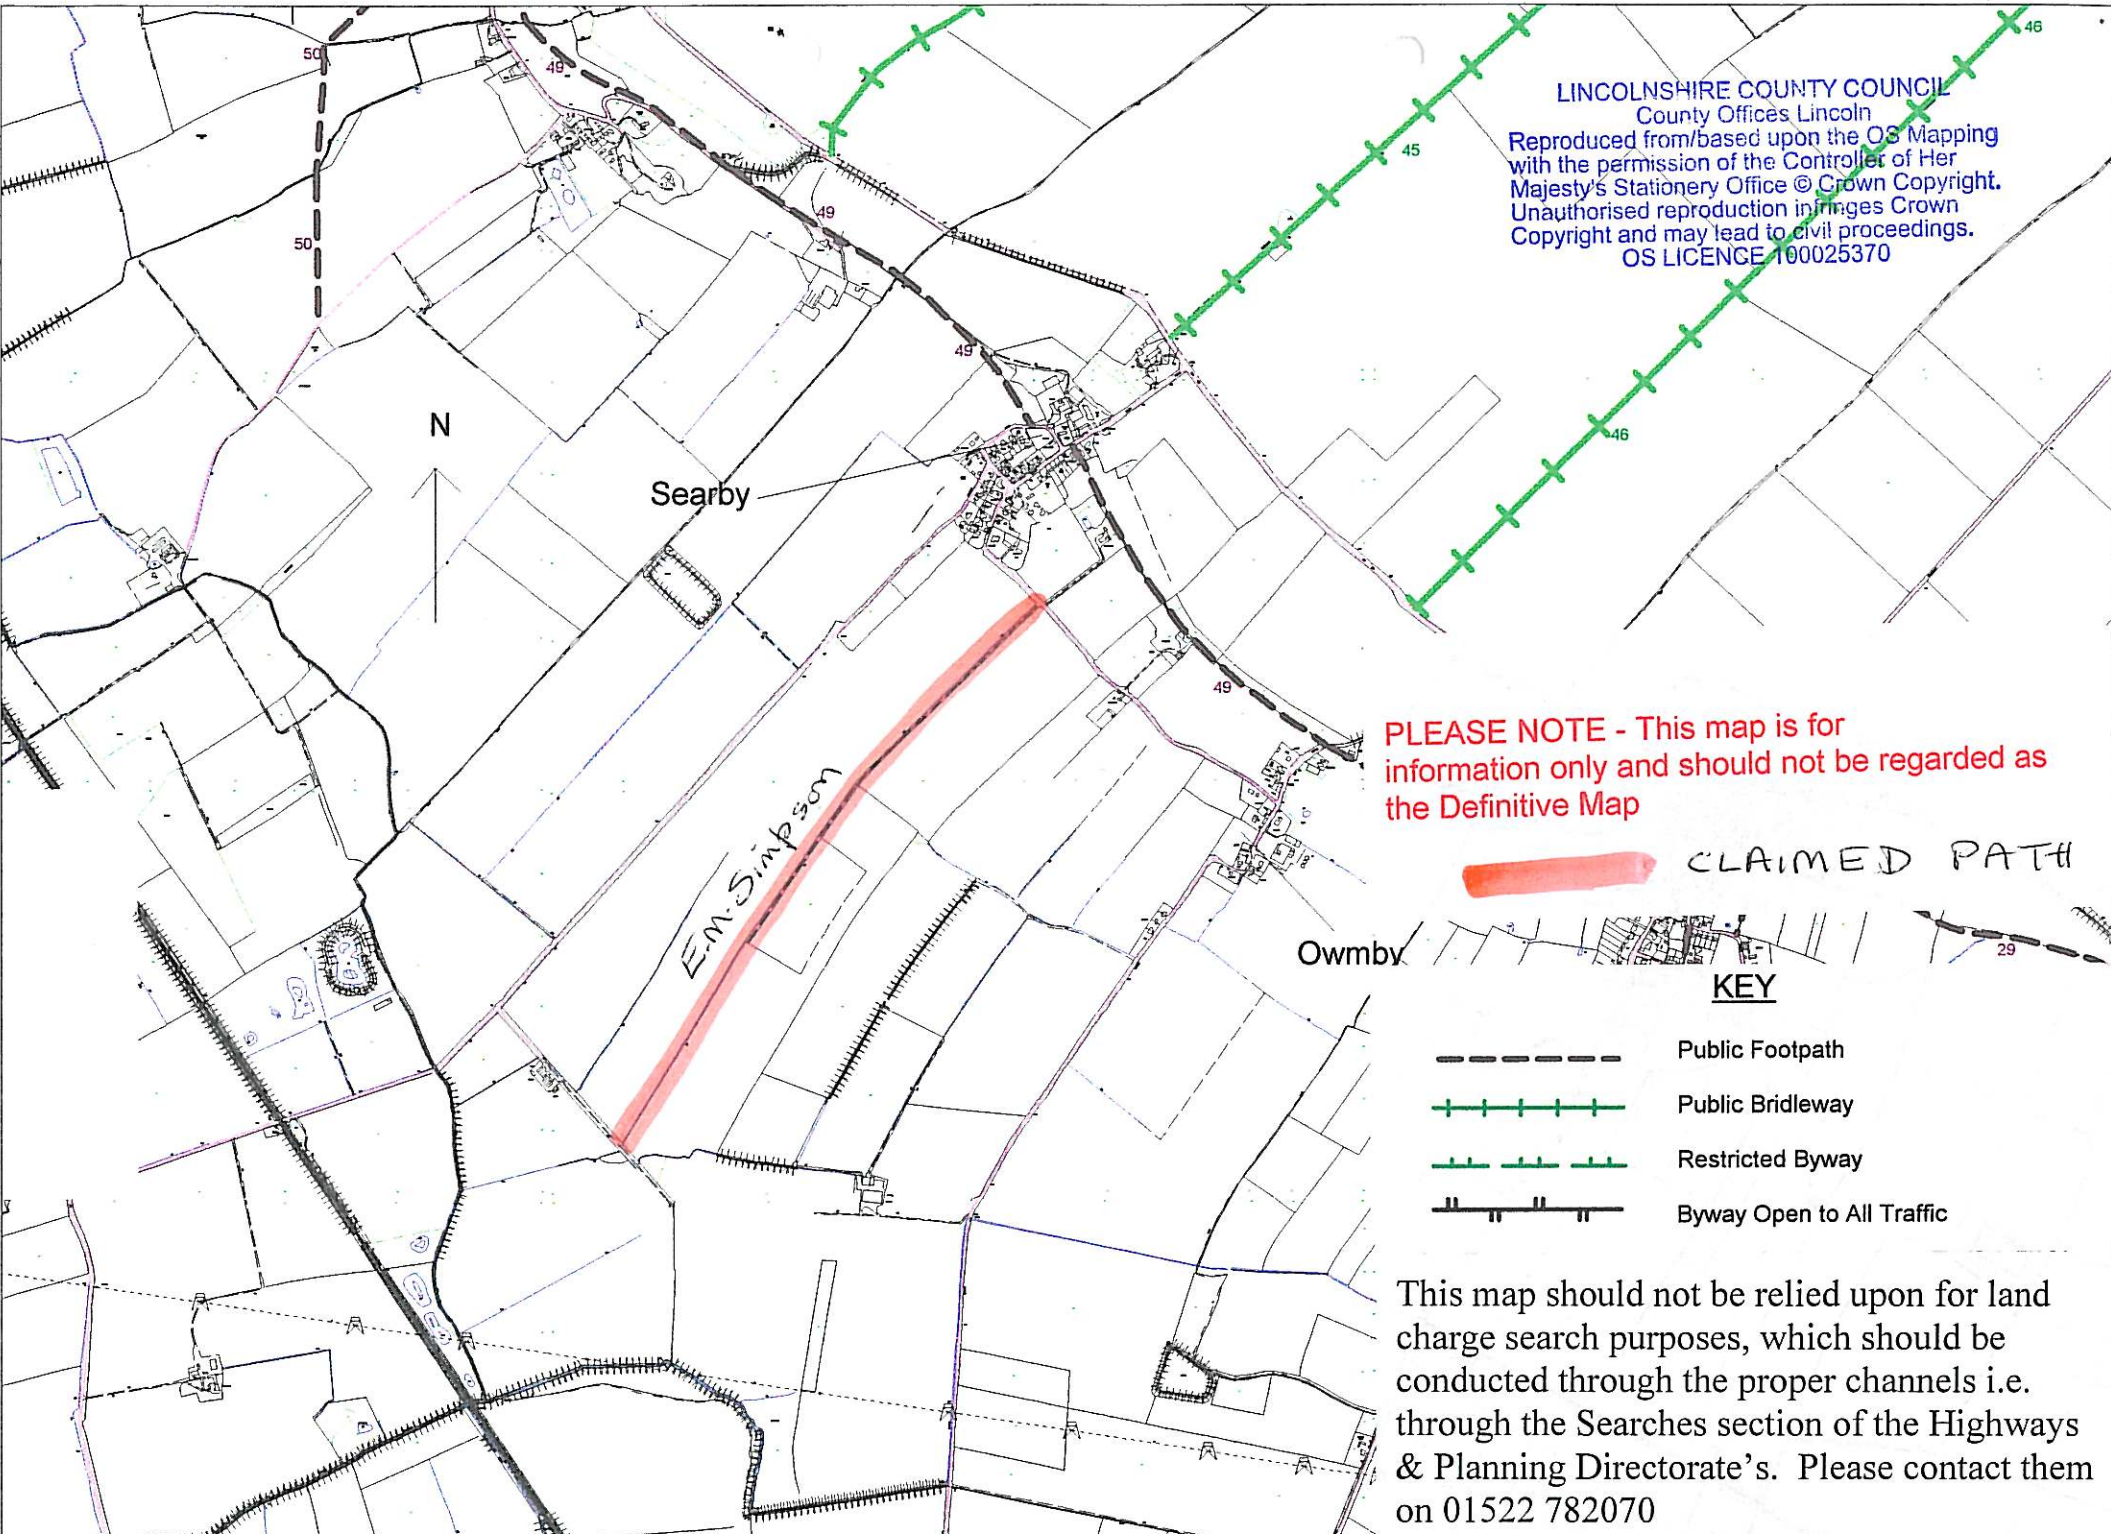

PLEASE NOTE - This map is for information only and should not be regarded as the Definitive Map

 CLAIMED PATH

Owmbly  

KEY

-  Public Footpath
-  Public Bridleway
-  Restricted Byway
-  Byway Open to All Traffic

This map should not be relied upon for land charge search purposes, which should be conducted through the proper channels i.e. through the Searches section of the Highways & Planning Directorate's. Please contact them on 01522 782070