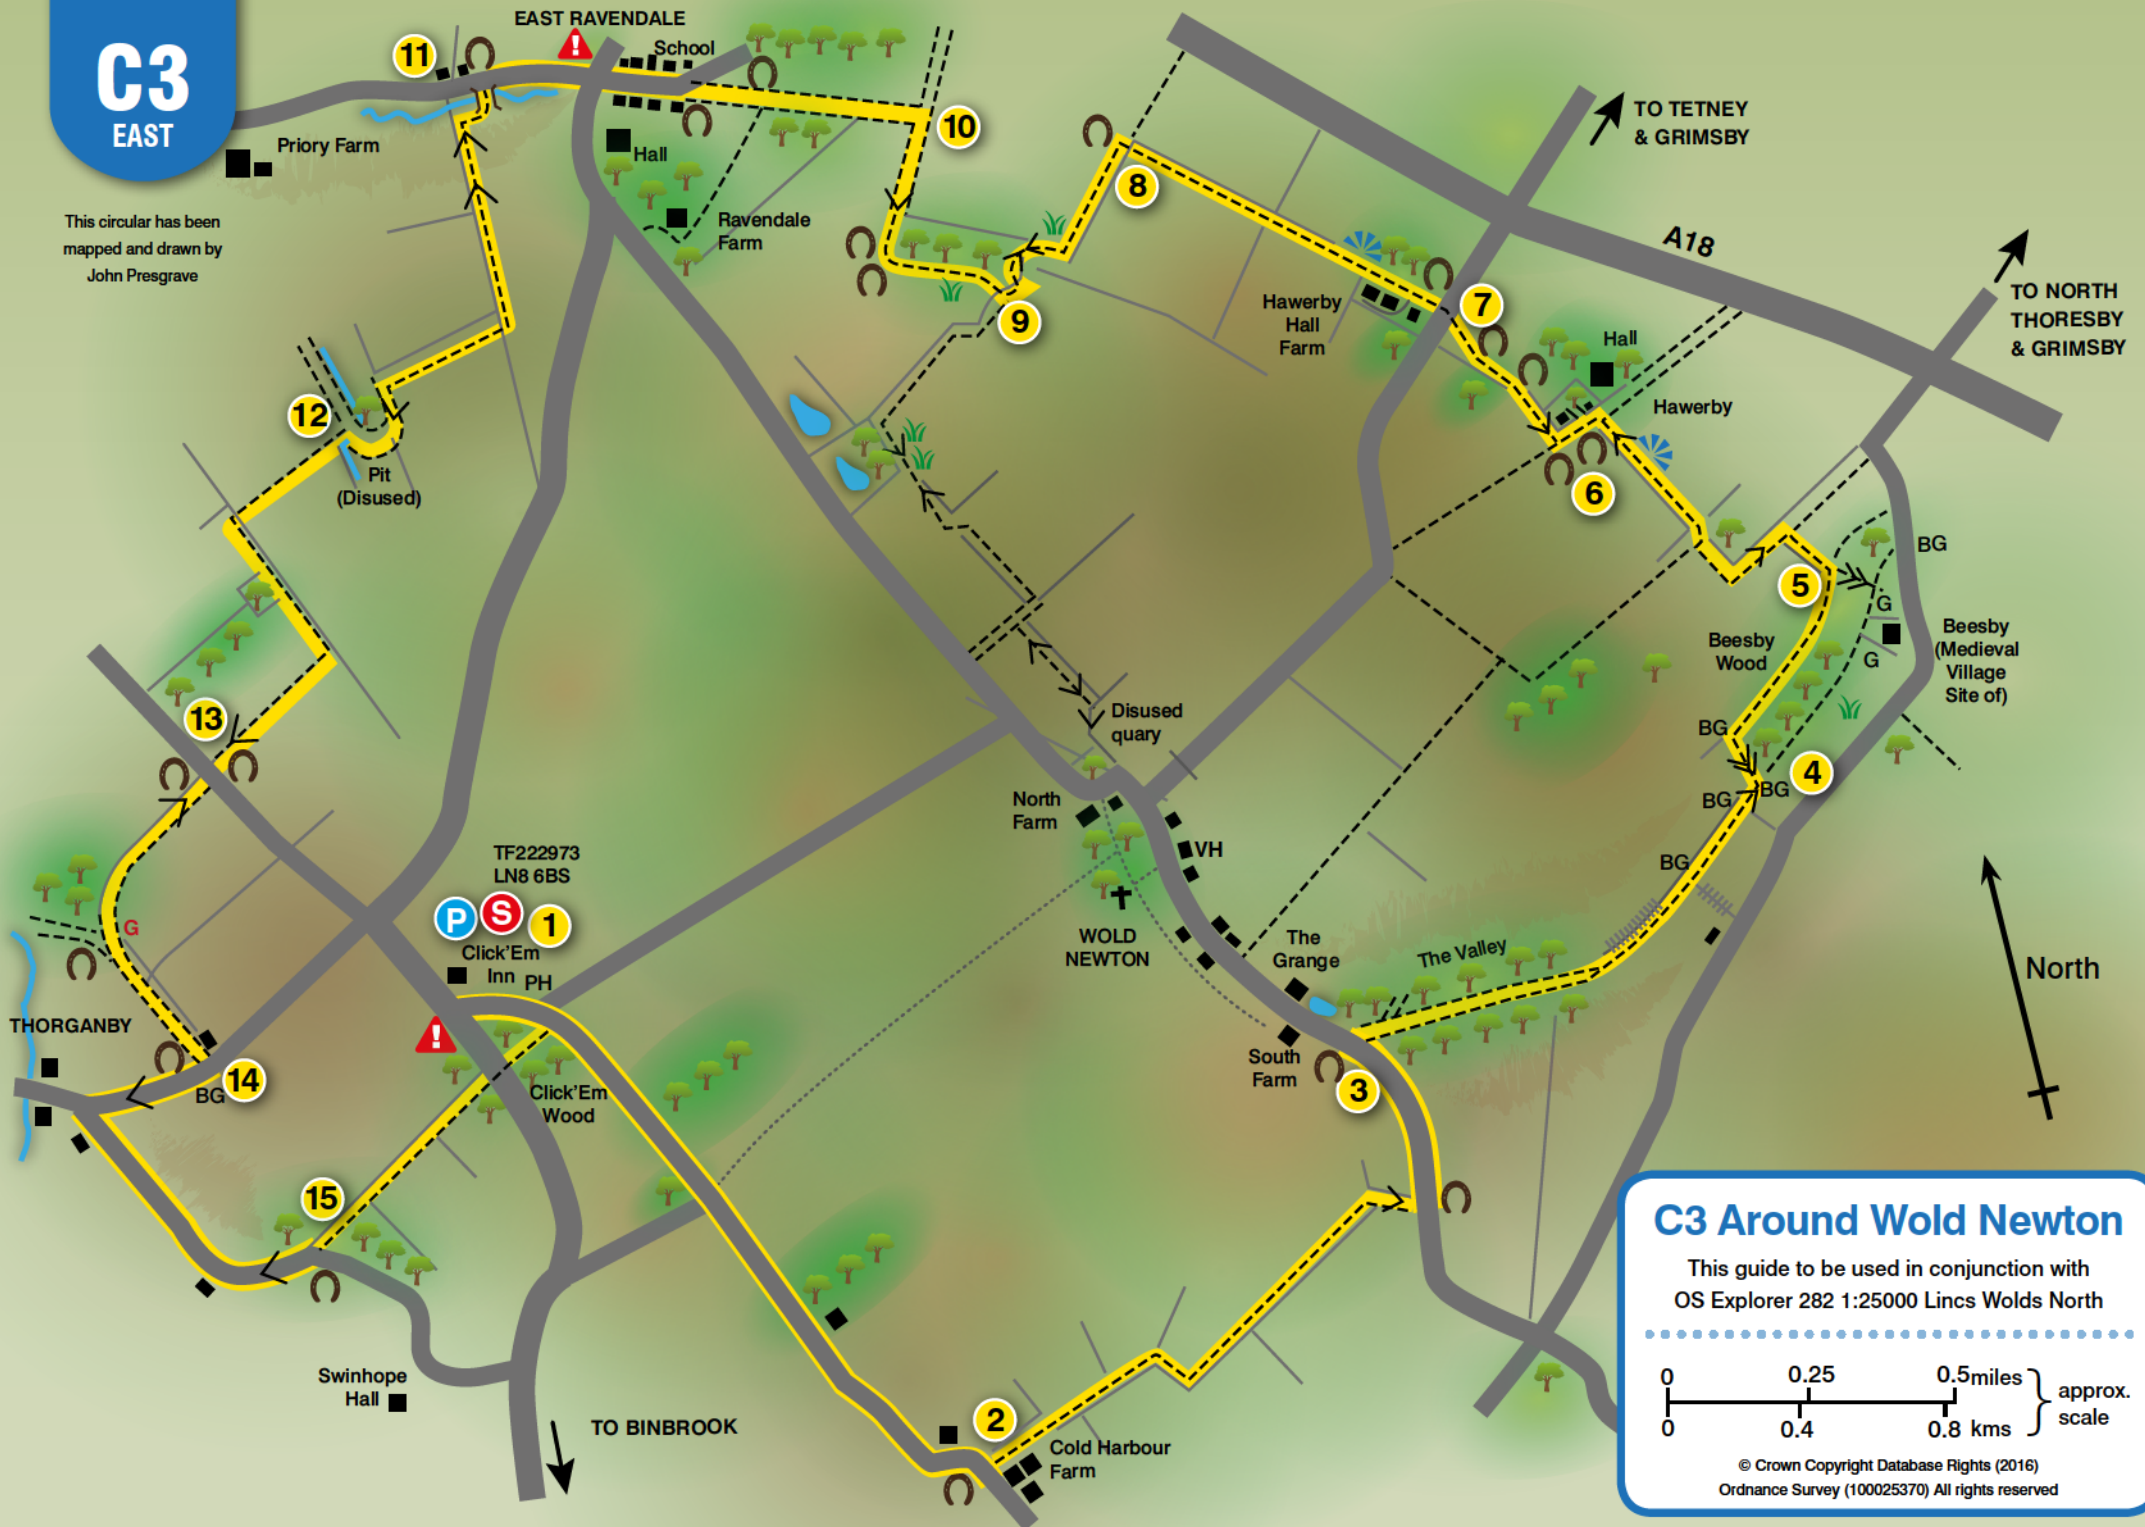

# C3 EAST

This circular has been mapped and drawn by John Presgrave

### C3 Around Wold Newton

This guide to be used in conjunction with OS Explorer 282 1:25000 Lincs Wolds North

0 0.25 0.5 miles } approx. scale  
0 0.4 0.8 kms }

© Crown Copyright Database Rights (2016)  
Ordnance Survey (100025370) All rights reserved