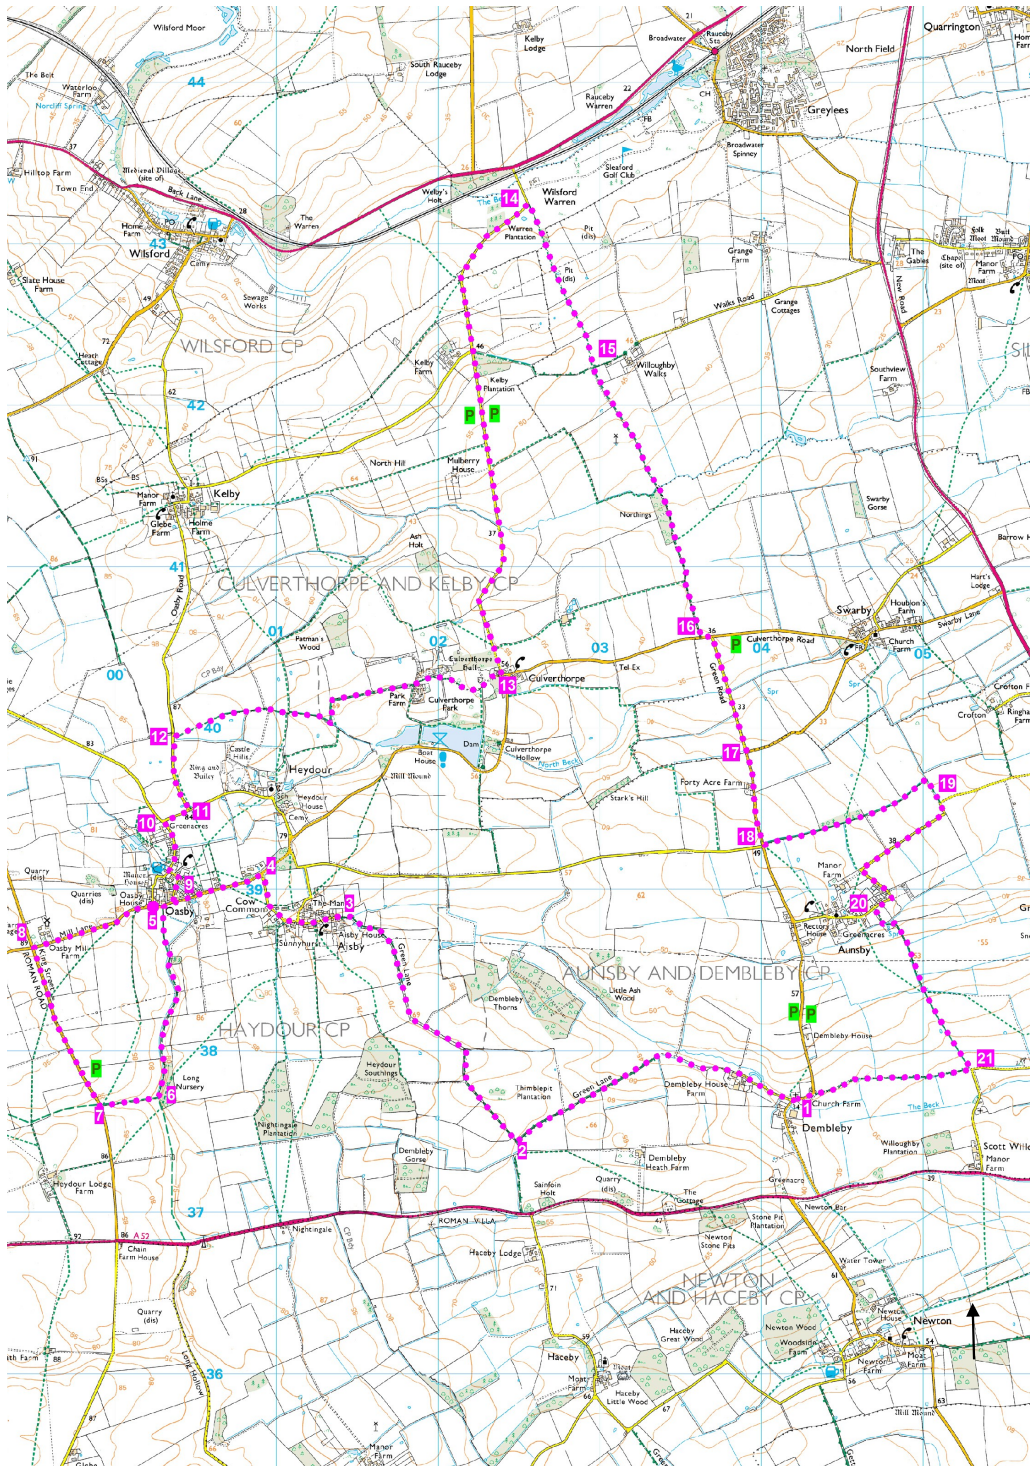

Lincolnshire Horse Rides

Culverthorpe area

Key

Route
Parking P
Directions 19

Scale

1 km/0.6m

Crown copyright database rights (2014)

Ordnance Survey (100025370)