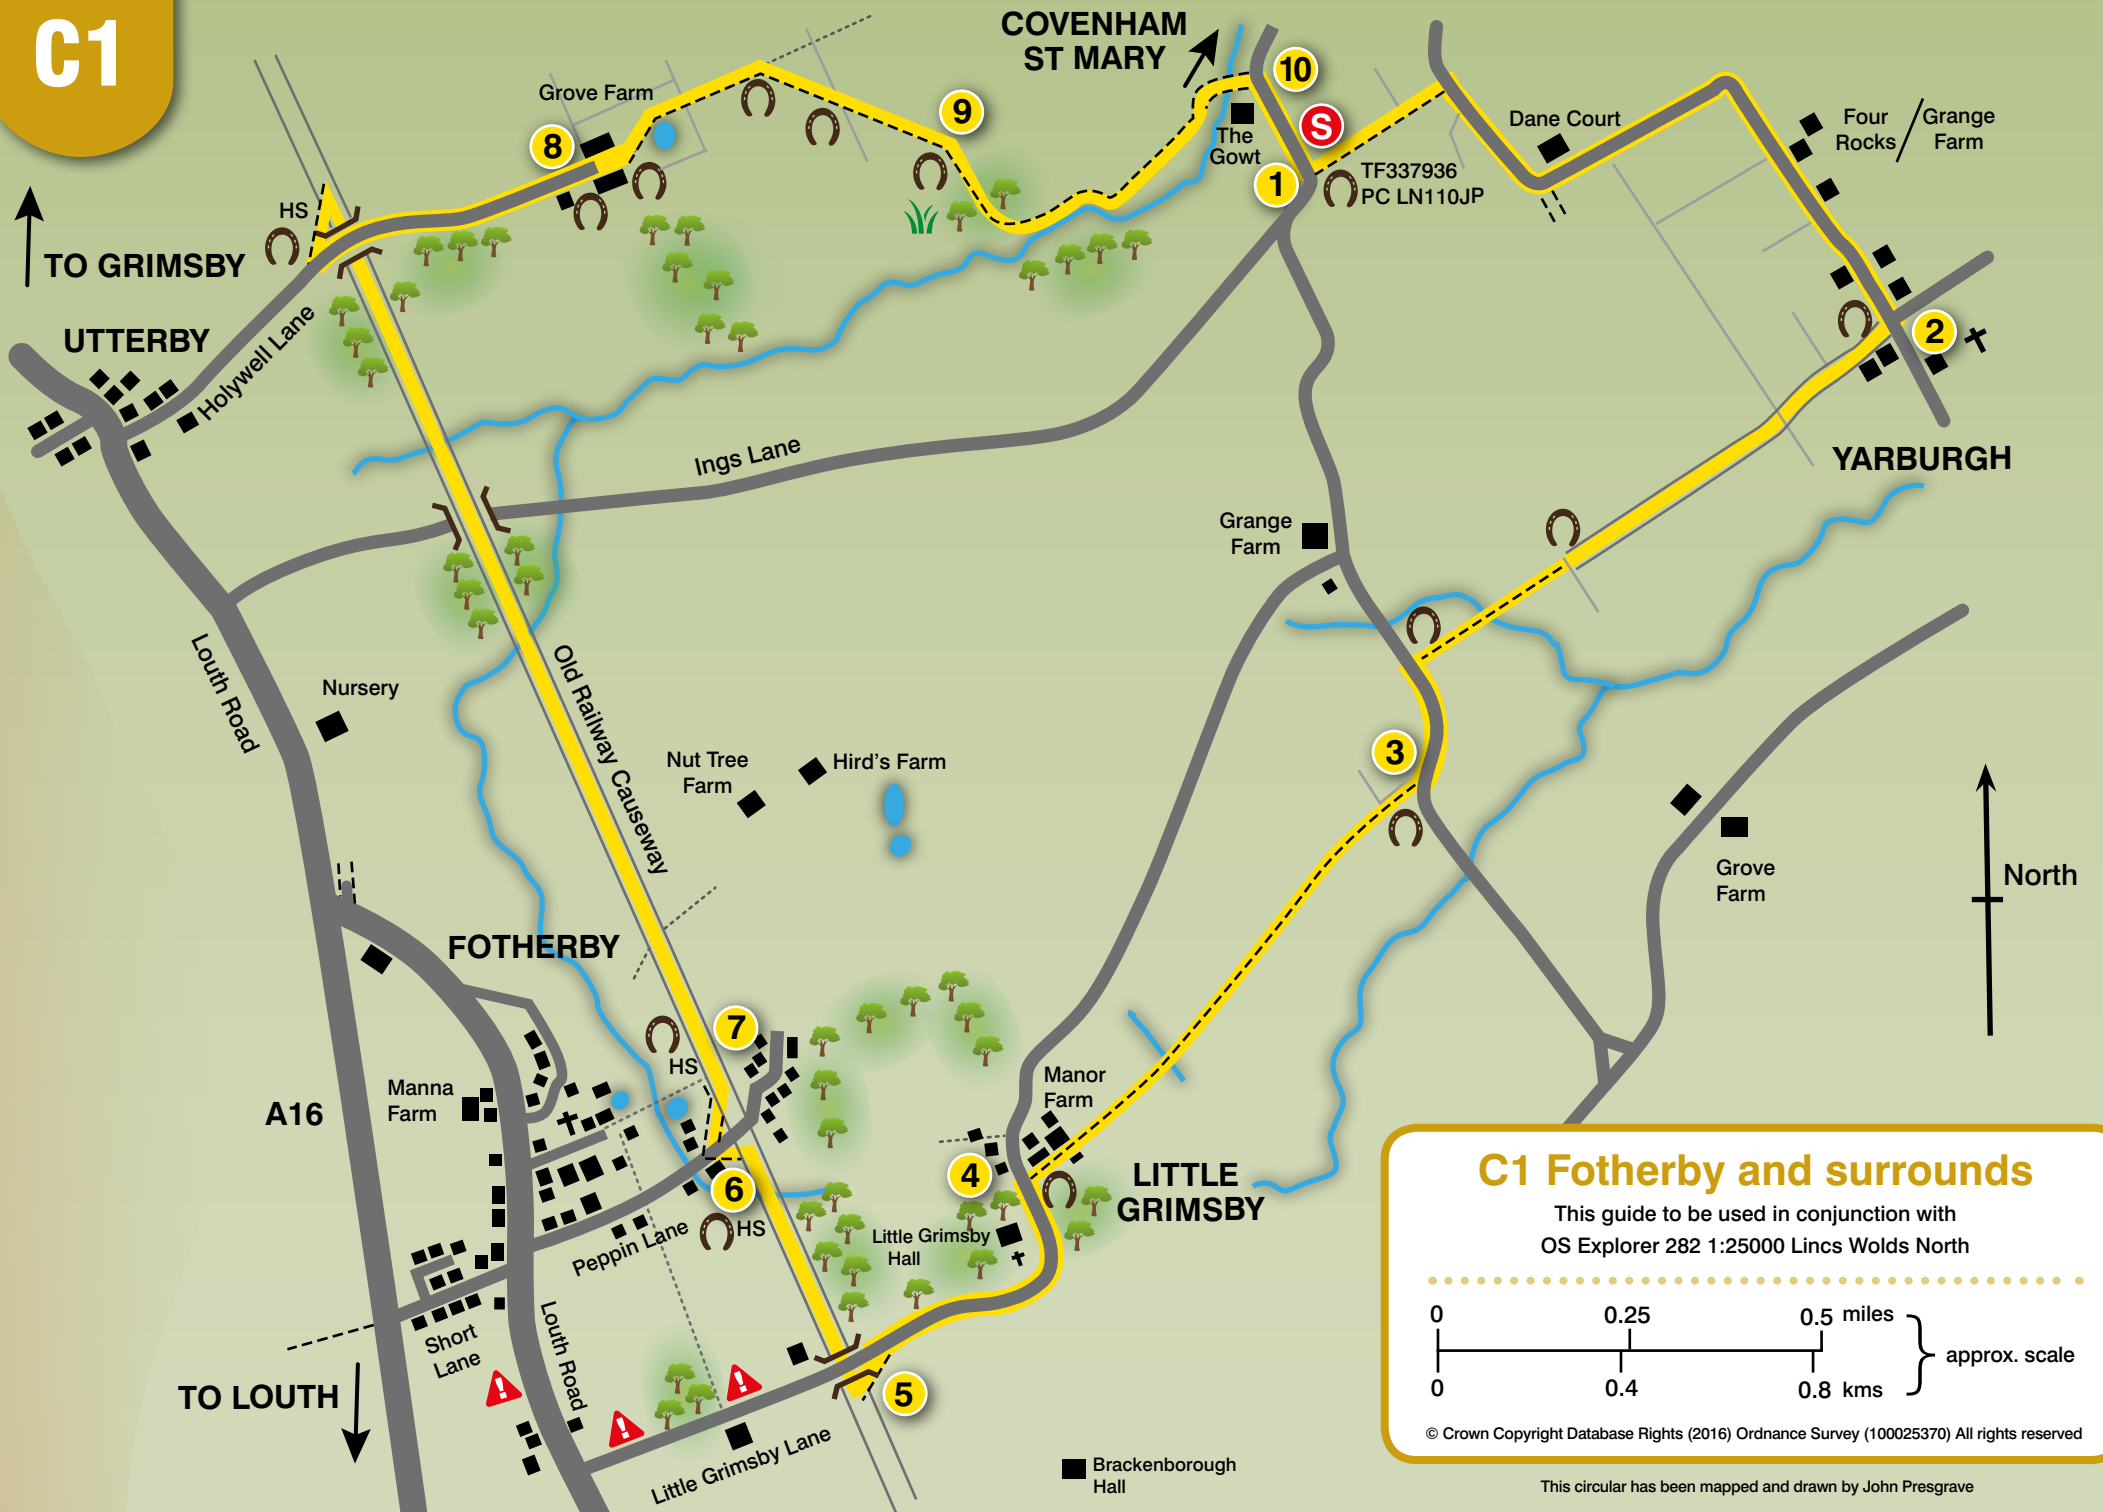

C1

C1 Fotherby and surrounds

This guide to be used in conjunction with
OS Explorer 282 1:25000 Lincs Wolds North

© Crown Copyright Database Rights (2016) Ordnance Survey (100025370) All rights reserved

This circular has been mapped and drawn by John Presgrave