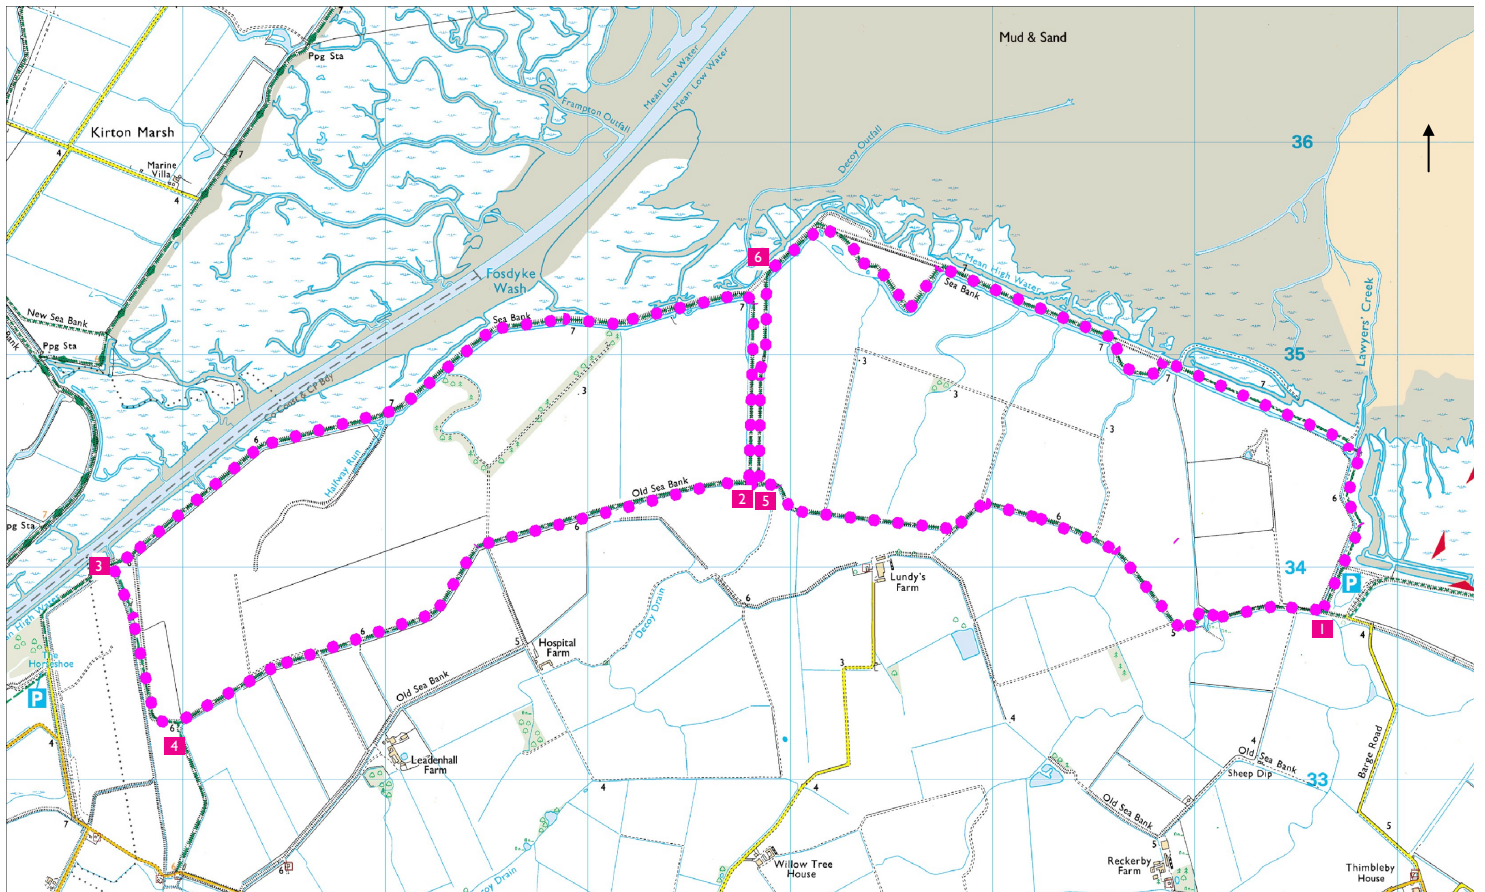

Lincolnshire Horse Rides

Holbeach St Matthew & Moulton Marsh

Key

Route
Parking P
Directions 19

Scale

1 km/0.6m

Crown copyright database rights (2014)
Ordnance Survey (100025370)